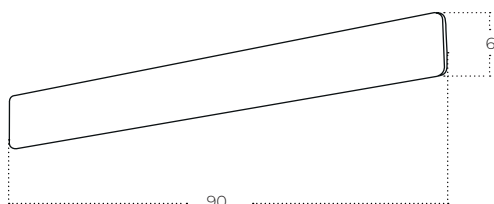

Technical information

Code	AZ5890	AZ5891	AZ5892
Color	○ sand white	○ sand white	○ sand white
Material	aluminium	aluminium	aluminium
Light source	2 x LED integrated	2 x LED integrated	2 x LED integrated
Power	20W	30W	40W
Kelvins	3000 / 4000K	3000 / 4000K	3000 / 4000K
Lumens	1600lm	2400lm	3200lm
Others	Type of control: CCT SWITCH	Type of control: CCT SWITCH	Type of control: CCT SWITCH