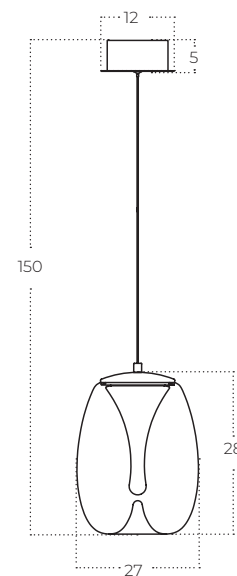

Pamela 27

Pamela 27 CLEAR
AZ5825

Pamela 27 BK SMOKY
AZ5826

Pamela 27 AMBER
AZ6185

Technical information

| | | | |
|--------------|----------------------|------------------------|----------------------------------|
| Code | AZ5825 | AZ5826 | AZ6185 |
| Color | ● sand black / clear | ○ black chrome / smoky | ● electric plating brass / amber |
| Material | iron / glass | iron / glass | iron / glass |
| Light source | 1 x LED integrated | 1 x LED integrated | 1 x LED integrated |
| Power | 15W | 15W | 15W |
| Kelvins | 3000K | 3000K | 3000K |
| Lumens | 1200lm | 1200lm | 1200lm |