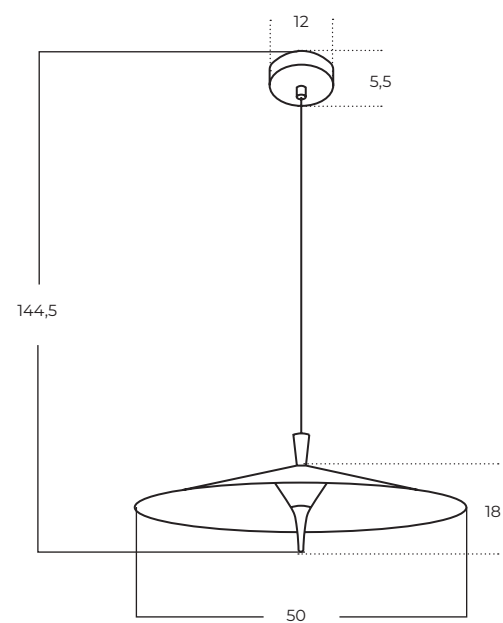

STIG

Stig BK
AZ5905

Technical information

| | |
|--------------|-------------------------------|
| Code | AZ5905 |
| Color | ● black |
| Material | aluminium |
| Light source | 1 x LED integrated |
| Power | 12W |
| Kelvins | 3000K |
| Lumens | 950lm |
| Others | Type of control: TRIAC DIMMER |