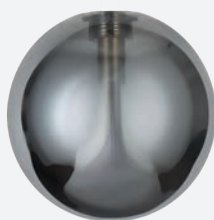

BUBBLES 1

BUBBLES
LAMPBODY

BUBBLES LAMPBODY 1

- black | AZ5918
- gold | AZ5854
- white | AZ5953

BUBBLES
SHADES

BUBBLES GLASS SHADE
CLEAR

- ∅ 12 cm | AZ5955
- ∅ 15 cm | AZ5884
- ∅ 18 cm | AZ5958

BUBBLES
LAMPBODY + SHADE

BUBBLES LAMPBODY 1 + GLASS
SHADE

BUBBLES GLASS SHADE
SMOKY

- ∅ 12 cm | AZ5956
- ∅ 15 cm | AZ5885
- ∅ 18 cm | AZ5959

BUBBLES 1 EXAMPLE SETS

AZ5918 + AZ5955

AZ5918 + AZ5884

AZ5918 + AZ5958

AZ5953 + AZ5956