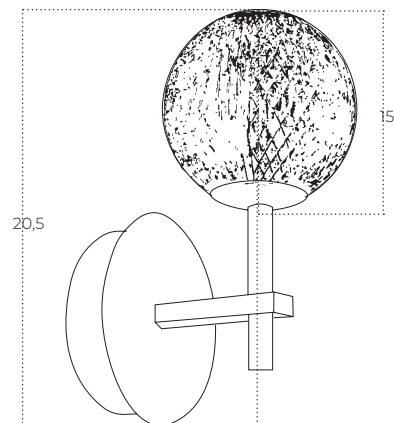

EDEM Wall

Edem Wall BK
AZ6013

Edem Wall GO
AZ6014

Technical information

| Code | AZ6013 | AZ6014 |
|--------------|--------------------------------|---------------------------------|
| Color | ● sand black / clear | ● electric plating gold / clear |
| Material | mirror stainless steel / acryl | mirror stainless steel / acryl |
| Light source | 1 x LED integrated | 1 x LED integrated |
| Power | 4,2W | 4,2W |
| Kelvins | 3000K | 3000K |
| Lumens | 336lm | 336lm |