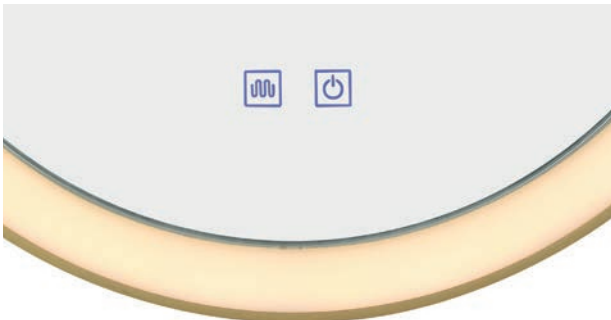

SERGIO Mirror 80 HEATED CCT Switch

Sergio Mirror 80 HEATED CCT Switch BK
AZ5821

Sergio Mirror 80 HEATED CCT Switch GO
AZ5822

Technical information

| | | |
|--------------|--|--|
| Code | AZ5821 | AZ5822 |
| Color | ● sand black | ● brushed gold |
| Material | iron / aluminium / mirror / pvc | iron / aluminium / mirror / pvc |
| Light source | 1 x LED integrated | 1 x LED integrated |
| Power | 55W | 55W |
| Kelvins | 3000 / 4000K | 3000 / 4000K |
| Lumens | 4400lm | 4400lm |
| Others | Type of control: CCT SWITCH + TOUCH DIMMER | Type of control: CCT SWITCH + TOUCH DIMMER |