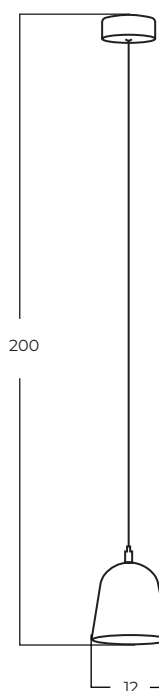

CAPRI

Technical information

	Capri A WH	Capri A BK	Capri A GO
Code	AZ5645	AZ5646	AZ5647
Color	sand white	sand black	gold
Material	metal	metal	metal
Light source	1 x LED intergrated	1 x LED intergrated	1 x LED intergrated
Power	5W	5W	5W
Kelvins	3000K	3000K	3000K
Lumens	361lm	361lm	361lm