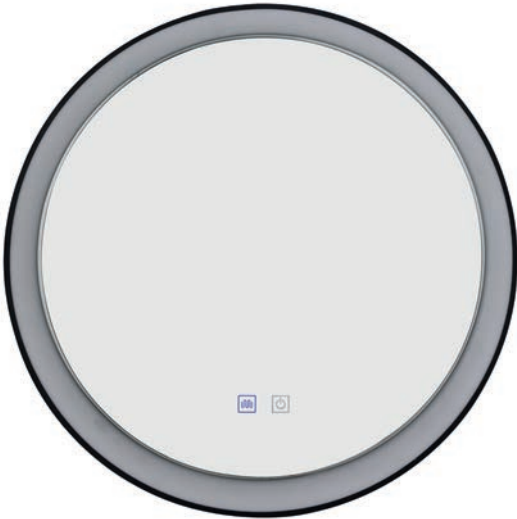

SERGIO Mirror 80 HEATED CCT Switch

Sergio Mirror 80 HEATED CCT Switch BK
AZ5821