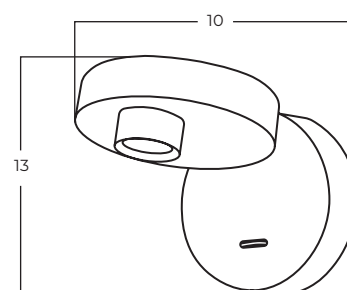

ISEO

Iseo Top BK
AZ5633

Iseo Table BK
AZ5635

Iseo Pendant BK
AZ5634

Technical information

| | |
|--------------|--------------------|
| Code | AZ5633 |
| Color | ● sand black |
| Material | metal |
| Light source | 1 x LED integrated |
| Power | 9W |
| Kelvins | 3000K |
| Lumens | 512lm |