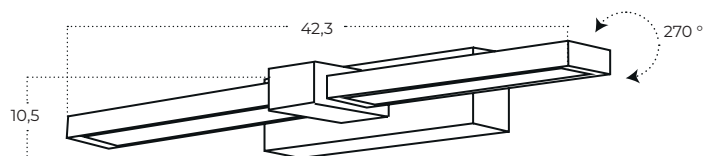

ARNO IP44 CCT Switch BK

Arno IP44 CCT Switch BK
AZ5887

Arno IP44 CCT Switch CH
AZ5888

Arno IP44 CCT Switch WH
AZ5889

Technical information

| Code | AZ5887 | AZ5888 | AZ5889 |
|--------------|--------------------------------|--------------------------------|--------------------------------|
| Color | ● sand black | ● chrome | ○ sand white |
| Material | aluminium / pvc | aluminium / pvc | aluminium / pvc |
| Light source | 2 x LED integrated | 2 x LED integrated | 2 x LED integrated |
| Power | 12W | 12W | 12W |
| Others | Type of control: CCT SWITCH | Type of control: CCT SWITCH | Type of control: CCT SWITCH |