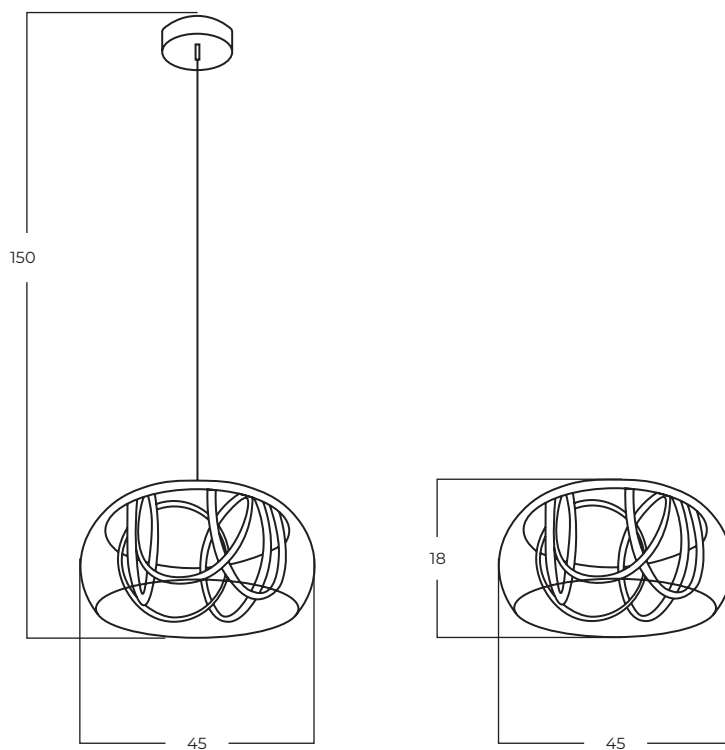

SUZANNE

Suzanne 45 Top/Pendant CL-BK
AZ6198

Technical information

| | |
|--------------|---------------------------|
| Code | AZ6198 |
| Color | ● sand black / clear |
| Material | steel / aluminium / glass |
| Light source | LED integrated |
| Power | 35W |
| Kelvins | 3000K |
| Lumens | 2800lm |