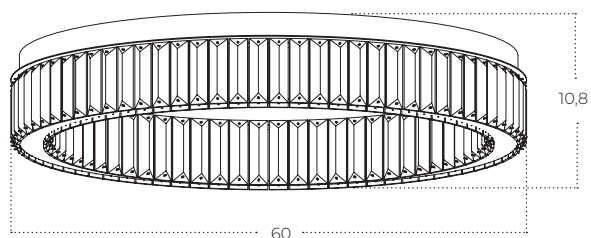

SPARK Top 60 DIMM

Spark Top 60 DIMM GO
AZ5784

Spark Top 60 DIMM CH
AZ5785

Technical information

| | | |
|--------------|-------------------------------|-------------------------------|
| Code | AZ5784 | AZ5785 |
| Color | ● gold | ○ chrome |
| Material | iron / glass | iron / glass |
| Light source | 1 x LED integrated | 1 x LED integrated |
| Power | 48W | 48W |
| Kelvins | 3000K | 3000K |
| Lumens | 2560lm | 2560lm |
| Others | Type of control: TRIAC DIMMER | Type of control: TRIAC DIMMER |