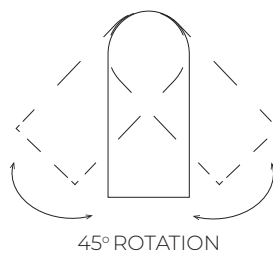

VIVI

Vivi Floor 2 BK/BK
AZ5726

Vivi Floor 2 GO/BK
AZ5725

Vivi Top 2 BK/BK
AZ5728

Vivi Top 2 GO/BK
AZ5727

Technical information

| | | | | |
|--------------|---------------------------|---------------------------|---------------------------|---------------------------|
| Code | AZ5725 | AZ5726 | AZ5727 | AZ5728 |
| Color | ● sand black / shiny gold | ● sand black / sand black | ● sand black / shiny gold | ● sand black / sand black |
| Material | iron / aluminium | iron / aluminium | iron / aluminium | iron / aluminium |
| Light source | 2 x GU10 (only LED) | 2 x GU10 (only LED) | 2 x GU10 (only LED) | 2 x GU10 (only LED) |
| Power | max 10W | max 10W | max 10W | max 10W |