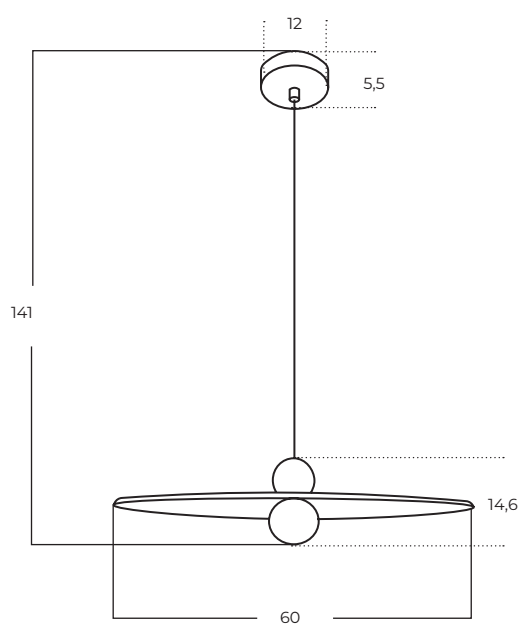

FREYA

Freya BEIGE
AZ5907

Freya ORANGE
AZ5906

Technical information

| | | |
|--------------|-------------------------------|-------------------------------|
| Code | AZ5907 | AZ5906 |
| Color | ● beige | ● orange |
| Material | pet felt / aluminium / glass | pet felt / aluminium / glass |
| Light source | 1 x LED integrated | 1 x LED integrated |
| Power | 7W | 7W |
| Kelvins | 3000K | 3000K |
| Lumens | 350lm | 350lm |
| Others | Type of control: TRIAC DIMMER | Type of control: TRIAC DIMMER |