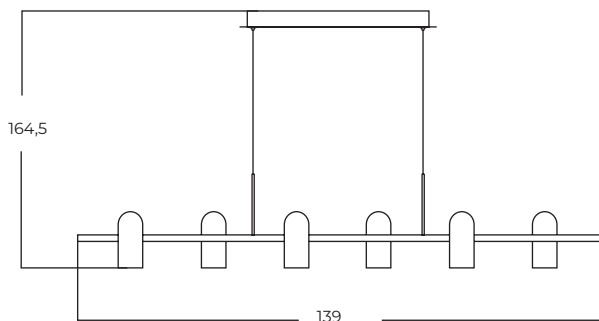

Technical information

Code	AZ5729	AZ5730	AZ5731	AZ5732
Color	● sand black / shiny gold	● sand black / sand black	● sand black / shiny gold	● sand black / sand black
Material	iron / aluminium	iron / aluminium	iron / aluminium	iron / aluminium
Light source	6 x GU10 (only LED)	6 x GU10 (only LED)	8 x GU10 (only LED)	8 x GU10 (only LED)
Power	max 30W	max 30W	max 40W	max 40W