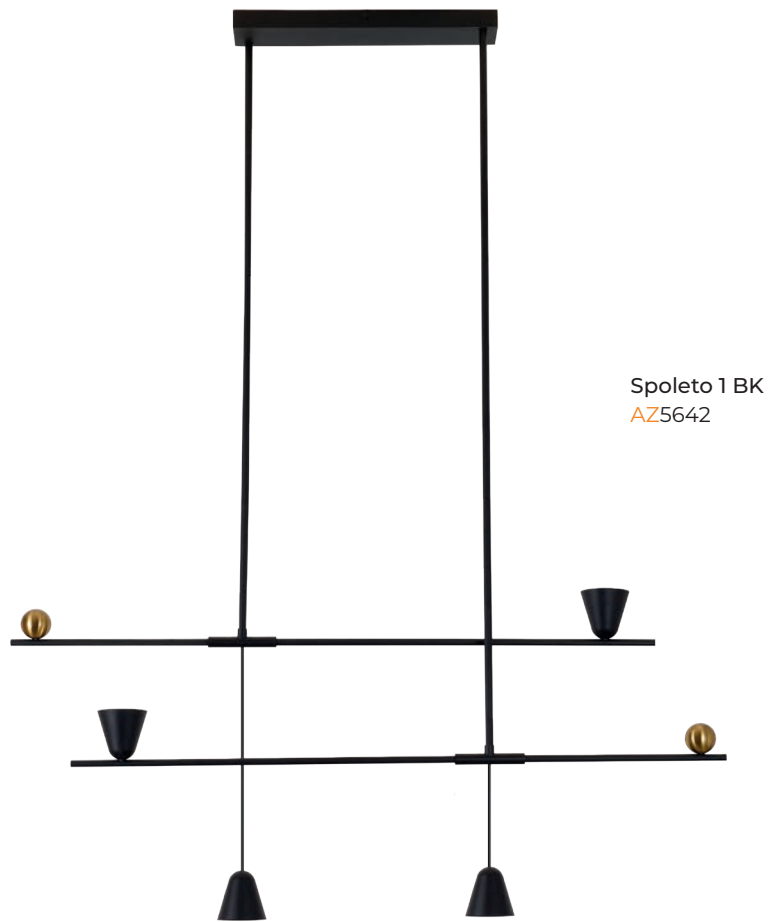

TRASIMENO

Trasimeno 95 BK
AZ5639

Trasimeno 120 BK
AZ5640

Trasimeno wall BK
AZ5641

Technical information

| | | | |
|--------------|--|--|--|
| Code | AZ5639 | AZ5640 | AZ5641 |
| Color | ● black | ● black | ● black |
| Material | metal / glass | metal / glass | metal / glass |
| Light source | 2 x LED G9 2 x LED intergrated 10W, 3000K, 1282 lm | 3 x LED G9 2 x LED intergrated 10W, 3000K, 1281 lm | 1 x LED G9 1 x LED intergrated 2,9W, 3000K, 192 lm |
| Others | Type of control: on/off switch | Type of control: on/off switch | Type of control: on/off switch |

SPOLETO

Technical information

| | |
|--------------|---------------------|
| Code | AZ5642 |
| Color | ● black |
| Material | metal |
| Light source | 6 x LED intergrated |
| Power | 25W |
| Kelvins | 3000K |
| Lumens | 1397lm |