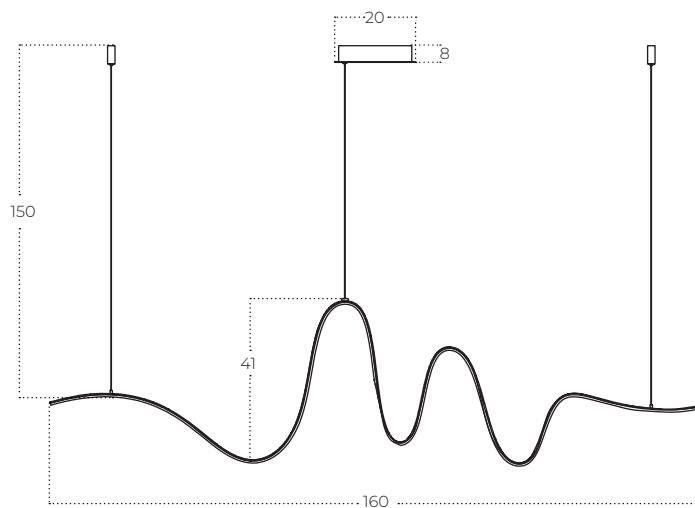

SIROCCO 3-Step DIMM

Sirocco 3-Step DIMM GO
AZ5781

Technical information

| | |
|--------------|---------------------------------|
| Code | AZ5781 |
| Color | ● painting gold |
| Material | aluminium / pvc |
| Light source | 1 x LED integrated |
| Power | 34W |
| Kelvins | 3000K |
| Lumens | 2720lm |
| Others | Type of control: 3-STEP DIM-MER |