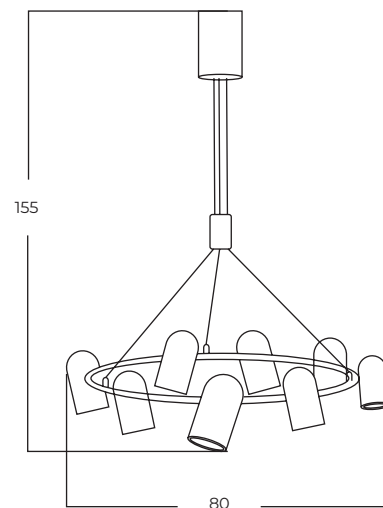

Technical information

Code	AZ5729	AZ5730	AZ5731	AZ5732
Color	● sand black / shiny gold	● sand black / sand black	● sand black / shiny gold	● sand black / sand black
Material	iron / aluminium	iron / aluminium	iron / aluminium	iron / aluminium
Light source	6 x GU10 (only LED)	6 x GU10 (only LED)	8 x GU10 (only LED)	8 x GU10 (only LED)
Power	max 30W	max 30W	max 40W	max 40W