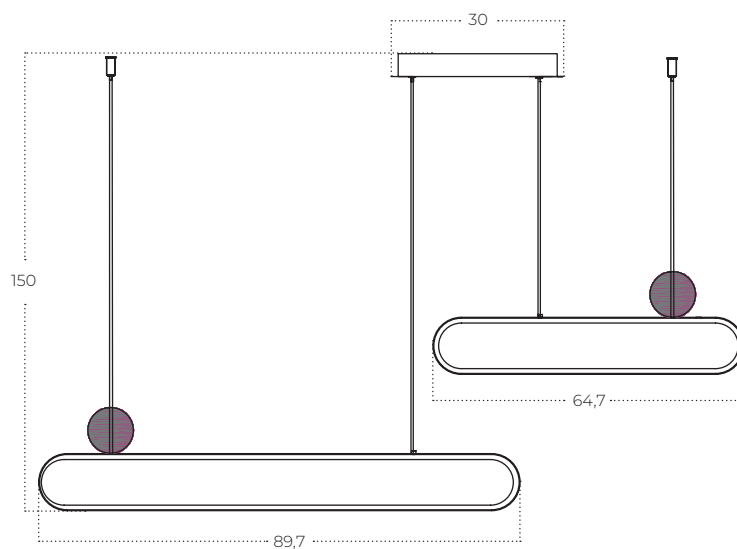

NIKODEMO V2 Pendant 3000K 3-Step DIMM

Nicodemo V2 Pendant
3000K 3-Step DIMM
AZ5780

Technical information

| | |
|--------------|---------------------------------|
| Code | AZ5780 |
| Color | ● painting gold |
| Material | iron / aluminium / pvc |
| Light source | 2 x LED integrated |
| Power | 60W |
| Kelvins | 3000K |
| Lumens | 4800lm |
| Others | Type of control: 3-STEP DIM-MER |