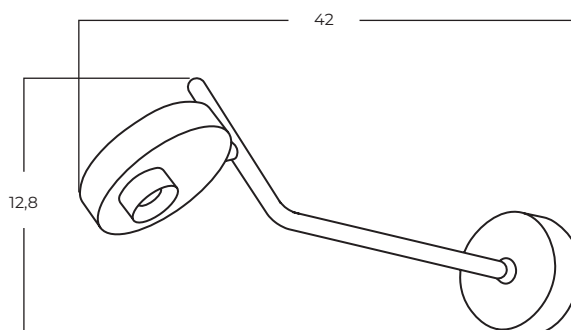

AZ5877 + AZ5955

ISEO

Iseo Wall BK
AZ5631

Iseo Arm Wall BK
AZ5632

Technical information

| | AZ5631 | AZ5632 |
|--------------|--------------------|--------------------|
| Code | AZ5631 | AZ5632 |
| Color | ● sand black | ● sand black |
| Material | metal | metal |
| Light source | 1 x LED integrated | 1 x LED integrated |
| Power | 3W | 9W |
| Kelvins | 3000K | 3000K |
| Lumens | 159lm | 514lm |