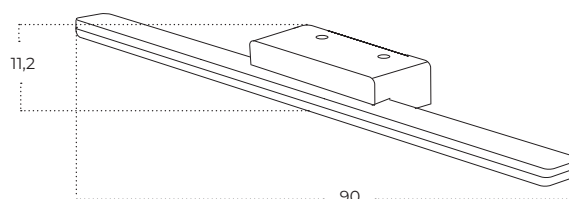

ARNO IP44 CCT Switch BK

Arno IP44 CCT Switch BK
AZ5887

Arno IP44 CCT Switch CH
AZ5888

Arno IP44 CCT Switch WH
AZ5889

Technical information

| Code | AZ5887 | AZ5888 | AZ5889 |
|--------------|--------------------------------|--------------------------------|--------------------------------|
| Color | ● sand black | ● chrome | ○ sand white |
| Material | aluminium / pvc | aluminium / pvc | aluminium / pvc |
| Light source | 2 x LED integrated | 2 x LED integrated | 2 x LED integrated |
| Power | 12W | 12W | 12W |
| Others | Type of control: CCT SWITCH | Type of control: CCT SWITCH | Type of control: CCT SWITCH |