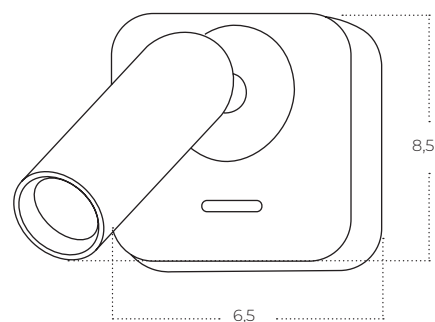

LUGANO SQUARE Wall

Lugano Squire Wall WH
AZ5654

Lugano Squire Wall BK
AZ5655

Technical information

| | | |
|--------------|--------------------|--------------------|
| Code | AZ5654 | AZ5655 |
| Color | ○ sand white | ● sand black |
| Material | metal | metal |
| Light source | 1 x LED integrated | 1 x LED integrated |
| Power | 3W | 3W |
| Kelvins | 3000K | 3000K |
| Lumens | 206lm | 203lm |