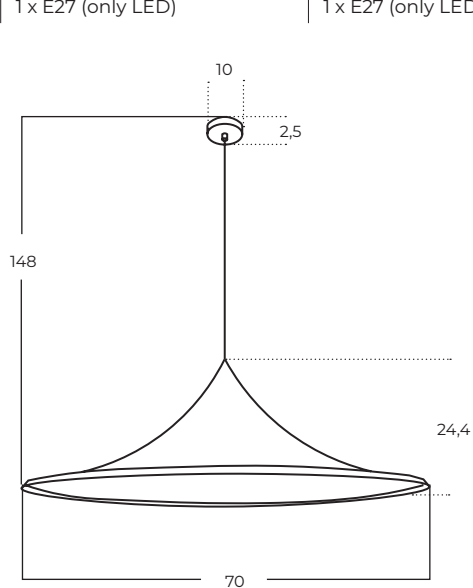

KELDAN

Keldan 70 WH
AZ5903

Keldan 90 BK
AZ5904

Technical information

| | | |
|--------------|--------------------|--------------------|
| Code | AZ5903 | AZ5904 |
| Color | ○ white | ● black |
| Material | aluminium | aluminium |
| Light source | 1 x E27 (only LED) | 1 x E27 (only LED) |