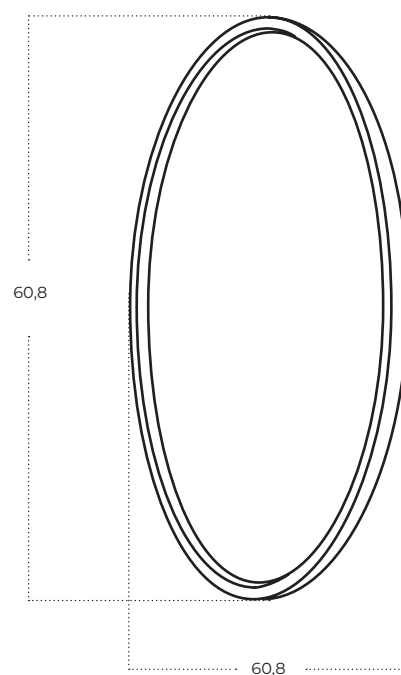

JUPITER

Jupiter
AZ5618

Technical information

| | |
|--------------|-------------------------------|
| Code | AZ5618 |
| Color | ● black / iron green |
| Material | iron / acrylic / stone |
| Light source | 1 x LED integrated |
| Power | FRONT 50W + BACK 5W CE DRIVER |
| Kelvins | 3100K |
| Lumens | 5406lm |