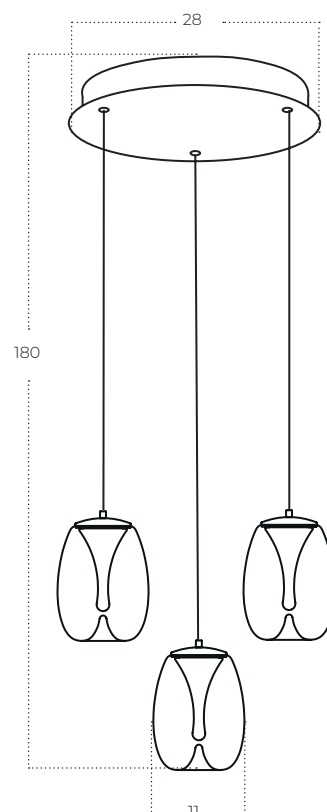

Pamela 11 Round 3 Smoky

Pamela 3 Round SMOKY
AZ6268

Technical information

| | |
|--------------|----------------------|
| Code | AZ6268 |
| Color | ● sand black / smoky |
| Material | aluminium / glass |
| Light source | 3 x LED integrated |
| Power | 15W |