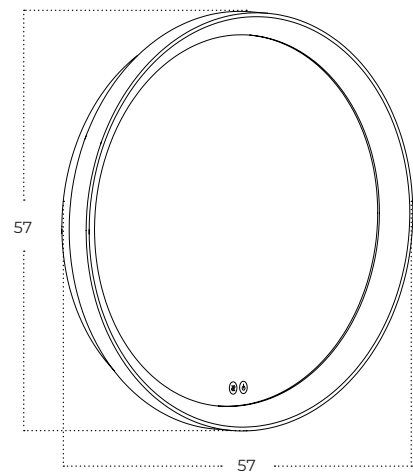

AQUA

SERGIO Mirror 60 HEATED CCT Switch

Sergio Mirror 60 HEATED CCT
Switch BK
AZ5819

Sergio Mirror 60 HEATED CCT
Switch GO
AZ5820

Technical information

| | | |
|--------------|--|--|
| Code | AZ5819 | AZ5820 |
| Color | ● sand black | ● brushed gold |
| Material | iron / aluminium / mirror / pvc | iron / aluminium / mirror / pvc |
| Light source | 1 x LED integrated | 1 x LED integrated |
| Power | 40W | 40W |
| Kelvins | 3000 / 4000K | 3000 / 4000K |
| Lumens | 3200lm | 3200lm |
| Others | Type of control: CCT SWITCH + TOUCH DIMMER | Type of control: CCT SWITCH + TOUCH DIMMER |