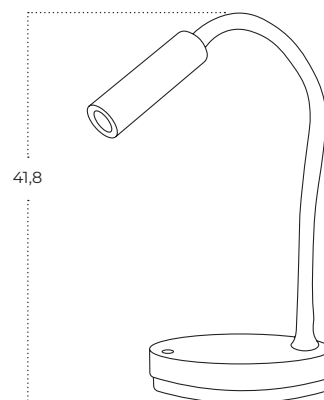

OLMO Table DIMM NFC Charger BK

Olmo Table DIMM NFC Charger BK
AZ5912

Technical information

| | |
|--------------|--|
| Code | AZ5912 |
| Color | ● sand black |
| Material | aluminium / pvc / gum |
| Light source | 1 x LED integrated |
| Power | 3W |
| Others | Type of control: ON / OFF + LONG DIMM SWITCH + NFC CHARGER |