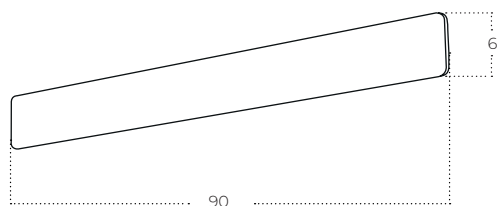

BASENTO CCT Switch

Basento 60 CCT Switch BK
AZ5893

Basento 90 CCT Switch BK
AZ5894

Basento 115 CCT Switch BK
AZ5895

Technical information

| | | | |
|--------------|-----------------------------|-----------------------------|-----------------------------|
| Code | AZ5893 | AZ5894 | AZ5895 |
| Color | ● sand black | ● sand black | ● sand black |
| Material | aluminium | aluminium | aluminium |
| Light source | 2 x LED integrated | 2 x LED integrated | 2 x LED integrated |
| Power | 20W | 30W | 40W |
| Kelvins | 3000 / 4000K | 3000 / 4000K | 3000 / 4000K |
| Lumens | 1600lm | 2400lm | 3200lm |
| Others | Type of control: CCT SWITCH | Type of control: CCT SWITCH | Type of control: CCT SWITCH |