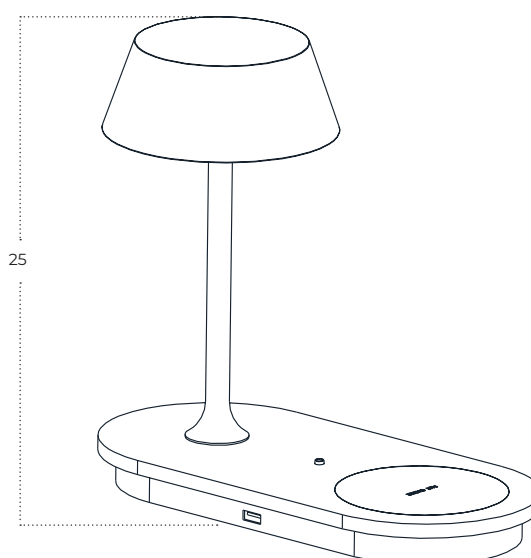

FINO Table DIMM NFC Charger BK

Fino Table DIMM NFC Charger BK
AZ5913

Technical information

| | |
|--------------|---------------------------------------|
| Code | AZ5913 |
| Color | ● sand black |
| Material | aluminium |
| Light source | 1 x LED integrated |
| Power | 6W |
| Others | Type of control: USB + NFC CHARGER |