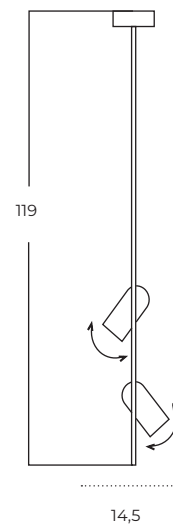

VIVI

Vivi Floor 2 BK/BK
AZ5726

Vivi Floor 2 GO/BK
AZ5725

Vivi Top 2 BK/BK
AZ5728

Vivi Top 2 GO/BK
AZ5727

Technical information

| | | | | |
|--------------|---------------------------|---------------------------|---------------------------|---------------------------|
| Code | AZ5725 | AZ5726 | AZ5727 | AZ5728 |
| Color | ● sand black / shiny gold | ● sand black / sand black | ● sand black / shiny gold | ● sand black / sand black |
| Material | iron / aluminium | iron / aluminium | iron / aluminium | iron / aluminium |
| Light source | 2 x GU10 (only LED) | 2 x GU10 (only LED) | 2 x GU10 (only LED) | 2 x GU10 (only LED) |
| Power | max 10W | max 10W | max 10W | max 10W |