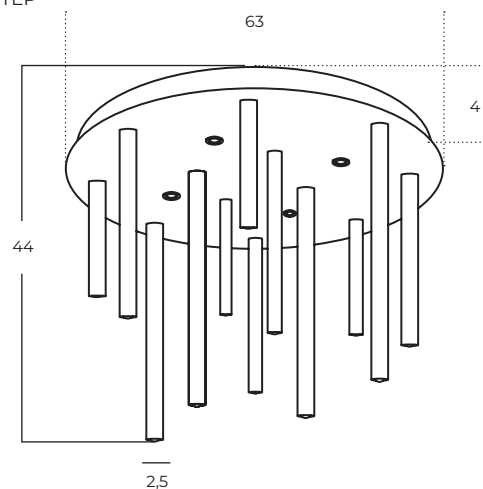

ILIOS 12 Top 3-Step DIMM

Ilios 5 Top 3-Step DIMM
BK
AZ5753

Ilios 5 Top 3-Step DIMM
WH
AZ5755

Ilios 5 Top 3-Step DIMM
GO
AZ5754

Technical information

| | | | |
|--------------|---|---|---|
| Code | AZ5753 | AZ5754 | AZ5755 |
| Color | ● sand black | ● brushed gold | ○ sand white |
| Material | iron / aluminium / acryl | iron / aluminium / acryl | iron / aluminium / acryl |
| Light source | 12 x LED integrated 4 x LED integrated | 12 x LED integrated 4 x LED integrated | 12 x LED integrated 4 x LED integrated |
| Power | 64W | 64W | 64W |
| Kelvins | 3000K | 3000K | 3000K |
| Lumens | 5120lm | 5120lm | 5120lm |
| Others | Type of control: 3-STEP DIMMER | Type of control: 3-STEP DIMMER | Type of control: 3-STEP DIMMER |