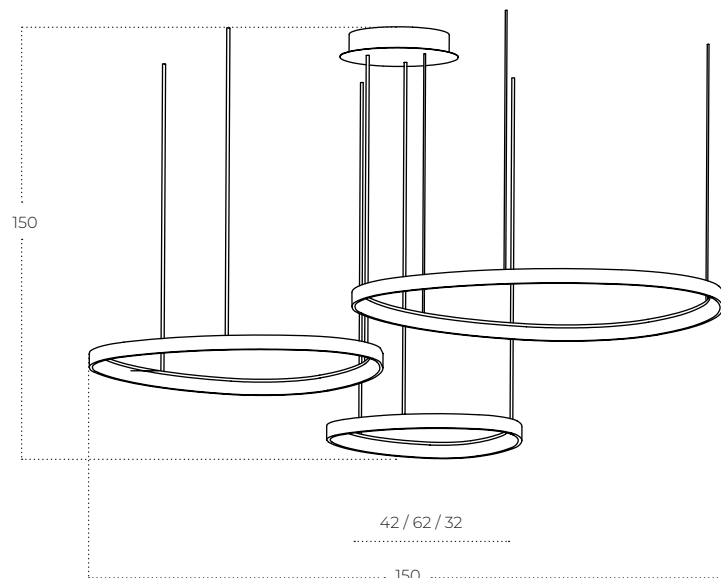

Technical information

Code	AZ5774
Color	● sand black
Material	iron / aluminium / pvc
Light source	3 x LED integrated
Power	170W
Kelvins	3000 / 3500 / 4000K
Lumens	13600lm
Others	Type of control: CCT SWITCH + 3-STEP DIMMER

Code	AZ5775
Color	● brushed gold
Material	iron / aluminium / pvc
Light source	3 x LED integrated
Power	170W
Kelvins	3000 / 3500 / 4000K
Lumens	13600lm
Others	Type of control: CCT SWITCH + 3-STEP DIMMER