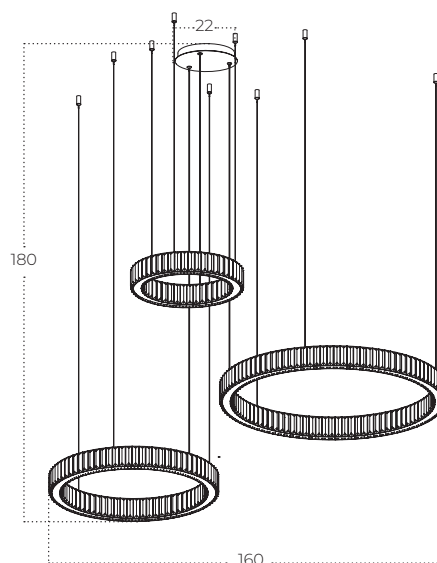

SPARK Pendant 40+60+80 DIMM

Spark Pendant 40+60+80 DIMM GO
AZ5794

Spark Pendant 40+60+80 DIMM CH
AZ5795

Technical information

| | | |
|--------------|-------------------------------|-------------------------------|
| Code | AZ5794 | AZ5795 |
| Color | ● gold | ○ chrome |
| Material | iron / glass | iron / glass |
| Light source | 3 x LED integrated | 3 x LED integrated |
| Power | 144W | 144W |
| Kelvins | 3000K | 3000K |
| Lumens | 7840lm | 7840lm |
| Others | Type of control: TRIAC DIMMER | Type of control: TRIAC DIMMER |