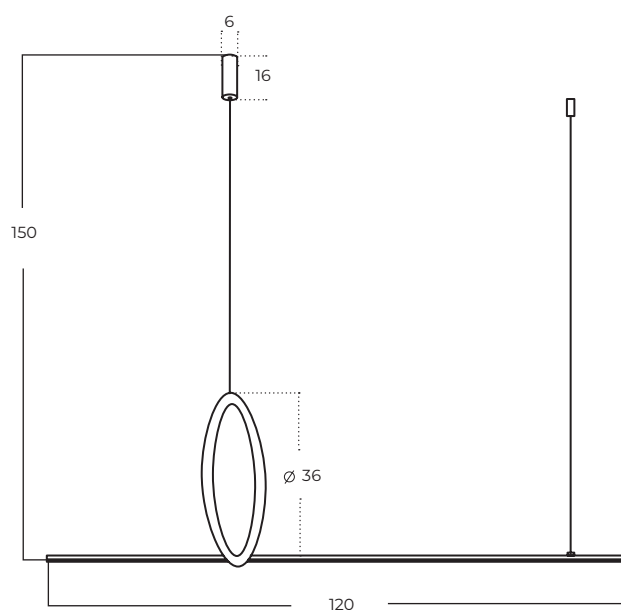

PELLE 3-Step DIMM

Pelle 3-Step DIMM BK
AZ5756

Pelle 3-Step DIMM GO
AZ5757

Technical information

| | | |
|--------------|--------------------------------|--------------------------------|
| Code | AZ5756 | AZ5757 |
| Color | ● sand black | ● painting gold |
| Material | iron / aluminium / pvc | iron / aluminium / pvc |
| Light source | 1 x LED integrated | 1 x LED integrated |
| Power | 30W | 30W |
| Kelvins | 3000K | 3000K |
| Lumens | 2440lm | 2400lm |
| Others | Type of control: 3-STEP DIMMER | Type of control: 3-STEP DIMMER |