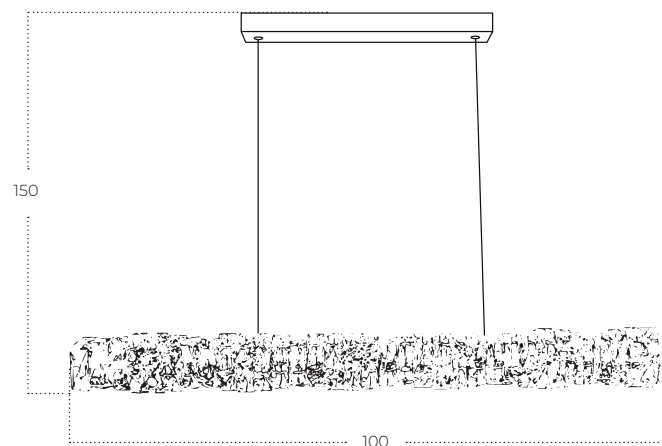

Technical information

	AZ6187	AZ6188
Code	AZ6187	AZ6188
Color	● electric plating gold / clear	● electric plating gold / clear
Material	iron / crystal	iron / crystal
Light source	1 x LED integrated	1 x LED integrated
Power	36W	10W
Kelvins	4000K	4000K
Lumens	2880lm	800lm
Others	Type of control: 3-STEP TRIAC DIMMER