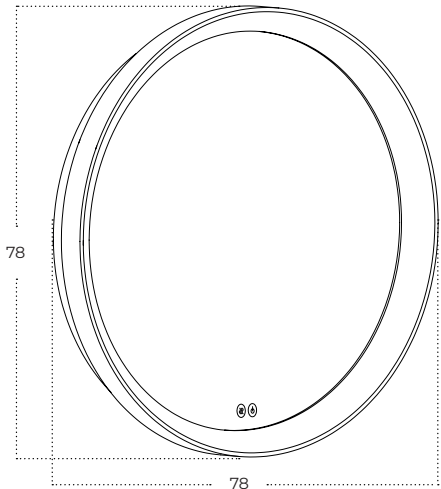

SERGIO Mirror 80 HEATED CCT Switch

Sergio Mirror 80 HEATED CCT Switch BK
AZ5821

Sergio Mirror 80 HEATED CCT Switch GO
AZ5822

Technical information

| | | |
|--------------|--|--|
| Code | AZ5821 | AZ5822 |
| Color | ● sand black | ● brushed gold |
| Material | iron / aluminium / mirror / pvc | iron / aluminium / mirror / pvc |
| Light source | 1 x LED integrated | 1 x LED integrated |
| Power | 55W | 55W |
| Kelvins | 3000 / 4000K | 3000 / 4000K |
| Lumens | 4400lm | 4400lm |
| Others | Type of control: CCT SWITCH + TOUCH DIMMER | Type of control: CCT SWITCH + TOUCH DIMMER |