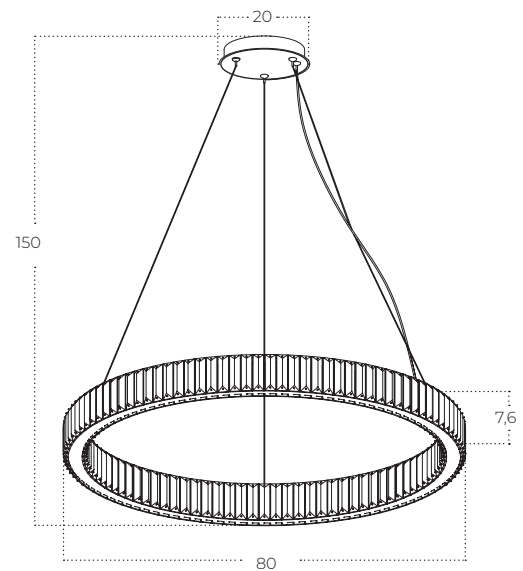

SPARK Pendant 80 DIMM

Spark Pendant 80 DIMM GO
AZ5790

Spark Pendant 80 DIMM CH
AZ5791

Technical information

| | | |
|--------------|-------------------------------|-------------------------------|
| Code | AZ5790 | AZ5791 |
| Color | ● gold | ○ chrome |
| Material | iron / glass | iron / glass |
| Light source | 1 x LED integrated | 1 x LED integrated |
| Power | 72W | 72W |
| Kelvins | 3000K | 3000K |
| Lumens | 3600lm | 3600lm |
| Others | Type of control: TRIAC DIMMER | Type of control: TRIAC DIMMER |