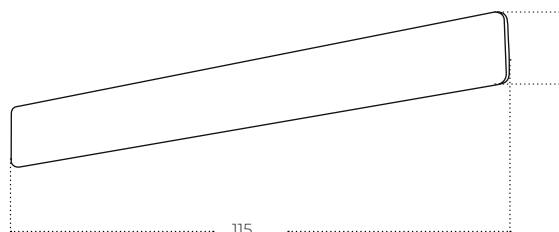

Technical information

Code	AZ5890	AZ5891	AZ5892
Color	○ sand white	○ sand white	○ sand white
Material	aluminium	aluminium	aluminium
Light source	2 x LED integrated	2 x LED integrated	2 x LED integrated
Power	20W	30W	40W
Kelvins	3000 / 4000K	3000 / 4000K	3000 / 4000K
Lumens	1600lm	2400lm	3200lm
Others	Type of control: CCT SWITCH	Type of control: CCT SWITCH	Type of control: CCT SWITCH