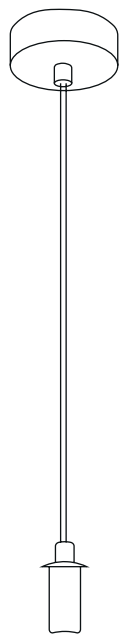

BUBBLES 1

BUBBLES
LAMPBODY

BUBBLES LAMPBODY 1

- black | AZ5918
- gold | AZ5854
- white | AZ5953

BUBBLES
SHADES