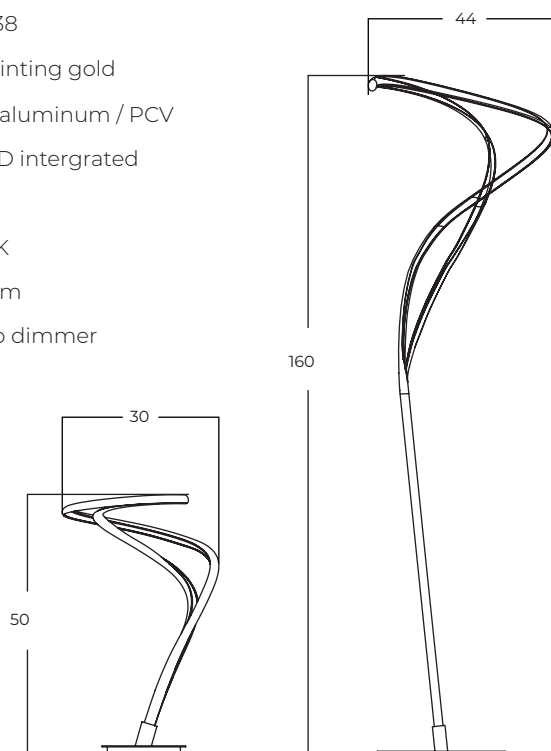

TWIST

Twist Pendant 3-STEP DIMM GO
AZ5734

Twist Floor 3-STEP DIMM GO
AZ5738

Twist Table 3-STEP DIMM GO
AZ5736

Technical information

| | Twist Pendant BK | Twist Table BK | Twist Floor BK |
|--------------|-----------------------|-----------------------|-----------------------|
| Code | AZ5734 | AZ5736 | AZ5738 |
| Color | ● painting gold | ● painting gold | ● painting gold |
| Material | iron / aluminum / PCV | iron / aluminum / PCV | iron / aluminum / PCV |
| Light source | 1 x LED intergrated | 1 x LED intergrated | 1 x LED intergrated |
| Power | 60W | 18W | 30W |
| Kelvins | 3000K | 3000K | 3000K |
| Lumens | 4800lm | 1440lm | 2400lm |
| Others | 3-step dimmer | 3-step dimmer | 3-step dimmer |