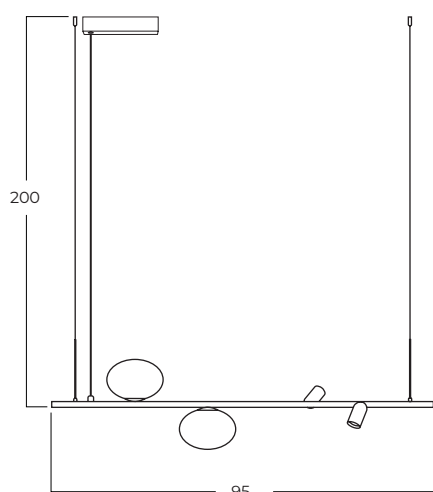

TRASIMENO

Trasimeno 95 BK
AZ5639

Trasimeno 120 BK
AZ5640

Trasimeno wall BK
AZ5641

Technical information

| | | | |
|--------------|--|--|--|
| Code | AZ5639 | AZ5640 | AZ5641 |
| Color | ● black | ● black | ● black |
| Material | metal / glass | metal / glass | metal / glass |
| Light source | 2 x LED G9 2 x LED intergrated 10W, 3000K, 1282 lm | 3 x LED G9 2 x LED intergrated 10W, 3000K, 1281 lm | 1 x LED G9 1 x LED intergrated 2,9W, 3000K, 192 lm |
| Others | Type of control: on/off switch | Type of control: on/off switch | Type of control: on/off switch |