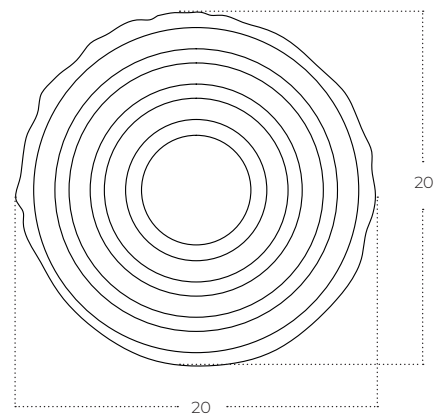

NESTOR Top 20

Nestor Top 20 BRASS
AZ5828

Nestor Top 20 BK
AZ5829

Technical information

| | | |
|--------------|--------------------------|--------------------|
| Code | AZ5828 | AZ5829 |
| Color | ● electric plating brass | ● sand black |
| Material | iron / glass | iron / glass |
| Light source | 1 x LED integrated | 1 x LED integrated |
| Power | 6W | 6W |
| Kelvins | 3000K | 3000K |
| Lumens | 480lm | 480lm |