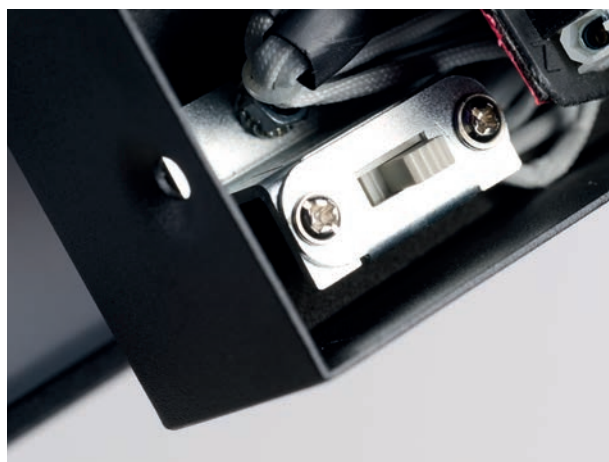

ARNO IP44 CCT Switch BK

Arno IP44 CCT Switch BK
AZ5887

Arno IP44 CCT Switch CH
AZ5888

Arno IP44 CCT Switch WH
AZ5889

Technical information

| Code | AZ5887 | AZ5888 | AZ5889 |
|--------------|--------------------------------|--------------------------------|--------------------------------|
| Color | ● sand black | ● chrome | ○ sand white |
| Material | aluminium / pvc | aluminium / pvc | aluminium / pvc |
| Light source | 2 x LED integrated | 2 x LED integrated | 2 x LED integrated |
| Power | 12W | 12W | 12W |
| Others | Type of control: CCT SWITCH | Type of control: CCT SWITCH | Type of control: CCT SWITCH |