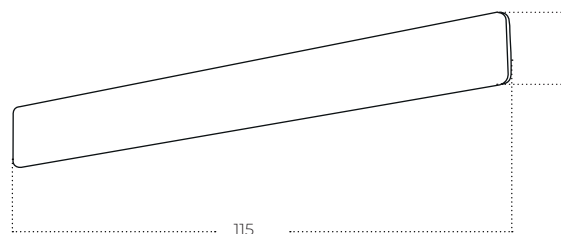

BASENTO CCT Switch

Basento 60 CCT Switch BK
AZ5893

Basento 90 CCT Switch BK
AZ5894

Basento 115 CCT Switch BK
AZ5895

Technical information

| | | | |
|--------------|-----------------------------|-----------------------------|-----------------------------|
| Code | AZ5893 | AZ5894 | AZ5895 |
| Color | ● sand black | ● sand black | ● sand black |
| Material | aluminium | aluminium | aluminium |
| Light source | 2 x LED integrated | 2 x LED integrated | 2 x LED integrated |
| Power | 20W | 30W | 40W |
| Kelvins | 3000 / 4000K | 3000 / 4000K | 3000 / 4000K |
| Lumens | 1600lm | 2400lm | 3200lm |
| Others | Type of control: CCT SWITCH | Type of control: CCT SWITCH | Type of control: CCT SWITCH |