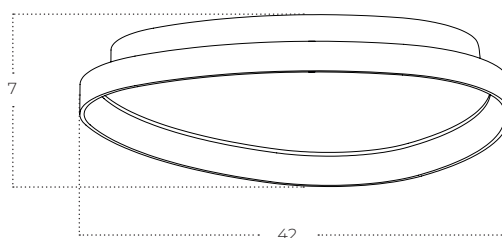

AMANDA Top 40 CCT Switch 3-Step DIMM

Amanda Top 40 CCT Switch 3-Step
DIMM BK
AZ5768

Amanda Top 40 CCT Switch 3-Step
DIMM WH
AZ5769

Amanda Top 40 CCT Switch 3-Step
DIMM GO
AZ5770

Technical information

| | AZ5768 | AZ5769 | AZ5770 |
|--------------|---|---|---|
| Code | AZ5768 | AZ5769 | AZ5770 |
| Color | ● sand black | ○ sand white | ● brushed gold |
| Material | iron / aluminium / pvc | iron / aluminium / pvc | iron / aluminium / pvc |
| Light source | 1 x LED integrated | 1 x LED integrated | 1 x LED integrated |
| Power | 35W | 55W | 70W |
| Kelvins | 3000 / 3500 / 4000K | 3000 / 3500 / 4000K | 3000 / 3500 / 4000K |
| Others | Type of control: CCT SWITCH + 3-STEP DIMMER | Type of control: CCT SWITCH + 3-STEP DIMMER | Type of control: CCT SWITCH + 3-STEP DIMMER |