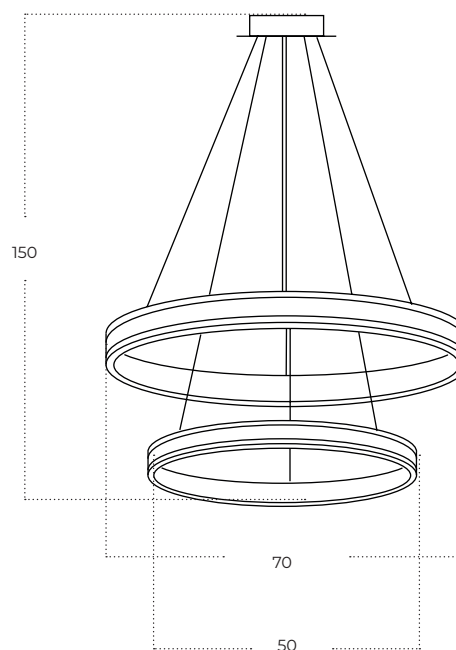

RIO

Rio 50+70 3-Step DIMM
BK/GO
AZ5779

Technical information

| | |
|--------------|--------------------------------------|
| Code | AZ5779 |
| Color | ● sand black / gold |
| Material | iron / aluminium / leather / pvc |
| Light source | 2 x LED integrated |
| Power | 86W |
| Kelvins | 3000K |
| Lumens | 6880lm |
| Others | Type of control: 3-STEP TRIAC DIMMER |