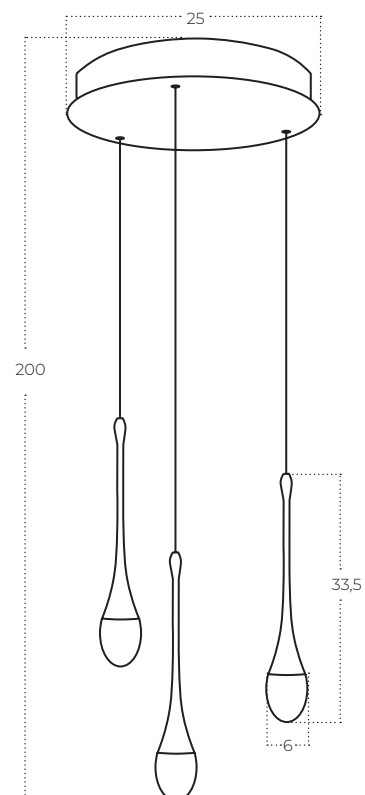

DALMA 3

Dalma 3 Round BK
AZ6009

Dalma 3 Round GO
AZ6010

Technical information

| | | |
|--------------|--------------------------------|---------------------------------|
| Code | AZ6009 | AZ6010 |
| Color | ● sand black / clear | ● electric plating gold / clear |
| Material | mirror stainless steel / acryl | mirror stainless steel / acryl |
| Light source | 3 x LED integrated | 3 x LED integrated |
| Power | 28W | 28W |
| Kelvins | 3000K | 3000K |
| Lumens | 2240lm | 2240lm |