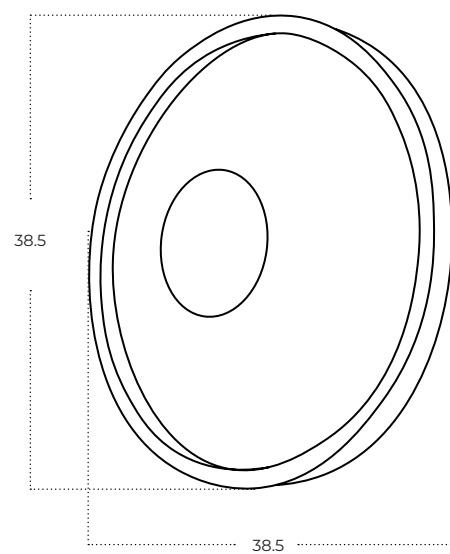

OWLEN

Owlen BK
AZ5617

Technical information

| | |
|--------------|-----------------------------------|
| Code | AZ5617 |
| Color | ● black / iron green |
| Material | iron / acrylic / stone |
| Light source | 1 x LED integrated |
| Power | SIDE 20W + FRONT 12W CE DRIVER |
| Kelvins | 3100K |
| Lumens | 4379lm |