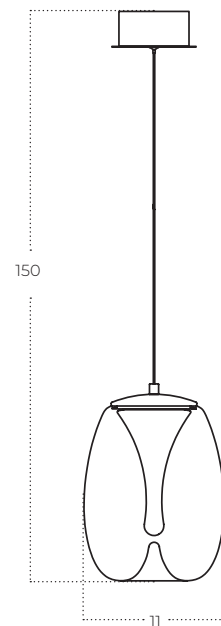

Pamela 11 SMOKY

Pamela 11 SMOKY
AZ6267

Technical information

| | |
|--------------|----------------------|
| Code | AZ6267 |
| Color | ● sand black / smoky |
| Material | aluminium / glass |
| Light source | 1 x LED integrated |
| Power | 5W |