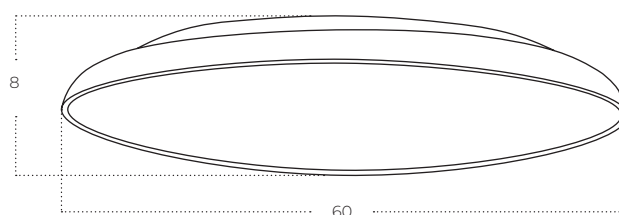

CLARA Top 80 CCT Switch DIMM

Clara Top 80 CCT Switch DIMM WH
AZ5806

Clara Top 80 CCT Switch DIMM BK
AZ5804

Clara Top 80 CCT Switch DIMM
CHABN
AZ5805

Technical information

| | | | |
|--------------|--|--|--|
| Code | AZ5806 | AZ5804 | AZ5805 |
| Color | ○ sand white | ● sand black | ● champagne ~ brown |
| Material | aluminium / pvc | aluminium / pvc | aluminium / pvc |
| Light source | 1 x LED integrated | 1 x LED integrated | 1 x LED integrated |
| Power | 80W | 80W | 80W |
| Kelvins | 3000 / 4000 / 6500K | 3000 / 4000 / 6500K | 3000 / 4000 / 6500K |
| Lumens | 6400lm | 6400lm | 6400lm |
| Others | Type of control: CCT SWITCH + TRIAC DIMMER | Type of control: CCT SWITCH + TRIAC DIMMER | Type of control: CCT SWITCH + TRIAC DIMMER |