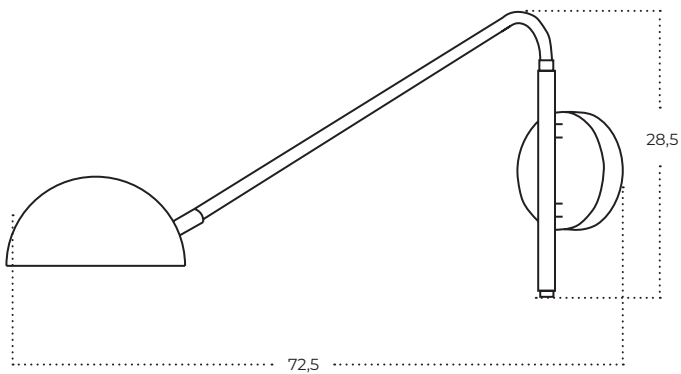

Technical information

Code	AZ5620
Color	● matt black / white
Material	iron
Light source	1 x G9 (only LED)