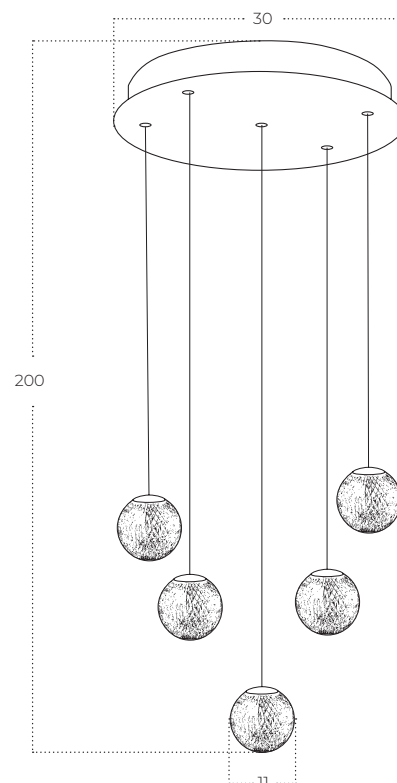

Technical information

Code	AZ6017
Color	● sand black / clear
Material	mirror stainless steel / acryl
Light source	5 x LED integrated
Power	21W
Kelvins	3000K
Lumens	1680lm

Code	AZ6018
Color	● electric plating gold / clear
Material	mirror stainless steel / acryl
Light source	5 x LED integrated
Power	21W
Kelvins	3000K
Lumens	1680lm