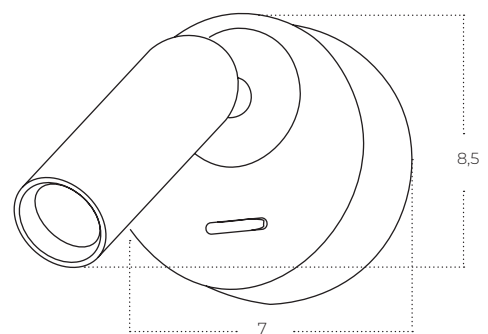

LUGANO ROUND Wall

Lugano Round Wall WH
AZ5627

Lugano Round Wall BK
AZ5628

Technical information

| | | |
|--------------|--------------------|--------------------|
| Code | AZ5627 | AZ5628 |
| Color | ○ sand white | ● sand black |
| Material | metal | metal |
| Light source | 1 x LED integrated | 1 x LED integrated |
| Power | 3W | 3W |
| Kelvins | 3000K | 3000K |
| Lumens | 213lm | 205lm |