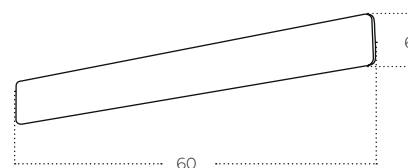

BASENTO CCT Switch

Basento 60 CCT Switch BK
AZ5893

Basento 90 CCT Switch BK
AZ5894

Basento 115 CCT Switch BK
AZ5895

Technical information

| | | | |
|--------------|-----------------------------|-----------------------------|-----------------------------|
| Code | AZ5893 | AZ5894 | AZ5895 |
| Color | ● sand black | ● sand black | ● sand black |
| Material | aluminium | aluminium | aluminium |
| Light source | 2 x LED integrated | 2 x LED integrated | 2 x LED integrated |
| Power | 20W | 30W | 40W |
| Kelvins | 3000 / 4000K | 3000 / 4000K | 3000 / 4000K |
| Lumens | 1600lm | 2400lm | 3200lm |
| Others | Type of control: CCT SWITCH | Type of control: CCT SWITCH | Type of control: CCT SWITCH |