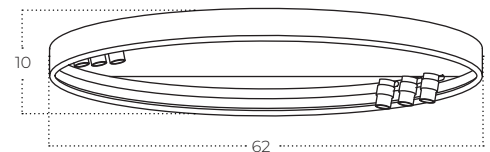

Technical information

Code	AZ5832	AZ5833
Color	● brushed gold / sand black	● brushed gold / sand black
Material	iron / aluminium / pvc	iron / aluminium / pvc
Light source	7 x LED integrated	7 x LED integrated
Power	34W	43W
Kelvins	3000K	3000K
Lumens	2720lm	3440lm
Others	Type of control: 3-STEP DIMMER	Type of control: 3-STEP DIMMER