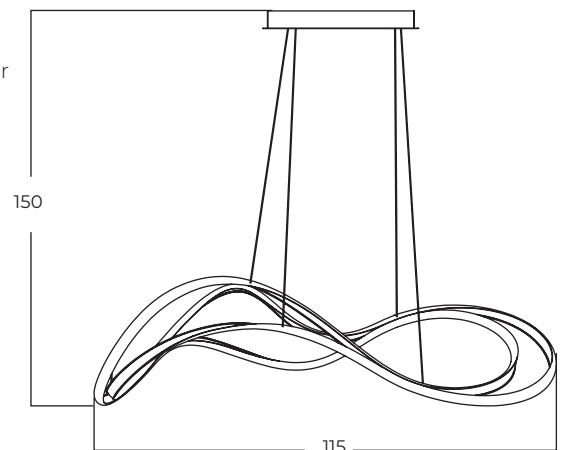

TWIST

Twist Pendant 3-STEP DIMM BK
AZ5733

Twist Floor 3-STEP DIMM BK
AZ5737

Twist Table 3-STEP DIMM BK
AZ5735

Technical information

| | Twist Pendant BK | Twist Table BK | Twist Floor BK |
|--------------|-----------------------|-----------------------|-----------------------|
| Code | AZ5733 | AZ5735 | AZ5737 |
| Color | ● sand black | ● sand black | ● sand black |
| Material | iron / aluminum / PCV | iron / aluminum / PCV | iron / aluminum / PCV |
| Light source | 1 x LED intergrated | 1 x LED intergrated | 1 x LED intergrated |
| Power | 60W | 18W | 30W |
| Kelvins | 3000K | 3000K | 3000K |
| Lumens | 4800lm | 1440lm | 2400lm |
| Others | 3-step dimmer | 3-step dimmer | 3-step dimmer |