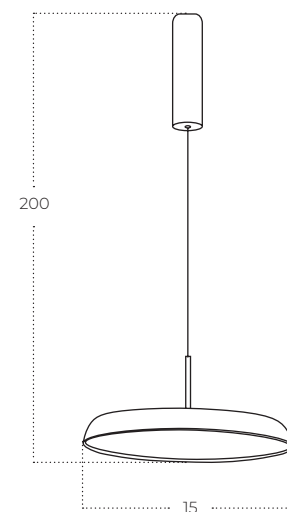

CLARA Pendant 15

Clara Pendant 15 WH
AZ5809

Clara Pendant 15 BK
AZ5807

Clara Pendant 15 CHABN
AZ5808

Technical information

| Code | AZ5809 | AZ5807 | AZ5808 |
|--------------|--------------------|--------------------|---------------------|
| Color | ○ sand white | ● sand black | ● champagne ~ brown |
| Material | aluminium / pvc | aluminium / pvc | aluminium / pvc |
| Light source | 1 x LED integrated | 1 x LED integrated | 1 x LED integrated |
| Power | 12W | 12W | 12W |
| Kelvins | 3000K | 3000K | 3000K |
| Lumens | 960lm | 960lm | 960lm |