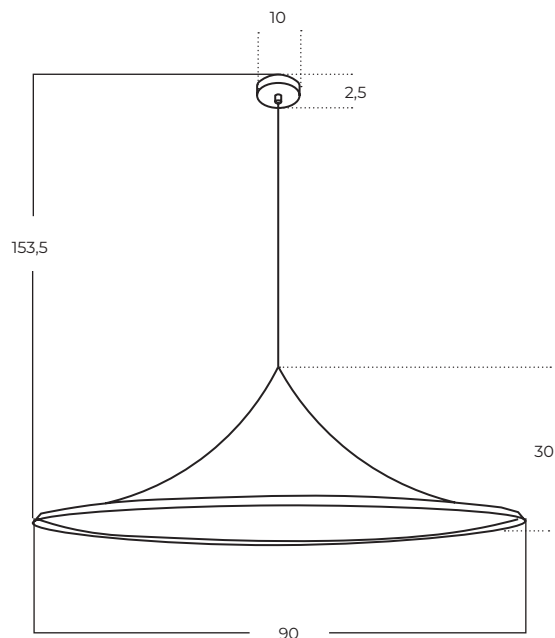

KELDAN

Keldan 70 WH
AZ5903

Keldan 90 BK
AZ5904

Technical information

| | | |
|--------------|--------------------|--------------------|
| Code | AZ5903 | AZ5904 |
| Color | ○ white | ● black |
| Material | aluminium | aluminium |
| Light source | 1 x E27 (only LED) | 1 x E27 (only LED) |