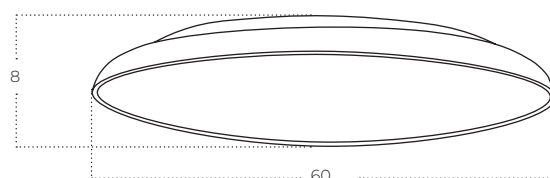

CLARA Top 60 CCT Switch DIMM

Clara Top 60 CCT Switch DIMM WH
AZ5803

Clara Top 60 CCT Switch DIMM BK
AZ5801

Clara Top 60 CCT Switch DIMM
CHABN
AZ5802

Technical information

| | AZ5803 | AZ5801 | AZ5802 |
|--------------|--|--|--|
| Code | AZ5803 | AZ5801 | AZ5802 |
| Color | ○ sand white | ● sand black | ● champagne ~ brown |
| Material | aluminium / pvc | aluminium / pvc | aluminium / pvc |
| Light source | 1 x LED integrated | 1 x LED integrated | 1 x LED integrated |
| Power | 50W | 50W | 50W |
| Kelvins | 3000 / 4000 / 6500K | 3000 / 4000 / 6500K | 3000 / 4000 / 6500K |
| Lumens | 4000lm | 4000lm | 4000lm |
| Others | Type of control: CCT SWITCH + TRIAC DIMMER | Type of control: CCT SWITCH + TRIAC DIMMER | Type of control: CCT SWITCH + TRIAC DIMMER |