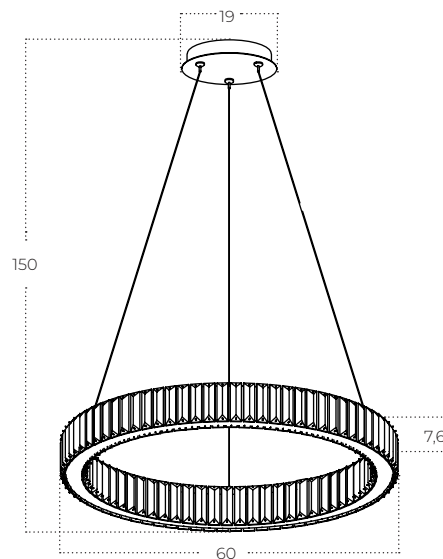

SPARK Pendant 60 DIMM

Spark Pendant 60 DIMM GO
AZ5788

Spark Pendant 60 DIMM CH
AZ5789

Technical information

| | | |
|--------------|-------------------------------|-------------------------------|
| Code | AZ5788 | AZ5789 |
| Color | ● gold | ○ chrome |
| Material | iron / glass | iron / glass |
| Light source | 1 x LED integrated | 1 x LED integrated |
| Power | 30W | 30W |
| Kelvins | 3000K | 3000K |
| Lumens | 2560lm | 2560lm |
| Others | Type of control: TRIAC DIMMER | Type of control: TRIAC DIMMER |