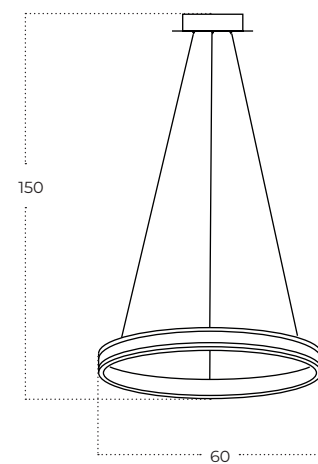

RIO

Rio 60 3-Step DIMM Bk
AZ5777

Technical information

| | |
|--------------|--------------------------------------|
| Code | AZ5777 |
| Color | ● sand black / gold |
| Material | iron / aluminium / leather / pvc |
| Light source | 1 x LED integrated |
| Power | 43W |
| Kelvins | 3000K |
| Lumens | 3440lm |
| Others | Type of control: 3-STEP TRIAC DIMMER |