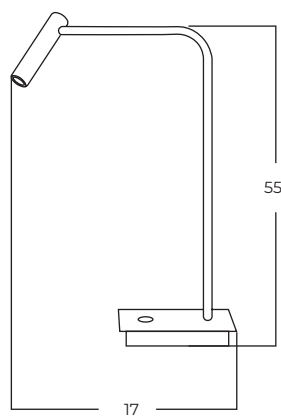

JUSTIN TABLE

Justin Table BK
AZ6211

Technical information

| | |
|--------------|--------------------|
| Code | AZ6211 |
| Color | ● sand black |
| Material | aluminium |
| Light source | 1 x LED integrated |
| Power | 3W |
| Kelvins | 3000K |
| Lumens | 240lm |