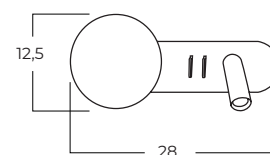

TRASIMENO

Trasimeno 95 BK
AZ5639

Trasimeno 120 BK
AZ5640

Trasimeno wall BK
AZ5641

Technical information

| | | | |
|--------------|--|--|--|
| Code | AZ5639 | AZ5640 | AZ5641 |
| Color | ● black | ● black | ● black |
| Material | metal / glass | metal / glass | metal / glass |
| Light source | 2 x LED G9 2 x LED intergrated 10W, 3000K, 1282 lm | 3 x LED G9 2 x LED intergrated 10W, 3000K, 1281 lm | 1 x LED G9 1 x LED intergrated 2,9W, 3000K, 192 lm |
| Others | Type of control: on/off switch | Type of control: on/off switch | Type of control: on/off switch |