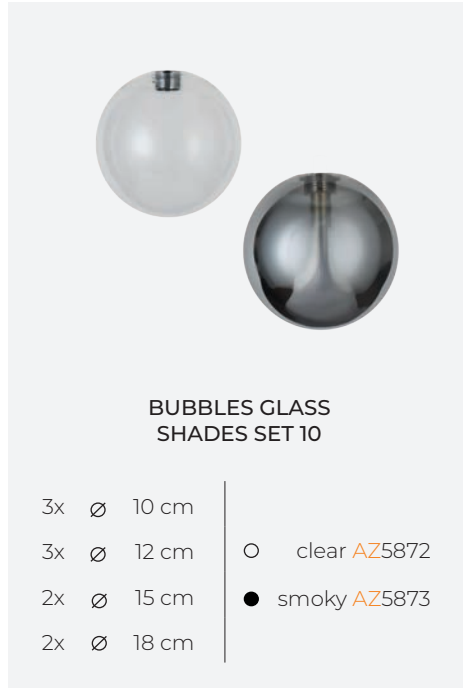

- black | AZ5869
- gold | AZ5871
- white | AZ5870

BUBBLES SHADES

BUBBLES GLASS SHADES SET 10

- 3x ∅ 10 cm
- 3x ∅ 12 cm
- 2x ∅ 15 cm
- 2x ∅ 18 cm
- clear AZ5872
- smoky AZ5873

BUBBLES LAMPBODY + SHADE

BUBBLES LAMPBODY ROUND 10 +GLASS SHADES SET 10

BUBBLES LAMPBODY ROUND 15

- black | AZ5875
- gold | AZ5877
- white | AZ5876

BUBBLES GLASS SHADES SET 15

- 6x ∅ 10 cm
- 5x ∅ 12 cm
- 2x ∅ 15 cm
- 2x ∅ 18 cm
- clear AZ5878
- smoky AZ5879

BUBBLES LAMPBODY ROUND 15 +GLASS SHADES SET 15

BUBBLES 10 EXAMPLE SETS

AZ5871 + AZ5872

AZ5869 + AZ5873

BUBBLES 15 EXAMPLE SET

AZ5953 + AZ5955

BUBBLES

BUBBLES LAMPBODY

BUBBLES LAMPBODY LINE 10

- black | AZ5866
- gold | AZ5868
- white | AZ5867

BUBBLES SHADES

BUBBLES GLASS SHADES SET 10

- 3x ∅ 10 cm
- 3x ∅ 12 cm
- 2x ∅ 15 cm
- 2x ∅ 18 cm
- clear AZ5872
- smoky AZ5873

BUBBLES LAMPBODY + SHADE

BUBBLES LAMPBODY LINE 10 + GLASS SHADES SET 10