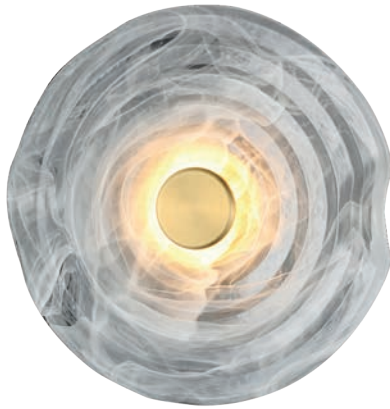

NESTOR Top 20

Nestor Top 20 BRASS
AZ5828