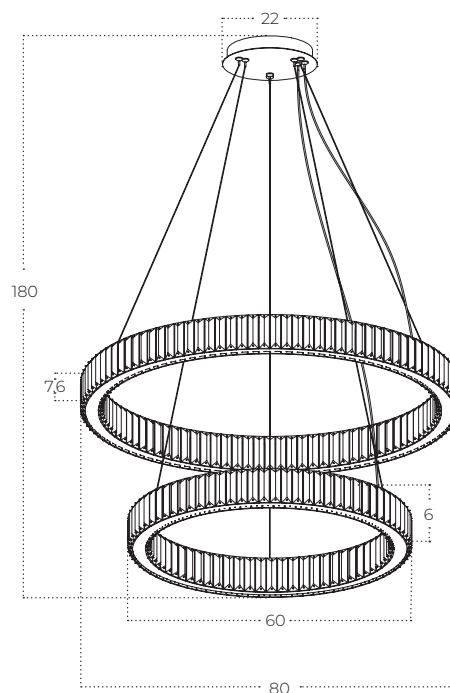

SPARK Pendant 60+80 DIMM

Spark Pendant 60+80 DIMM GO
AZ5792

Spark Pendant 60+80 DIMM CH
AZ5793

Technical information

| | | |
|--------------|-------------------------------|-------------------------------|
| Code | AZ5792 | AZ5793 |
| Color | ● gold | ○ chrome |
| Material | iron / glass | iron / glass |
| Light source | 2 x LED integrated | 2 x LED integrated |
| Power | 120W | 120W |
| Kelvins | 3000K | 3000K |
| Lumens | 6160lm | 6160lm |
| Others | Type of control: TRIAC DIMMER | Type of control: TRIAC DIMMER |