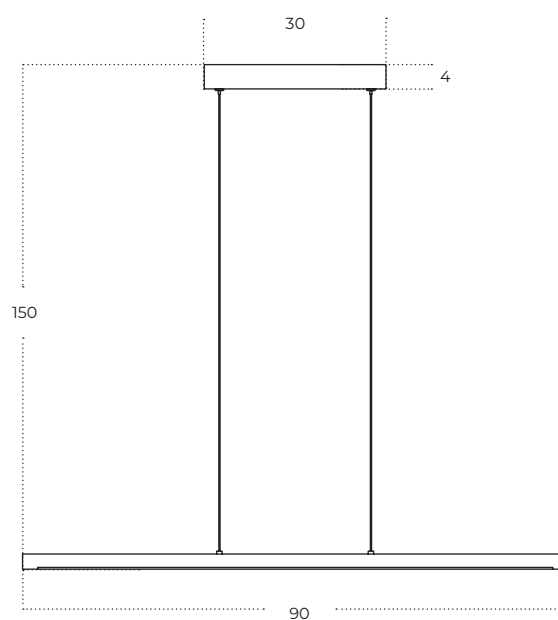

ALAMO Pendant 90 3-Step DIMM

Technical information

	AZ5764	AZ5765
Code	AZ5764	AZ5765
Color	● sand black	● anodized gold
Material	iron / aluminium / pvc	iron / aluminium / pvc
Light source	1 x LED integrated	1 x LED integrated
Power	16W	16W
Kelvins	3000K	3000K
Lumens	1280lm	1280lm
Others	Type of control: 3-STEP DIMMER	Type of control: 3-STEP DIMMER