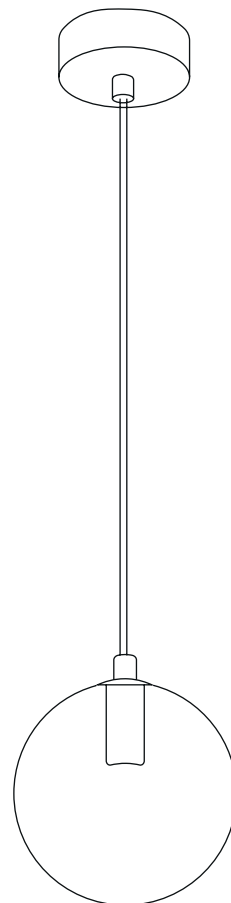

CAPRI

Technical information

| | Capri B WH | Capri B BK | Capri B GO |
|--------------|---------------------|---------------------|---------------------|
| Code | AZ5648 | AZ5649 | AZ5650 |
| Color | ○ sand white | ● sand black | ● gold |
| Material | metal | metal | metal |
| Light source | 1 x LED intergrated | 1 x LED intergrated | 1 x LED intergrated |
| Power | 5W | 5W | 5W |
| Kelvins | 3000K | 3000K | 3000K |
| Lumens | 36lm | 36lm | 36lm |

| | Capri C WH | Capri C BK | Capri C GO |
|--------------|---------------------|---------------------|---------------------|
| Code | AZ5651 | AZ5652 | AZ5653 |
| Color | ○ sand white | ● sand black | ● gold |
| Material | metal | metal | metal |
| Light source | 1 x LED intergrated | 1 x LED intergrated | 1 x LED intergrated |
| Power | 5W | 5W | 5W |
| Kelvins | 3000K | 3000K | 3000K |
| Lumens | 36lm | 36lm | 36lm |

BUBBLES 1

BUBBLES
LAMPBODY

BUBBLES LAMPBODY 1

- black | AZ5918
- gold | AZ5854
- white | AZ5953

BUBBLES
SHADES

BUBBLES GLASS SHADE
CLEAR

- ∅ 12 cm | AZ5955
- ∅ 15 cm | AZ5884
- ∅ 18 cm | AZ5958

BUBBLES
LAMPBODY + SHADE

BUBBLES LAMPBODY 1 + GLASS
SHADE

BUBBLES GLASS SHADE
SMOKY

- ∅ 12 cm | AZ5956
- ∅ 15 cm | AZ5885
- ∅ 18 cm | AZ5959

BUBBLES 1 EXAMPLE SETS

AZ5918 + AZ5955

AZ5918 + AZ5884

AZ5918 + AZ5958

AZ5953 + AZ5956