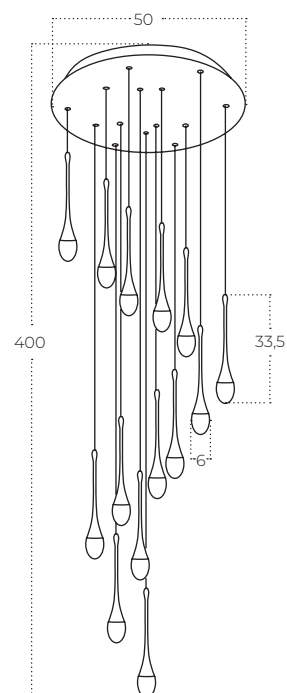

DALMA 14

Dalma 14 Round BK
AZ6011

Dalma 14 Round GO
AZ6012

Technical information

| | | |
|--------------|--------------------------------|---------------------------------|
| Code | AZ6011 | AZ6012 |
| Color | ● sand black / clear | ● electric plating gold / clear |
| Material | mirror stainless steel / acryl | mirror stainless steel / acryl |
| Light source | 14 x LED integrated | 14 x LED integrated |
| Power | 56W | 56W |
| Kelvins | 3000K | 3000K |
| Lumens | 4480lm | 4480lm |