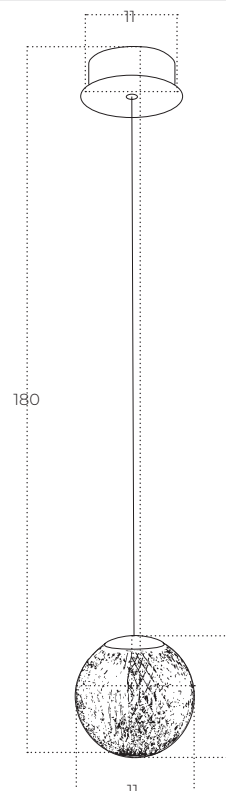

EDEM 1

Edem 1 BK
AZ6015

Edem 1 GO
AZ6016

Technical information

| | | |
|--------------|--------------------------------|---------------------------------|
| Code | AZ6015 | AZ6016 |
| Color | ● sand black / clear | ● electric plating gold / clear |
| Material | mirror stainless steel / acryl | mirror stainless steel / acryl |
| Light source | 1 x LED integrated | 1 x LED integrated |
| Power | 4,2W | 4,2W |
| Kelvins | 3000K | 3000K |
| Lumens | 336lm | 336lm |