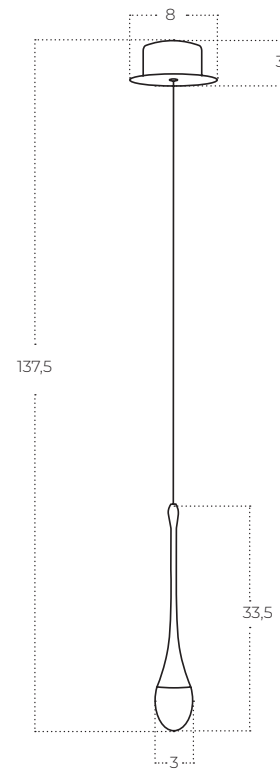

Dalma 1 BK
AZ6005

Dalma 1 GO
AZ6006

Technical information

| Code | AZ6005 | AZ6006 |
|--------------|--------------------------------|---------------------------------|
| Color | ● sand black / clear | ● electric plating gold / clear |
| Material | mirror stainless steel / acryl | mirror stainless steel / acryl |
| Light source | 1 x LED integrated | 1 x LED integrated |
| Power | 4W | 4W |
| Kelvins | 3000K | 3000K |
| Lumens | 320lm | 320lm |