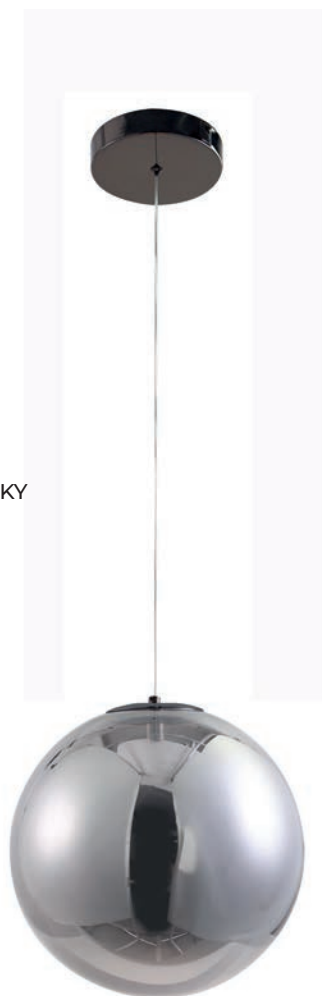

VINCENT

Vincent 40 BK
AZ6200

Vincent 40 GO
AZ6202

Vincent 60 BK
AZ6201

Vincent 60 GO
AZ6203

Technical information

| Code | AZ6200 | AZ6201 | AZ6202 | AZ6203 |
|--------------|---------------------|---------------------|---------------------|---------------------|
| Color | ● sand black | ● sand black | ● gold | ● gold |
| Material | steel / aluminium | steel / aluminium | steel / aluminium | steel / aluminium |
| Light source | 1 x LED integrated | 1 x LED integrated | 1 x LED integrated | 1 x LED integrated |
| Power | 32W | 48W | 30W | 35W |
| Kelvins | 3000 / 4000 / 6000K | 3000 / 4000 / 6000K | 3000 / 4000 / 6000K | 3000 / 4000 / 6000K |
| Lumens | 2560lm | 3840lm | 2400lm | 2800lm |

EDITH

Edith Pendant SMOKY
AZ6209

Technical information

| | | | |
|--------------|---------------------------|---------------------------|---------------------------|
| Code | AZ6208 | AZ6209 | AZ6210 |
| Color | ○ clear / chrome | ○ smoky / black chrome | ● amber / bronze |
| Material | glass / acryl / aluminium | glass / acryl / aluminium | glass / acryl / aluminium |
| Light source | 1 x LED integrated | 1 x LED integrated | 1 x LED integrated |
| Power | 15W | 15W | 15W |
| Kelvins | 3000K | 3000K | 3000K |
| Lumens | 1200lm | 1200lm | 1200lm |