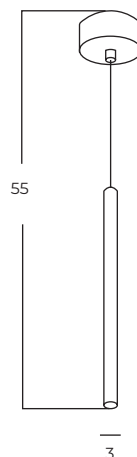

Technical information

Code	AZ6261	AZ6263	AZ6309	AZ6311
Color	● sand black	○ sand white	● sand black	○ sand white
Material	aluminium	aluminium	aluminium	aluminium
Light source	1 x LED integrated	1 x LED integrated	1 x LED integrated	1 x LED integrated
Power	8W	8W	8W	8W
Kelvins	4000K	4000K	4000K	4000K
Lumens	439lm	444lm	439lm	444lm