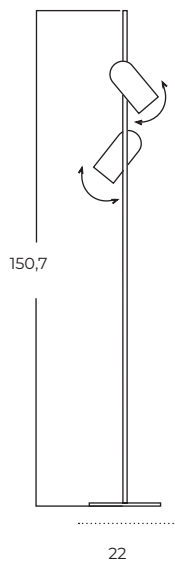

VIVI

Vivi Floor 2 BK/BK
AZ5726

Vivi Floor 2 GO/BK
AZ5725

Vivi Top 2 BK/BK
AZ5728

Vivi Top 2 GO/BK
AZ5727

Technical information

| | | | | |
|--------------|---------------------------|---------------------------|---------------------------|---------------------------|
| Code | AZ5725 | AZ5726 | AZ5727 | AZ5728 |
| Color | ● sand black / shiny gold | ● sand black / sand black | ● sand black / shiny gold | ● sand black / sand black |
| Material | iron / aluminium | iron / aluminium | iron / aluminium | iron / aluminium |
| Light source | 2 x GU10 (only LED) | 2 x GU10 (only LED) | 2 x GU10 (only LED) | 2 x GU10 (only LED) |
| Power | max 10W | max 10W | max 10W | max 10W |