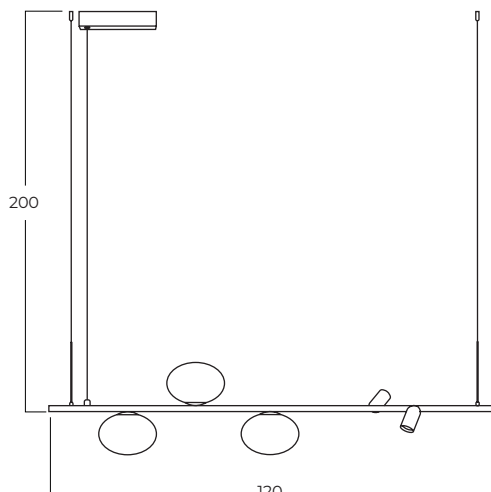

TRASIMENO

Trasimeno 95 BK
AZ5639

Trasimeno 120 BK
AZ5640

Trasimeno wall BK
AZ5641

Technical information

| | | | |
|--------------|--|--|--|
| Code | AZ5639 | AZ5640 | AZ5641 |
| Color | ● black | ● black | ● black |
| Material | metal / glass | metal / glass | metal / glass |
| Light source | 2 x LED G9 2 x LED intergrated 10W, 3000K, 1282 lm | 3 x LED G9 2 x LED intergrated 10W, 3000K, 1281 lm | 1 x LED G9 1 x LED intergrated 2,9W, 3000K, 192 lm |
| Others | Type of control: on/off switch | Type of control: on/off switch | Type of control: on/off switch |