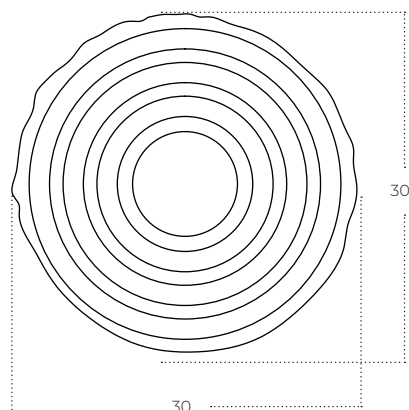

NESTOR Top 30

Nestor Top 30 BRASS
AZ5830

Nestor Top 30 BK
AZ5831

Technical information

| | | |
|--------------|--------------------------|--------------------|
| Code | AZ5830 | AZ5831 |
| Color | ● electric plating brass | ● sand black |
| Material | iron / glass | iron / glass |
| Light source | 1 x LED integrated | 1 x LED integrated |
| Power | 6W | 6W |
| Kelvins | 3000K | 3000K |
| Lumens | 480lm | 480lm |