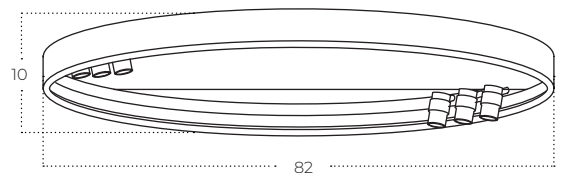

Technical information

Code	AZ5832	AZ5833
Color	● brushed gold / sand black	● brushed gold / sand black
Material	iron / aluminium / pvc	iron / aluminium / pvc
Light source	7 x LED integrated	7 x LED integrated
Power	34W	43W
Kelvins	3000K	3000K
Lumens	2720lm	3440lm
Others	Type of control: 3-STEP DIMMER	Type of control: 3-STEP DIMMER