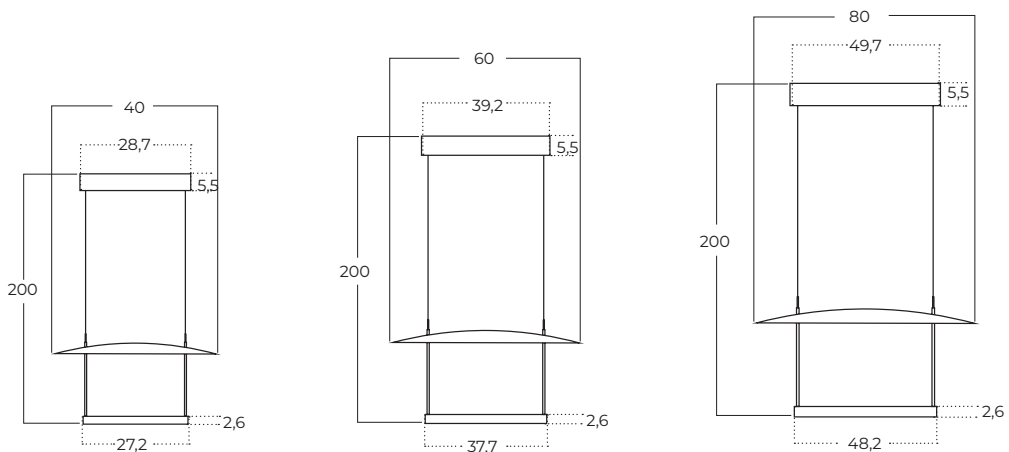

Technical information

| | AZ5636 | AZ5637 | AZ5638 |
|--------------|--------------------------------|--------------------------------|--------------------------------|
| Code | AZ5636 | AZ5637 | AZ5638 |
| Color | ● sand white / sand black | ● sand white / sand black | ● sand white / sand black |
| Material | metal | metal | metal |
| Light source | 1 x LED integrated | 1 x LED integrated | 1 x LED integrated |
| Power | 23W | 29W | 39W |
| Kelvins | 3000K | 3000K | 3000K |
| Lumens | 1264lm | 1706lm | 2132lm |
| Others | Type of control: on/off switch | Type of control: on/off switch | Type of control: on/off switch |