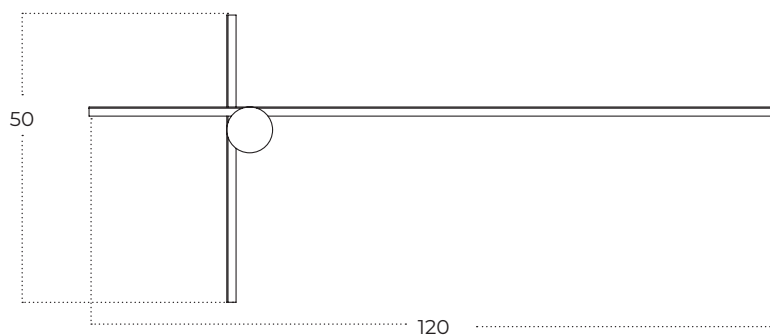

FRANK A

Frank A 3000K BK
AZ5758

Frank A 3000K WH
AZ5759

Technical information

| | AZ5758 | AZ5759 |
|--------------|------------------------|------------------------|
| Code | AZ5758 | AZ5759 |
| Color | ● sand black | ○ sand white |
| Material | iron / aluminium / pvc | iron / aluminium / pvc |
| Light source | 2 x LED integrated | 2 x LED integrated |
| Power | 20W | 20W |
| Kelvins | 3000K | 3000K |
| Lumens | 1600lm | 1600lm |