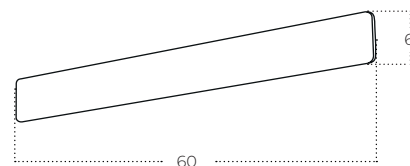

Technical information

Code	AZ5890	AZ5891	AZ5892
Color	○ sand white	○ sand white	○ sand white
Material	aluminium	aluminium	aluminium
Light source	2 x LED integrated	2 x LED integrated	2 x LED integrated
Power	20W	30W	40W
Kelvins	3000 / 4000K	3000 / 4000K	3000 / 4000K
Lumens	1600lm	2400lm	3200lm
Others	Type of control: CCT SWITCH	Type of control: CCT SWITCH	Type of control: CCT SWITCH