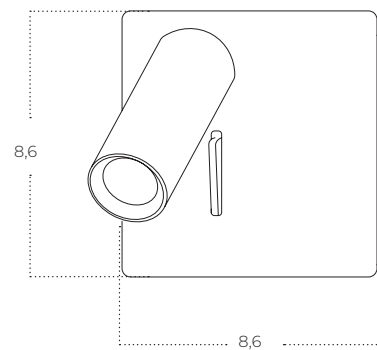

ORTA Wall

Orta Wall WH
AZ5625

Orta Wall BK
AZ5626

Technical information

| | | |
|--------------|--------------------|--------------------|
| Code | AZ5625 | AZ5626 |
| Color | ● sand black | ○ sand white |
| Material | iron / aluminium | iron / aluminium |
| Light source | 1 x LED integrated | 1 x LED integrated |
| Power | 3W | 3W |
| Kelvins | 3000K | 3000K |
| Lumens | 208lm | 198lm |