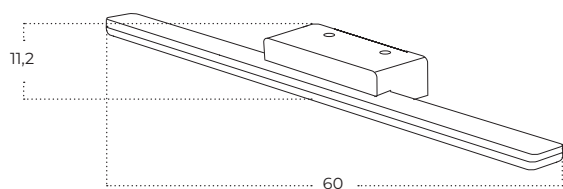

ARNO IP44 CCT Switch BK

Arno IP44 CCT Switch BK
AZ5887

Arno IP44 CCT Switch CH
AZ5888

Arno IP44 CCT Switch WH
AZ5889

Technical information

| Code | AZ5887 | AZ5888 | AZ5889 |
|--------------|--------------------------------|--------------------------------|--------------------------------|
| Color | ● sand black | ● chrome | ○ sand white |
| Material | aluminium / pvc | aluminium / pvc | aluminium / pvc |
| Light source | 2 x LED integrated | 2 x LED integrated | 2 x LED integrated |
| Power | 12W | 12W | 12W |
| Others | Type of control: CCT SWITCH | Type of control: CCT SWITCH | Type of control: CCT SWITCH |