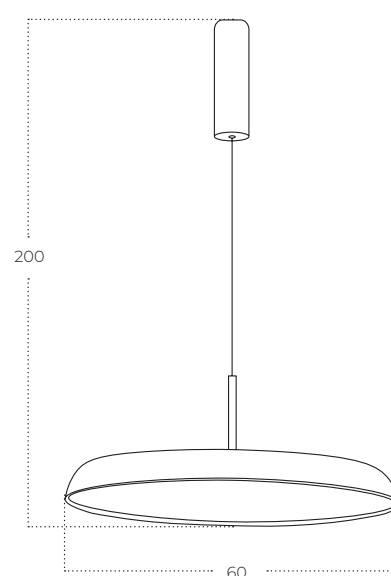

CLARA Pendant 60 CCT Switch DIMM

Technical information

Code	AZ5817	AZ5815	AZ5816
Color	○ sand white	● sand black	● champagne ~ brown
Material	aluminium / pvc	aluminium / pvc	aluminium / pvc
Light source	1 x LED integrated	1 x LED integrated	1 x LED integrated
Power	50W	50W	50W
Kelvins	3000 / 4000 / 6500K	3000 / 4000 / 6500K	3000 / 4000 / 6500K
Lumens	4000lm	4000lm	4000lm
Others	Type of control: CCT SWITCH + TRIAC DIMMER	Type of control: CCT SWITCH + TRIAC DIMMER	Type of control: CCT SWITCH + TRIAC DIMMER