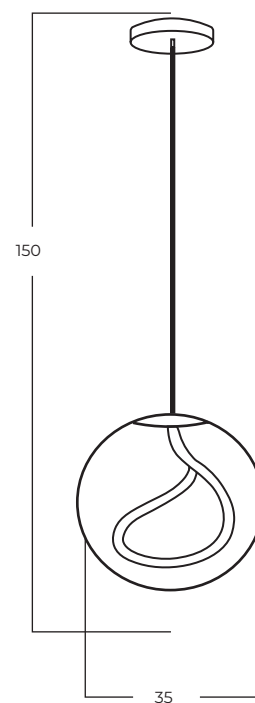

EDITH

Edith Pendant SMOKY
AZ6209

Technical information

| | | | |
|--------------|---------------------------|---------------------------|---------------------------|
| Code | AZ6208 | AZ6209 | AZ6210 |
| Color | ○ clear / chrome | ○ smoky / black chrome | ● amber / bronze |
| Material | glass / acryl / aluminium | glass / acryl / aluminium | glass / acryl / aluminium |
| Light source | 1 x LED integrated | 1 x LED integrated | 1 x LED integrated |
| Power | 15W | 15W | 15W |
| Kelvins | 3000K | 3000K | 3000K |
| Lumens | 1200lm | 1200lm | 1200lm |