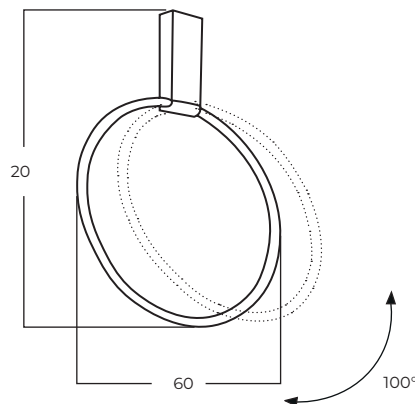

VINCENT

Vincent 40 BK
AZ6200

Vincent 40 GO
AZ6202

Vincent 60 BK
AZ6201

Vincent 60 GO
AZ6203

Technical information

| Code | AZ6200 | AZ6201 | AZ6202 | AZ6203 |
|--------------|---------------------|---------------------|---------------------|---------------------|
| Color | ● sand black | ● sand black | ● gold | ● gold |
| Material | steel / aluminium | steel / aluminium | steel / aluminium | steel / aluminium |
| Light source | 1 x LED integrated | 1 x LED integrated | 1 x LED integrated | 1 x LED integrated |
| Power | 32W | 48W | 30W | 35W |
| Kelvins | 3000 / 4000 / 6000K | 3000 / 4000 / 6000K | 3000 / 4000 / 6000K | 3000 / 4000 / 6000K |
| Lumens | 2560lm | 3840lm | 2400lm | 2800lm |