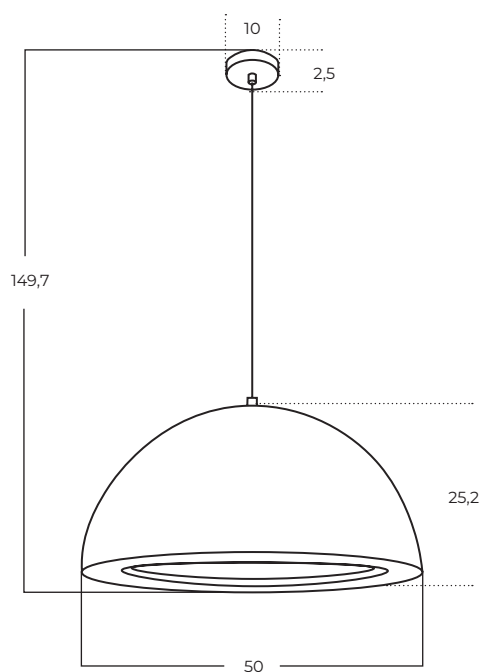

RENE

Rene COFFEE
AZ5901

Rene BEIGE
AZ5902

Technical information

| | | |
|--------------|--------------------|--------------------|
| Code | AZ5901 | AZ5902 |
| Color | ● coffee | ● beige |
| Material | aluminium / acryl | aluminium / acryl |
| Light source | 3 x E27 (only LED) | 3 x E27 (only LED) |