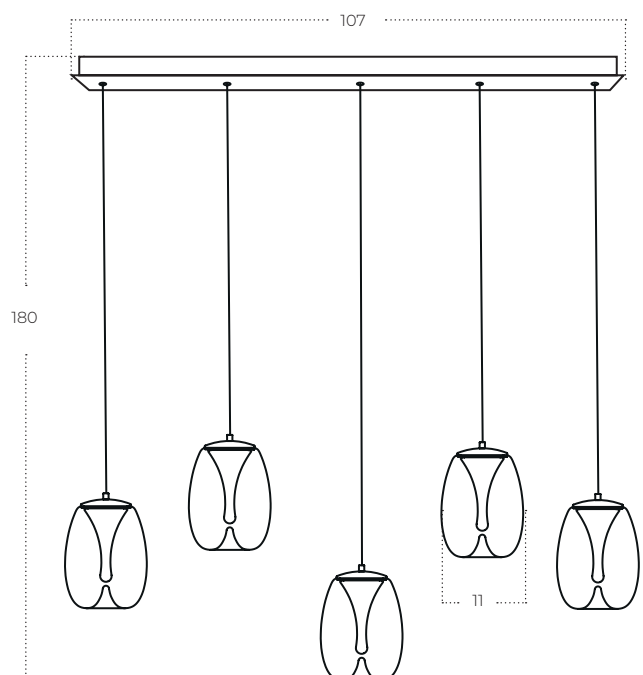

Pamela 11 Round 5 Smoky

Pamela 5 Line SMOKY
AZ6269

Technical information

| | |
|--------------|----------------------|
| Code | AZ6269 |
| Color | ● sand black / smoky |
| Material | aluminium / glass |
| Light source | 5 x LED integrated |
| Power | 25W |