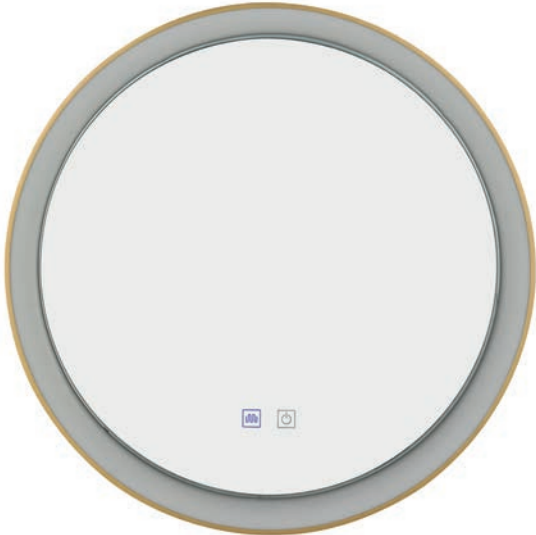

Sergio Mirror 80 HEATED CCT Switch GO
AZ5822

Technical information

Code	AZ5821	AZ5822
Color	● sand black	● brushed gold
Material	iron / aluminium / mirror / pvc	iron / aluminium / mirror / pvc
Light source	1 x LED integrated	1 x LED integrated
Power	55W	55W
Kelvins	3000 / 4000K	3000 / 4000K
Lumens	4400lm	4400lm
Others	Type of control: CCT SWITCH + TOUCH DIMMER	Type of control: CCT SWITCH + TOUCH DIMMER