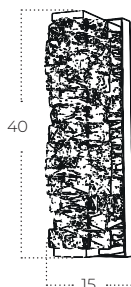

ZIGZAK

Zigzag BK
AZ5827

Technical information

| | |
|--------------|--------------------|
| Code | AZ5827 |
| Color | ● sand black |
| Material | iron / silicone |
| Light source | 1 x LED integrated |
| Power | 75W |
| Kelvins | 3000K |
| Lumens | 6000lm |