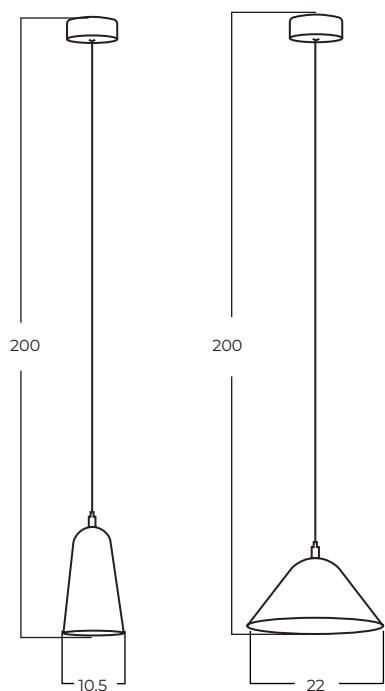

CAPRI

Technical information

	Capri B WH	Capri B BK	Capri B GO
Code	AZ5648	AZ5649	AZ5650
Color	○ sand white	● sand black	● gold
Material	metal	metal	metal
Light source	1 x LED intergrated	1 x LED intergrated	1 x LED intergrated
Power	5W	5W	5W
Kelvins	3000K	3000K	3000K
Lumens	36lm	36lm	36lm

	Capri C WH	Capri C BK	Capri C GO
Code	AZ5651	AZ5652	AZ5653
Color	○ sand white	● sand black	● gold
Material	metal	metal	metal
Light source	1 x LED intergrated	1 x LED intergrated	1 x LED intergrated
Power	5W	5W	5W
Kelvins	3000K	3000K	3000K
Lumens	36lm	36lm	36lm