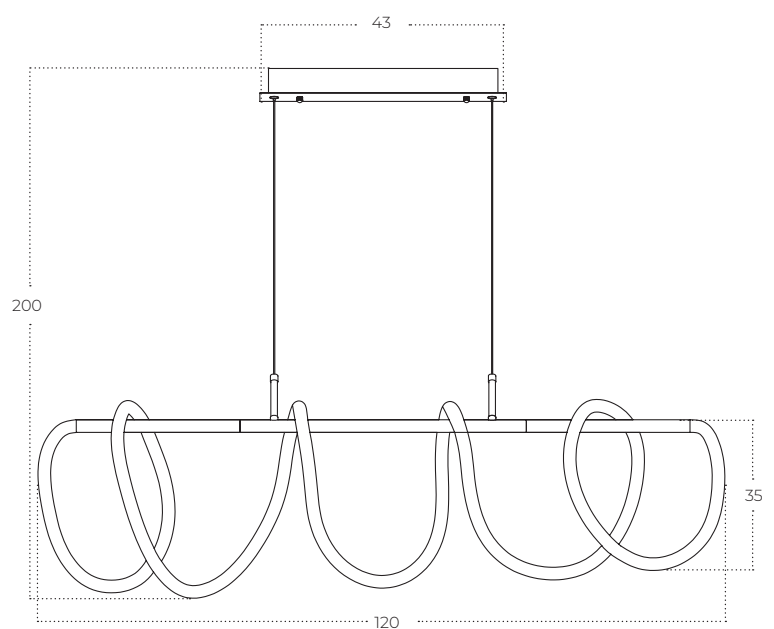

ZIGZAK

Zigzag BK
AZ5827

Technical information

| | |
|--------------|--------------------|
| Code | AZ5827 |
| Color | ● sand black |
| Material | iron / silicone |
| Light source | 1 x LED integrated |
| Power | 75W |
| Kelvins | 3000K |
| Lumens | 6000lm |