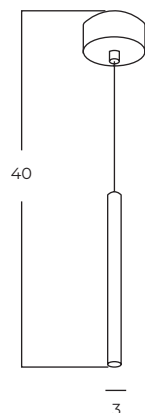

Technical information

Code	AZ6261	AZ6263	AZ6309	AZ6311
Color	● sand black	○ sand white	● sand black	○ sand white
Material	aluminium	aluminium	aluminium	aluminium
Light source	1 x LED integrated	1 x LED integrated	1 x LED integrated	1 x LED integrated
Power	8W	8W	8W	8W
Kelvins	4000K	4000K	4000K	4000K
Lumens	439lm	444lm	439lm	444lm