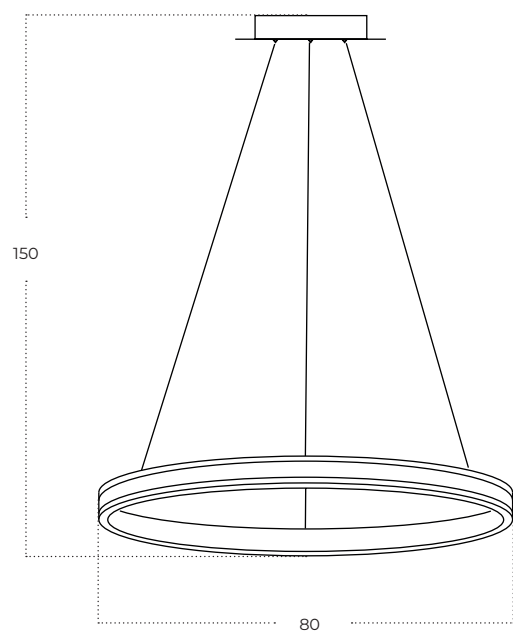

RIO

Rio 80 3-Step DIMM BK/GO
AZ5778

Technical information

| | |
|--------------|--------------------------------------|
| Code | AZ5778 |
| Color | ● sand black / gold |
| Material | iron / aluminium / leather / pvc |
| Light source | 1 x LED integrated |
| Power | 54W |
| Kelvins | 3000K |
| Lumens | 4320lm |
| Others | Type of control: 3-STEP TRIAC DIMMER |