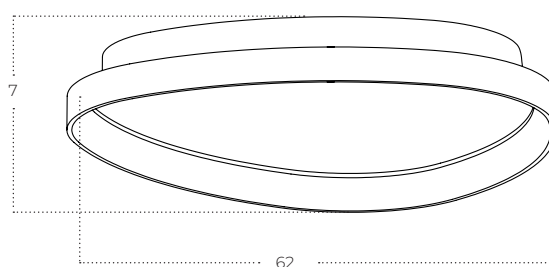

AMANDA Top 60 CCT Switch 3-Step DIMM

Amanda Top 60 CCT Switch 3-Step
DIMM BK
AZ5771

Amanda Top 60 CCT Switch 3-Step
DIMM WH
AZ5772

Amanda Top 60 CCT Switch 3-Step
DIMM GO
AZ5773

Technical information

| | AZ5771 | AZ5772 | AZ5773 |
|--------------|---|---|---|
| Code | AZ5771 | AZ5772 | AZ5773 |
| Color | ● sand black | ○ sand white | ● brushed gold |
| Material | iron / aluminium / pvc | iron / aluminium / pvc | iron / aluminium / pvc |
| Light source | 1 x LED integrated | 1 x LED integrated | 1 x LED integrated |
| Power | 35W | 55W | 70W |
| Kelvins | 3000 / 3500 / 4000K | 3000 / 3500 / 4000K | 3000 / 3500 / 4000K |
| Others | Type of control: CCT SWITCH + 3-STEP DIMMER | Type of control: CCT SWITCH + 3-STEP DIMMER | Type of control: CCT SWITCH + 3-STEP DIMMER |