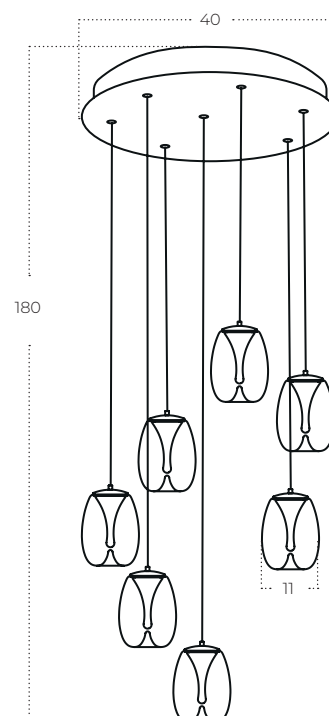

Pamela 11 Round 7 Smoky

Pamela 7 Round SMOKY
AZ6270

Technical information

| | |
|--------------|----------------------|
| Code | AZ6270 |
| Color | ● sand black / smoky |
| Material | aluminium / glass |
| Light source | 7 x LED integrated |
| Power | 35W |