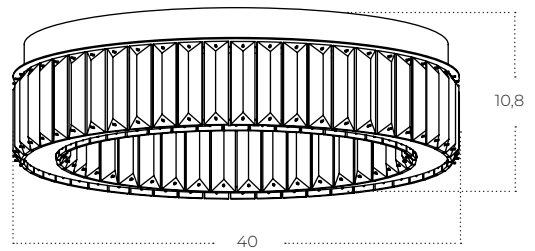

SPARK Top 40 DIMM

Spark Top 40 DIMM GO
AZ5782

Spark Top 40 DIMM CH
AZ5783

Technical information

| | | |
|--------------|-------------------------------|-------------------------------|
| Code | AZ5782 | AZ5783 |
| Color | ● gold | ○ chrome |
| Material | iron / glass | iron / glass |
| Light source | 1 x LED integrated | 1 x LED integrated |
| Power | 30W | 30W |
| Kelvins | 3000K | 3000K |
| Lumens | 1680lm | 1680lm |
| Others | Type of control: TRIAC DIMMER | Type of control: TRIAC DIMMER |