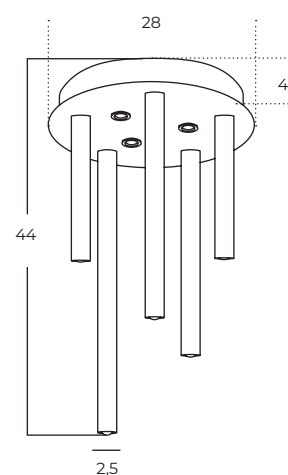

ILIOS 5 Top 3-Step DIMM

Ilios 5 Top 3-Step DIMM BK
AZ5750

Ilios 5 Top 3-Step DIMM GO
AZ5751

Ilios 5 Top 3-Step DIMM WH
AZ5752

Technical information

| | AZ5750 | AZ5751 | AZ5752 |
|--------------|--|--|--|
| Code | AZ5750 | AZ5751 | AZ5752 |
| Color | ● sand black | ● brushed gold | ○ sand white |
| Material | iron / aluminium / acryl | iron / aluminium / acryl | iron / aluminium / acryl |
| Light source | 5 x LED integrated 3 x LED integrated | 5 x LED integrated 3 x LED integrated | 5 x LED integrated 3 x LED integrated |
| Power | 32W | 32W | 32W |
| Kelvins | 3000K | 3000K | 3000K |
| Lumens | 2560lm | 2560lm | 2560lm |
| Others | Type of control: 3-STEP DIMMER | Type of control: 3-STEP DIMMER | Type of control: 3-STEP DIMMER |