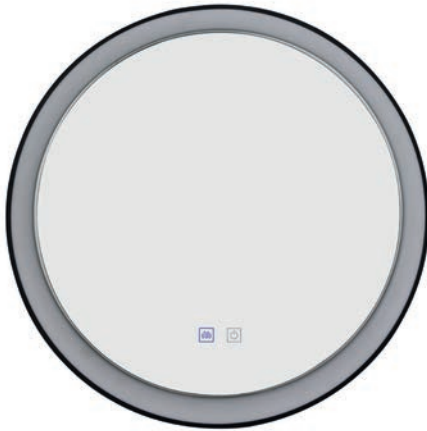

SERGIO Mirror 60 HEATED CCT Switch

Sergio Mirror 60 HEATED CCT
Switch BK
AZ5819