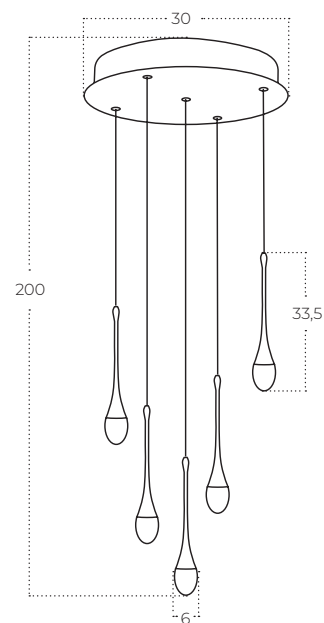

DALMA 5

Dalma 5 Round BK
AZ6007

Dalma 5 Round GO
AZ6008

Technical information

| | | |
|--------------|--------------------------------|---------------------------------|
| Code | AZ6007 | AZ6008 |
| Color | ● sand black / clear | ● electric plating gold / clear |
| Material | mirror stainless steel / acryl | mirror stainless steel / acryl |
| Light source | 5 x LED integrated | 5 x LED integrated |
| Power | 28W | 28W |
| Kelvins | 3000K | 3000K |
| Lumens | 2240lm | 2240lm |