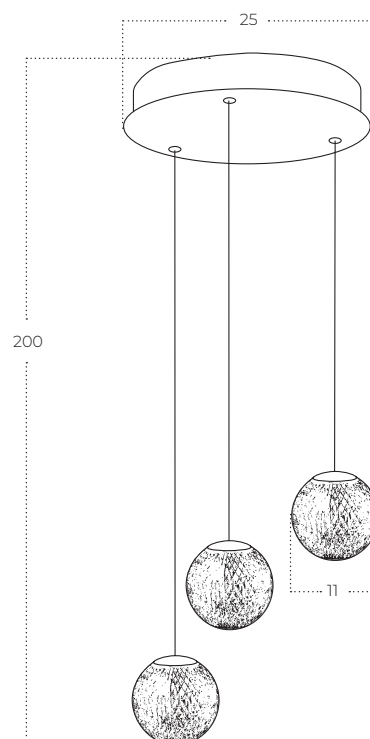

EDEM 3

Edem 3 Round BK
AZ6019

Edem 3 Round GO
AZ6020

Technical information

| | | |
|--------------|--------------------------------|---------------------------------|
| Code | AZ6019 | AZ6020 |
| Color | ● sand black / clear | ● electric plating gold / clear |
| Material | mirror stainless steel / acryl | mirror stainless steel / acryl |
| Light source | 3 x LED integrated | 3 x LED integrated |
| Power | 21W | 21W |
| Kelvins | 3000K | 3000K |
| Lumens | 1680lm | 1680lm |