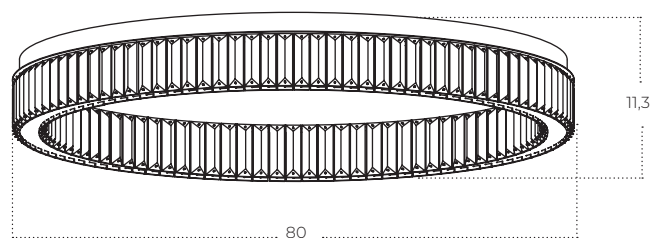

SPARK Top 80 DIMM

Spark Top 80 DIMM GO
AZ5786

Spark Top 80 DIMM CH
AZ5787

Technical information

| | | |
|--------------|-------------------------------|-------------------------------|
| Code | AZ5786 | AZ5787 |
| Color | ● gold | ○ chrome |
| Material | iron / glass | iron / glass |
| Light source | 1 x LED integrated | 1 x LED integrated |
| Power | 72W | 72W |
| Kelvins | 3000K | 3000K |
| Lumens | 3600lm | 3600lm |
| Others | Type of control: TRIAC DIMMER | Type of control: TRIAC DIMMER |