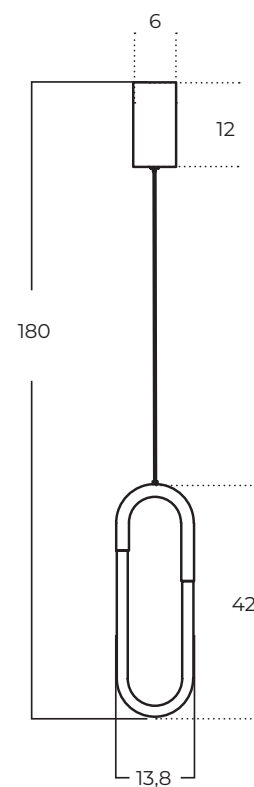

Technical information

Code	AZ5739	AZ5740
Color	● sand black	● electric plating brass
Material	iron / acryl / silicone	iron / acryl / silicone
Light source	1 x LED integrated	1 x LED integrated
Power	9W	9W
Kelvins	3000K	3000K
Lumens	720lm	720lm