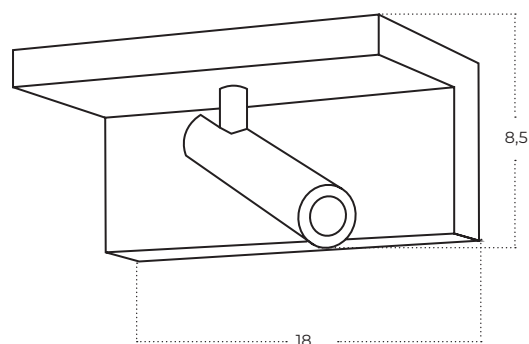

HYLLA Wall NFC Charge

Hylla Wall NFC Charger WH
AZ5911

Hylla Wall NFC Charger BK
AZ5910

Technical information

| | | |
|--------------|------------------------------------|------------------------------------|
| Code | AZ5910 | AZ5911 |
| Color | ● sand black | ○ sand white |
| Material | aluminium | aluminium |
| Light source | 1 x LED integrated | 1 x LED integrated |
| Power | 6W | 6W |
| Others | Type of control: USB + NFC CHARGER | Type of control: USB + NFC CHARGER |