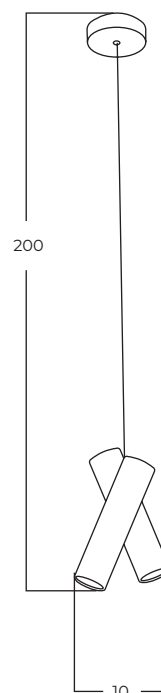

JADE

Jade 2 Pendant BKCH-GO
AZ6212

Technical information

| | | |
|--------------|-----------------------------|-----------------------------|
| Code | AZ6212 | AZ6213 |
| Color | ● black chrome / shiny gold | ● black chrome / shiny gold |
| Material | steel / acryl | steel / acryl |
| Light source | 2 x LED integrated | 6 x LED integrated |
| Power | 2x 6W | 6x 6W |
| Kelvins | 3000K | 3000K |
| Lumens | 960lm | 2880lm |