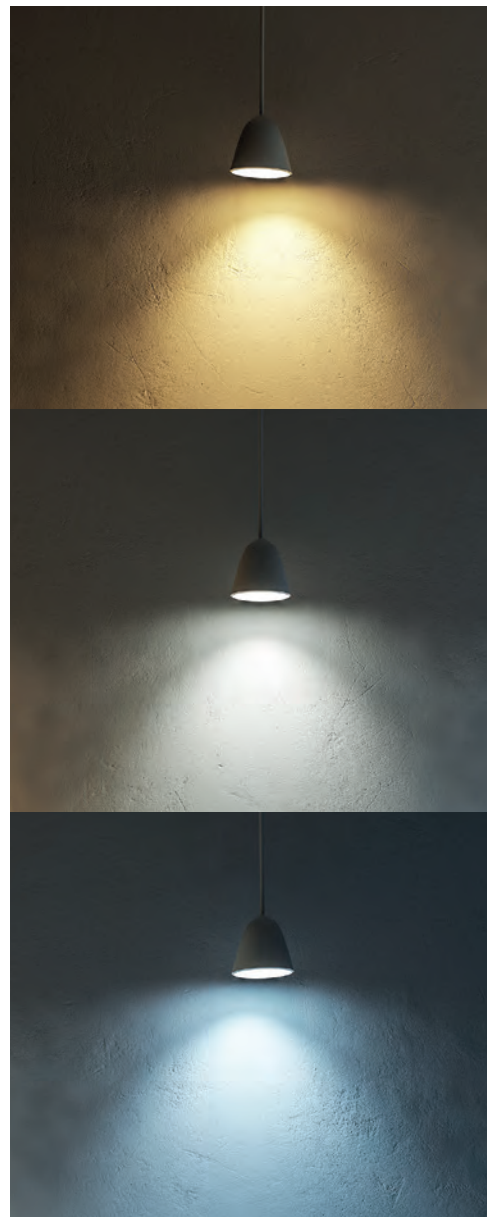

ES111 SMART WIFI 11W 880lm

WHITE   **AZ3206**

EAN: 5901238432067

BLACK   **AZ3207**

EAN: 5901238432074

1%   100%

Dimmable

do 3000K

CCT

ON/OFF

SCENES

GROUP

SCHEDULE

APP REMOTE
CONTROL

SHARING

Dane techniczne

Moc: **11W**

Lumeny (lm): **880 lm**

Napięcie wejściowe: **AC 220-240V**

IP: **20**

Średnica (mm): **111**

Wysokość (mm): **69,5**

Klasa energetyczna: **A+**

Gwarancja: **3 lata**

Kąt świecenia: **45°**

Materiał: **PLASTIK**

Technical specifications

Power: **11W**

Luminous flux (lm): **880 lm**

Source: **AC 220-240V**

IP: **20**

Diameter (mm): **111**

Height (mm): **69,5**

EEL: **A+**

Warranty: **3 years**

Lighting angle: **45°**

Material: **PLASTIC**