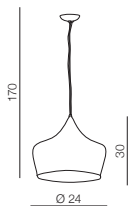

ORIENT

Orient

- ❶ AZ1341 (white/gold)
- ❷ AZ1406 (black/gold)

1x E27 MAX 60W
aluminium

❶ WHITE/GOLD

❷ BLACK/GOLD