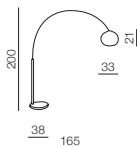

Togo

AZ0021 (chrome/black)

E27 1x MAX 100W
metal/marble