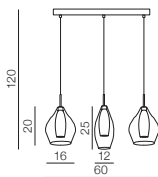

Amber milano 3

- 1 AZ2149 (chrome)
- 2 AZ3075 (clear)
- 3 AZ3078 (copper)

G9 3x 40W only LED
metal/chrome/glass