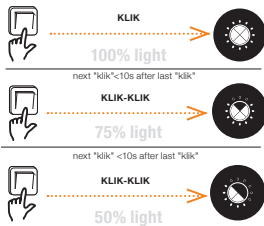

3-Step diming system