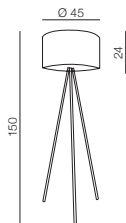

1 WHITE

2 BLACK

3 GREY