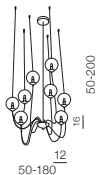

CONFLUX

Conflux 8

AZ2639

(smoke glass/black)
8x G9 Max 33W
steel/glass