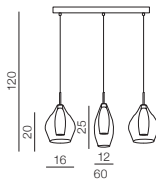

Amber milano 3

- 1 AZ2149 (chrome)
- 2 AZ3075 (clear)
- 3 AZ3078 (copper)

G9 3x 40W only LED
metal/chrome/glass