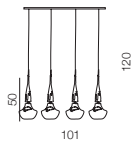

(black)

E14 3xMax 60W only LED
metal/glass

1 WHITE

2 BLACK

**Tasos 6**

- 1 AZ1883 (white)
- 2 AZ0262 (black)

E14 6x 25W
metal/chrome
glass/black/white

**Tasos 4**