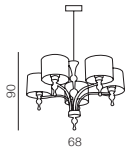

Impress 5

- 1 AZ1007 WH (white)
- 2 AZ0499 BK (black)
- 3 AZ2901 BN (brown)

E27 5x 50W
metal/chrome/acryl/fabric