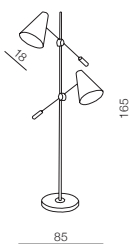

1 WHITE

2 BLACK