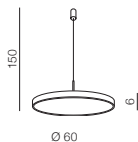

Marcello Pendant 40 CCT + REMOTE CONTROL LED

- ① **AZ5087** (sandy white)
- ② **AZ5088** (sandy black)
- ③ **AZ5089** (brush gold)