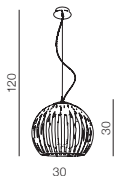

Arcada M

- 1 AZ0482 (orange)
- 2 AZ0363 (black)
- 3 AZ0481 (clear)

E27 1x 40W
acryl/glass/chrome