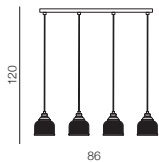

Mora 4 line

AZ2111

E27 4x MAX 60W
metal/glass