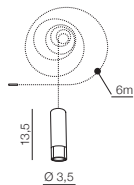

Ziko G9 6 meters

- ① **AZ2680** (black)
- ② **AZ3458** (antique)

Max 1x G9 40W only LED
aluminium