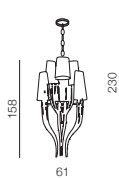

Diablo 3+3

- 1 AZ0173 (white)
- 2 AZ1417 (black)

12x E14 Only LED 11W
metal/fabric