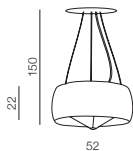

Cosmo 2

- 1 AZ0844 (chrome)
- 2 AZ1060 (black)
- 3 AZ0910 (clear)

E27 3x 60W
metal/glass/clear