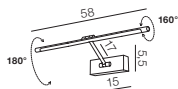

Davinci 58 LED

- 1 AZ2652 (chrome)
- 2 AZ2653 (sandy nickel)
- 3 AZ2654 (golden)
- 4 AZ2655 (black chrome)
- 5 AZ4263 (matt black)

LED 10W 700lm 3000K RA>90
metal acryl