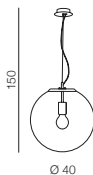

- 1 **AZ3105** (chrome)
- 2 **AZ3108** (copper)
- 3 **AZ3133** (gold)

E27 1x 40W only LED metal/glass

Ø 30

Iris 30

- 1 **AZ3106** (chrome)
- 2 **AZ3109** (copper)
- 3 **AZ3132** (gold)

E27 1x 40W only LED metal/glass