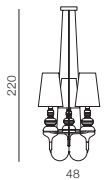

Baroco 3 pendant

AZ2163

BK (black)
E27 3x MAX 50W
metal/PC