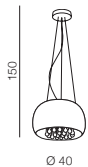

Burn

AZ0699

PENDANT/TOP
5x G9 Only LED
metal/glass/crystal
chrome/chrome/clear