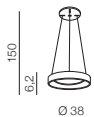

Santana Pendant 38 LED

- ① AZ4998 (brush coffee)
- ② AZ4999 (sandy black)
- ③ AZ5000 (brush gold)
- ④ AZ5006 (wood)

LED 30W 1650lm 3000K
aluminium/acrylic