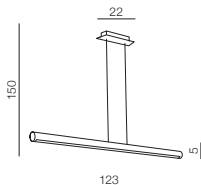

AZ2700

(natural exotic wood)
LED integrated
LED UP 10W / LED DOWN 40W
3000lm 3000K
wood/acrylic

lighting up & ...

... & shining down

Albero LED

AZ2701

(natural exotic wood+black)

LED 50W 3500lm 3000K