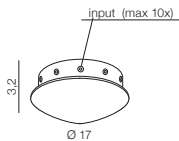

Ziko Base 10

- ❶ AZ2905 (black)
- ❷ AZ3409 (white)
- ❸ AZ3460 (antique)

Max 10x input for Ziko meters
aluminium