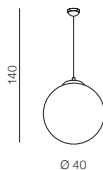

White Ball 40

AZ1328

(white)

E27 1x MAX 40W
glass/metal chrome