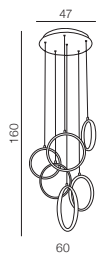

OLIMP

**Olimp****AZ2450**

LED 80W 6720lm 3000K
aluminium/crystal

diameters of Circles:

- 3 x Ø 21cm

- 2 x Ø 25cm

- 1 x Ø 36cm

Satellite LED