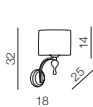

Impress wall

- 1 AZ0503 WH (white)
- 2 AZ0501 BK (black)
- 3 AZ2904 BN (brown)

E27 1x 50W
metal/chrome/acryl/fabric