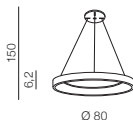

Santana Pendant 80 CCT
+ REMOTE CONTROL LED

- **1** AZ5011 (brush coffee)
- **2** AZ5012 (sandy black)
- **3** AZ5013 (brush gold)
- **4** AZ5014 (wood)

LED 80W 4500lm CCT 3000-6500K dimmable
aluminium/acrylic