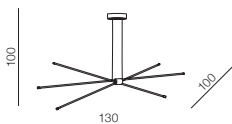

Jax pendant LED

AZ3135

LED 33W 1600lm 3000K
metal/silicone