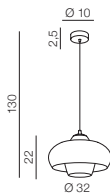

VALTEN

Valten 32

- ❶ AZ3167 (chrome)
- ❷ AZ3169 (black)

E27 1x Max 60W only LED
metal/glass