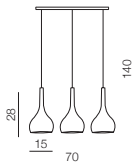

Soul 3

- ❶ **AZ1655** (chrome)
- ❷ **AZ0275** (white)
- ❸ **AZ0276** (black)

E27 3x 40W
iron/glass