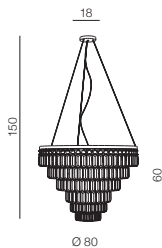

Salerno XL

1. 1 AZ2927 (chrome)
   new 2 AZ4906 (rose gold)

TOP / Pendant
12x G9 Max 40W
metal/crystal

21
IN
ONE LAMP
PANDANT/TOP