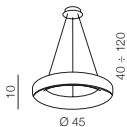

CCT = 2700+6000K Dimmable Remote Control

Sovana Top 45 CCT LED

- 1 AZ3433 (white)
- 2 AZ3435 (grey)
- 3 AZ3434 (black)

LED 40W 2700-6500K 2200lm dimmable aluminium/acryl

Sovana Pendant 45 CCT LED

- 1 AZ3436 (white)
- 2 AZ3438 (grey)
- 3 AZ3437 (black)

LED 40W 2700-6500K 2200lm dimmable aluminium/acryl