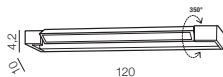

Dali 120 LED

- ❶ **AZ2796** 3000K (white)
- ❷ **AZ2898** 3000K (black)
- ❶ **AZ2797** 4000K (white)
- ❷ **AZ2899** 4000K (black)
- new ❸ **AZ5249** 3000K (gold)
- new ❸ **AZ5250** 4000K (gold)

LED 36W 3500lm
3000K/4000K IP44
aluminium