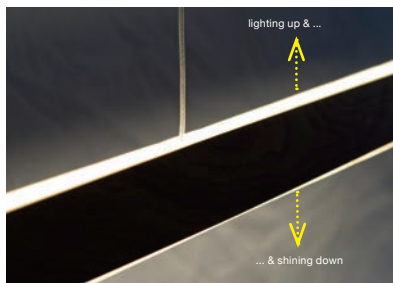

4 SANDY BLACK

5 BRUSH GOLD

Olivier 120 Dimm LED ALU

- 1 **AZ5106** (wood grain)
- 2 **AZ5107** (brush coffee)
- 3 **AZ5108** (sandy white)
- 4 **AZ5109** (sandy black)
- 5 **AZ5110** (brush gold)

LED UP 10W, LED DOWN 40W 2700lm 3000K
dimmiabile alluminio