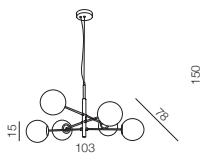

OVIEDO

1 BLACK / BLACK

2 GOLD / BLACK

Oviedo 6

- 1 AZ4420 (black/black)
- 2 AZ4421 (gold/black)

G9 6x Max 36W
metal glass