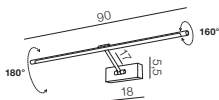

Davinci 90 LED

- ① AZ2660 (chrome)
- ② AZ2661 (sandy nickel)
- ③ AZ2662 (golden)
- ④ AZ2663 (black chrome)
- ⑤ AZ4264 (matt black)

LED 16W 1200lm 3000K RA>90
metal