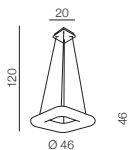

DONUT CCT

**Donut Square
Pendant CCT 46** LED

AZ2666

LED integrated
LED 80W 6800lm
CCT 2700-6000K dimm
power dimmable
acryl

**Donut Square
Pendant CCT 60** LED

AZ2667

LED integrated
LED 84W 7140lm
CCT 2700-6000K dimm
power dimmable
acryl