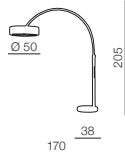

ARUBA

Aruba

AZ0169

E27 3x 60W
metal/marble/fabric
chrome/black/black