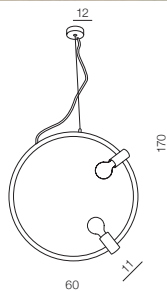

Orsola

- 1 AZ3353 (black)
- 2 AZ3354 (white)

E27 2x Max 60W only LED
metal/plastic