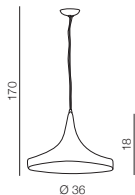

Chink

1. 1 **AZ1407** (black/gold)
   - 2 **AZ1342** (white/gold)
2. 1x E27 40W
   metal/fabric