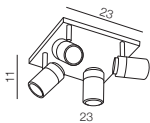

Noemie 4

AZ2557

(chrome)

GU10 Max 4x35W IP44

frosted glass