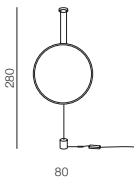

Codutti LED

❶ **AZ5264** (black)

LED 28W 2100lm 3000K
dimmable PVC