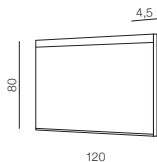

Andromeda 80x120 LED

AZ51059

(mirror)

LED 56W 5640lm 4000K12V