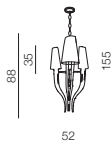

Diablo 3

- 1 AZ0028 (white)
- 2 AZ1345 (black)

6x E14 Only LED 11W
metal/fabric