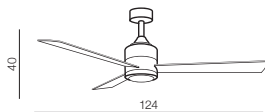

Vinca CCT LED
+ REMOTE CONTROL

- 1 AZ4452 (black/black)
- 2 AZ4453 (white/white)

LED 18W 600lm 3000K
aluminium