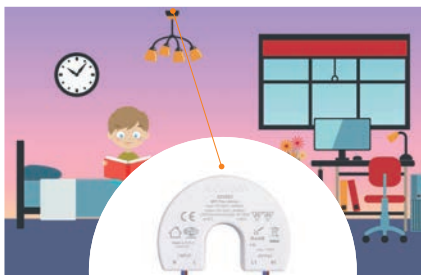

You can control WiFi Dimmer Module:
Azzardo Smart App
Remote Control 2.4 GHz

Working with:

Dimmable drivers - min. 10W

Dimmable bulbs (led/halogen) - min. 10W