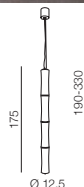

BAMBOO DIMM

**Bamboo 2
pendant**

AZ1900

LED 48W 3000K 4080lm
acryl
dimmbale

**Bamboo 3
pendant**

AZ1901

LED 72W 3000K 6120lm
acryl
dimmbale

**Bamboo 4
pendant**