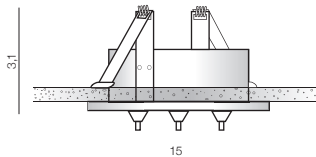

CANOPY GIPS 15CM TRIPLE **new**

1 WHITE

2 BLACK

Canopy Gips 15cm Triple

- 1 AZ5419 (white)
- 2 AZ5420 (black)

metal