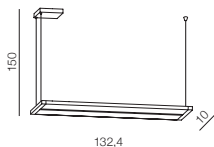

Flash 130 LED

- 1 AZ4416 3000K (black)
- new 2 AZ5427 4000K (black)

LED 54W 3510lm 4000K
metal acryl