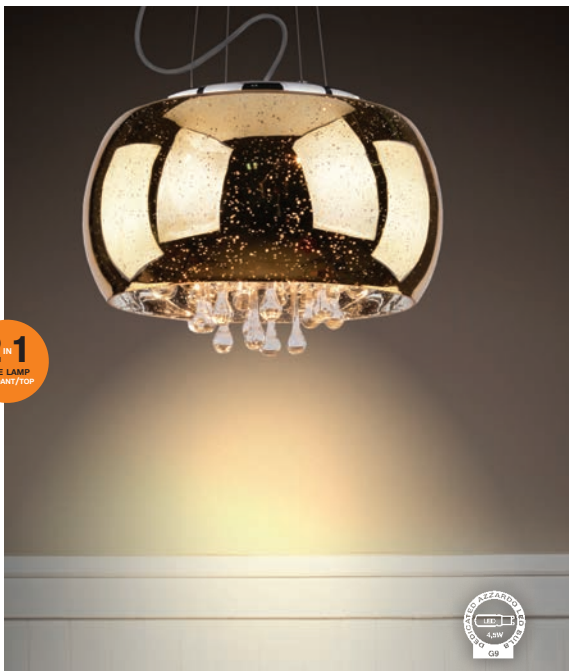

Astral

AZ1647

(gold)

TOP/PENDANT
5x G9 Only LED
glass/crystal/metal

2 IN 1
ONE LAMP
PENDANT / TOP