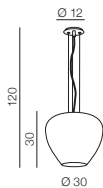

Baloro M

- 1 AZ3176 (white)
- 2 AZ3178 (smoky)
- 3 AZ3180 (gold)

E27 1x Max 60W only LED
metal/glass