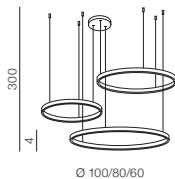

Halo 100+80+60 Pendant CCT
+ REMOTE CONTROL **LED**

- 1 AZ4974 (white)
- 2 AZ4975 (black)
- 3 AZ4976 (gold)

LED 120W 13140lm CCT
3000K-6000K dimmable
aluminium/acryl