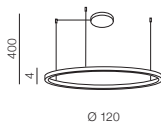

Halo Pendant 120 CCT

+ REMOTE CONTROL LED

- 1 **AZ5343** (black)
- 2 **AZ5344** (gold)

LED 60W 3600lm CCT
3000K-6000K dimmable
aluminium / acrylic