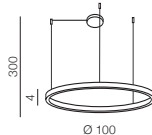

Halo 100 Pendant LED

- **1** AZ4962 (white)
- **2** AZ4963 (black)
- **3** AZ4964 (gold)

LED 60W 3692lm 3000K
aluminium/acryl