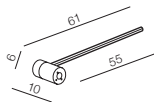

Graziano Wall 55 LED

● **AZ5448** (black)

LED 11W 825lm 3000K
Aluminium / PVC