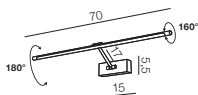

Davinci 70 LED

- ① AZ2656 (chrome)
- ② AZ2657 (sandy nickel)
- ③ AZ2658 (golden)

LED 12W 835lm 3000K RA>90
metal