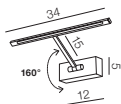

Monalisa 34 LED

- 1 AZ2640 (antique brass)
- 2 AZ2641 (chrome)
- 3 AZ2642 (satin nickel)
- 4 AZ2643 (black chrome)

LED 5.4W 200lm 3000K RA>90
metal