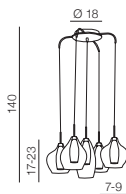

Amber milano 5

- 1 AZ0722 (chrome)
- 2 AZ3076 (clear)
- 3 AZ3172 (copper)

G9 5x 40W only LED
metal/chrome/glass