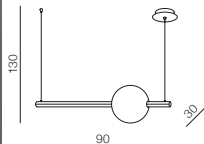

Sandra 1 dimm LED

AZ3351

(black)

LED 36W 2340lm 3000K dimmable
glass/acrylic