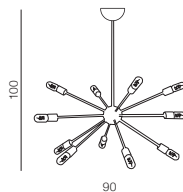

ORBIT

Orbit

- 1 AZ1657 (black)
- 2 AZ1658 (white)

18x E27 60W
metal