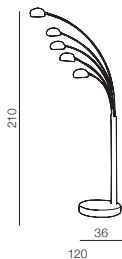

PALP

Palp

- ❶ AZ1122 (chrome)
- ❷ AZ2623 (antique bronze)
- ❸ AZ2621 (Palp Matt Black)
- ❹ AZ2622 (Palp Matt White)

E14 5x 40W
metal/marble