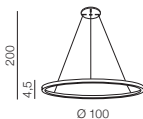

Andrea 100 Dimm LED

- 1 AZ5102 (sandy black)
- 2 AZ5103 (brush gold)

LED UP 25, LED DOWN 65W 4900lm
3000K dimmable
aluminium/metal