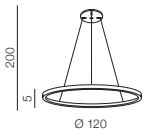

Andrea 120 Dimm LED

- 1 AZ5104 (sandy black)
- 2 AZ5105 (brush gold)

LED UP 30W, LED DOWN 70W 5500lm
3000K dimmable
aluminium/metal