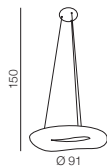

**Donut Pendant
CCT 91** LED

AZ2675

LED integrated
LED 216W 18360lm
CCT 2700-6000K dimm
power dimmable
acryl