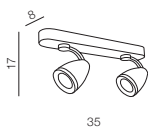

Albico 2

AZ1241

(sand white)

2x GU10 MAX 50W *

aluminium