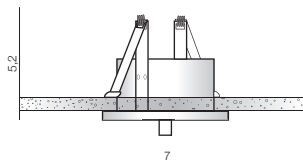

Canopy Gips 7cm

- ① AZ5451 (white)
- ② AZ5452 (black)

metal