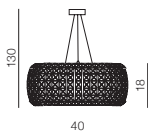

Sophia 5

AZ0522

E14 5x 40W

Crystal/Metal/Chrome