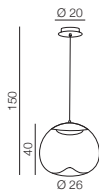

Helena B LED

AZ3342

(brass)

LED 14W 1190lm 3000K
metal/brass/glass