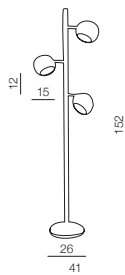

Trinton

- ① AZ4753 (black)
  - ② AZ0024 (chrome)
2. E14 3x 40W
   metal/chrome