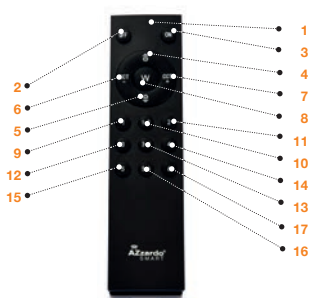

Smart Remote Control Undirected Black

Technical specifications

Signal Ranges: **30 meters**

Dimensions (mm): **150 x 39 x 17**

Frequency: **2.4 GHz**

Battery type: **2xAAA LR03 1.5V**
(not included)

Channels: **max. 6 different group**

■ SMART REMOTE CONTROL UNDIRECTED BK **AZ4061**

Smart Remote Control Undirected Black

Manual:

1. Indicator light (Red)
2. OFF
3. ON
4. DIMM +
5. DIMM -
6. CCT- (Warm White-WW)
7. CCT+ (Cool White-CW)
8. CCT Change *
9. Group 1
10. Total Group 1-2 (Control lights in both group 1&2)
11. Group 2
12. Group 3
13. Total Group 3-4 (Control lights in both group 3&4)
14. Group 4
15. Group 5
16. Total Group 5-6 (Control lights in both group 5&6)
17. Group 6

Working with:

Smart Control Driver Module Type C **AZ4062**