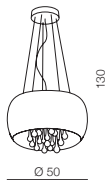

2 IN 1
ONE LAMP
PENDANT/TOP