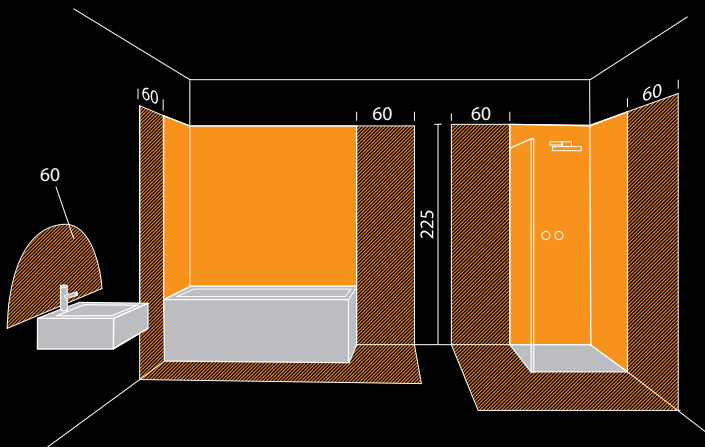

2 BLACK

3 GOLD

Canopy Top 29

- 1** AZ5429 (white)
- 2** AZ5430 (black)
- 3** AZ5431 (gold)

Canopy Top 38

- 1** AZ5432 (white)
- 2** AZ5433 (black)
- 3** AZ5434 (gold)

Canopy Top 80

- 1** AZ5435 (white)