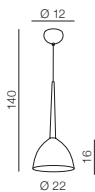

ELIZA

Eliza 1

AZ3334

(black)

E14 1xMax 60W only LED
metal/glass