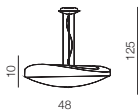

CAMPANA

Campana 48

AZ0566 (white)

E27 4x 60W

glass/metal