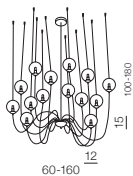

Conflux 14

AZ2908

(smoke glass/black)
14x G9 Max 33W
steel/glass