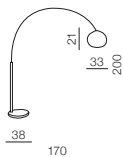

TOSCA

Tosca

AZ0022

E27 1x 60W

metal/glass/marble
satin nickel/white