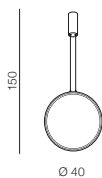

Massima 40 LED

- 1 AZ5254 (gold)
- 2 AZ5253 (black)

LED 25W 1800lm
3000K dimmable
metal/aluminium/pvc