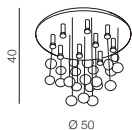

**Luvia**

- ❶ **AZ2541** (chrome)
- ❷ **AZ3072** (gold)
- ❸ **AZ2572** (clear)

GU10 6x 40W only LED
metal/chrome/glass

LUVIA 80 CLEAR

Ø 80

Luvia 80**AZ2571**

(clear)

GU10 10x Max 40W only LED
metal/chrome/glass