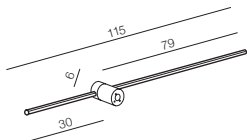

Graziano Wall 115 LED

● **AZ5449** (black)

LED 16W 1125lm 3000K
Aluminium / PVC