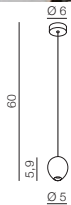

Ovum 1 Pendant

AZ3095

(black)

LED 4,5W 220lm 3000K
aluminium