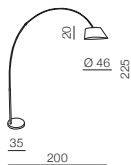

BARD

Bard

AZ1125

(black)
1x E27 60W
metal/fabric