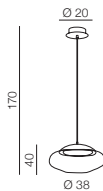

Helena C LED

AZ4668

(brass)

LED 23W 1200lm 3000K
metal/glass