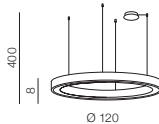

Marco Pendant 80 CCT
+ REMOTE CONTROL LED

- ① **AZ5046** (sandy white)
- ② **AZ5047** (sandy black)
- ③ **AZ5048** (brush gold)

Marco Pendant 100 CCT
+ REMOTE CONTROL LED

- ① **AZ5049** (sandy white)
- ② **AZ5050** (sandy black)
- ③ **AZ5051** (brush gold)

Marco Pendant 120 CCT
+ REMOTE CONTROL LED

- ① **AZ5052** (sandy white)
- ② **AZ5053** (sandy black)
- ③ **AZ5054** (brush gold)