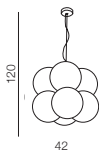

Aris 1

AZ2054

1x E27 Max 60W
acryl/metal

Aris 8 Pendant

AZ2057

8x E27 Max 60W
acryl/metal