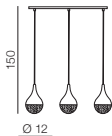

60

Cecilia 3 line

AZ2173

G9 3x MAX 40W
metal/acrylic