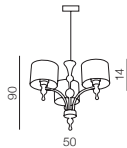

Impress 3

- 1 AZ1006 WH (white)
- 2 AZ0498 BK (black)
- 3 AZ2900 BN (brown)

E27 3x 50W
metal/chrome/acryl/fabric