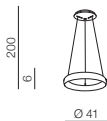

Antonio Pendant 41 CCT
+ REMOTE CONTROL LED

- ❶ **AZ5059** (brush coffee)
- ❷ **AZ5060** (sandy black)
- ❸ **AZ5061** (brush gold)

LED 32W 1650lm CCT 3000-6500K dimmable metal/acrylic

Antonio Pendant 61 CCT
+ REMOTE CONTROL LED

- ❶ **AZ5062** (brush coffee)
- ❷ **AZ5063** (sandy black)
- ❸ **AZ5064** (brush gold)

LED 50W 2700lm CCT 3000-6500K dimmable metal/acrylic

Antonio Pendant 81 CCT
+ REMOTE CONTROL LED

- ❶ **AZ5065** (brush coffee)
- ❷ **AZ5066** (sandy black)
- ❸ **AZ5067** (brush gold)

LED 80W 4200lm CCT 3000-6500K dimmable metal/acrylic