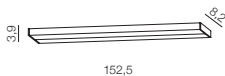

Topaz LED

- ① AZ3359 (black)
- ② AZ3360 (white)

LED 35W 2975lm 4000K IP44
aluminium/acrylic/metal