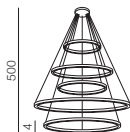

500

4

Ø 150/120/100/80/60

Halo 150+120+100+80+60 Pendant CCT

+ REMOTE CONTROL LED

- 1 AZ5351 (black)
- 2 AZ5352 (gold)

LED 180W 10800lm CCT
3000K-6000K dimmable
aluminium / acrylic