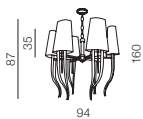

Diablo 6 big

- 1 AZ1389 (white)
- 2 AZ1390 (black)

12x E14 Only LED 11W
metal/fabric