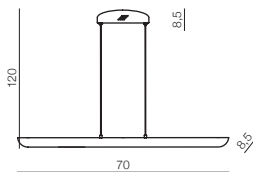

Ray LED

- **1** AZ1695 (chrome)
- **2** AZ1696 (satin nickel)

LED 28W 1740lm 3000K
aluminium IP20