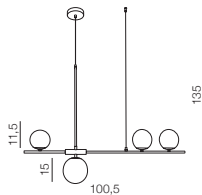

Santander

- **AZ4418** (black)
- **AZ4419** (gold)

G9 4x Max 24W
metal/glass