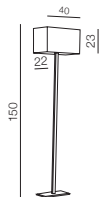

**Martens Floor
lamp body + shade**

E27 1x Max 60W
metal/ fabric