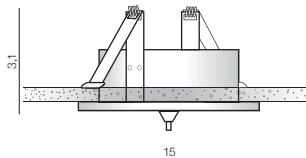

Canopy Gips 15cm Single

- **1** AZ5417 (white)
- **2** AZ5418 (black)

metal