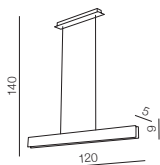

(black)

LED 5W 425lm 3000K
metal/rubber wood

Izolda 6 LED

AZ3340

(black)

LED 30W 2550lm 3000K
metal/rubber wood

LARIA

Laria LED