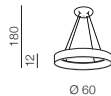

Solvent R Pendant CCT SMART 60
+ REMOTE CONTROL LED

- 1 AZ3971 (grey)
- 2 AZ3970 (white)
- 3 AZ3969 (black)

LED 42W 3300lm CCT
steel/acryl