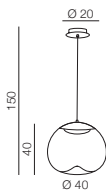

Helena A LED

AZ3341

(brass)

LED 21W 1785lm 3000K
metal/brass/glass