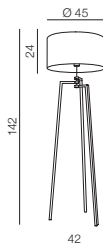

Tristan

LAMP BODY + SHADES

(black)

E27 1xMax 60W only LED
metal