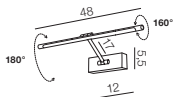

Davinci 48 LED

- 1 AZ2648 (chrome)
- 2 AZ2649 (sandy nickel)
- 3 AZ2650 (golden)
- 4 AZ2651 (black chrome)
- 5 AZ4262 (matt black)

LED 8W 500lm 3000K RA>90
metal acryl