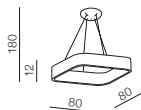

Solvent S Pendant CCT SMART 80
+ REMOTE CONTROL **LED**

- 1 **AZ3986** (grey)
- 2 **AZ3985** (white)
- 3 **AZ3984** (black)

LED 92W 4700lm CCT
steel/acryl