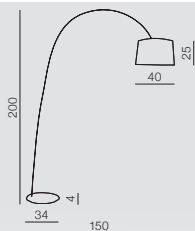

Ariana

- 1 AZ0002 (black)
- 2 AZ3071 (white)

E27 1x 60W only LED
metal/fabric