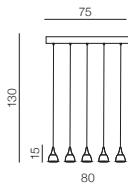

Dalmatia 5 LED

- **1** AZ2910 (black)
- **2** AZ2848 (white)

LED 25W 1500lm 3000K
aluminium/acrylic