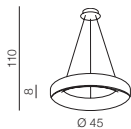

Sovana Pendant 45 CCT SMART LED

- 1 AZ3444 (grey)
- 2 AZ3442 (white)
- 3 AZ3443 (black)

LED 40W 2200lm CCT
aluminium/acryl