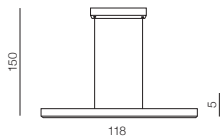

Olivier 120 Dimm LED ALU

- 1 **AZ5106** (wood grain)
- 2 **AZ5107** (brush coffee)
- 3 **AZ5108** (sandy white)
- 4 **AZ5109** (sandy black)
- 5 **AZ5110** (brush gold)

LED UP 10W, LED DOWN 40W 2700lm 3000K
dimmiabile alluminio