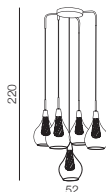

52

Elektra 5

AZ1690

(chrome)

G9 5x MAX 40W
glass/aluminium