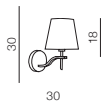

PRINCESSA

Princessa wall

AZ0723
E14 1x 40W
metal/chrome/fabric