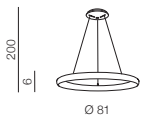

Antonio Pendant 61 CCT
+ REMOTE CONTROL LED

- ❶ **AZ5062** (brush coffee)
- ❷ **AZ5063** (sandy black)
- ❸ **AZ5064** (brush gold)

LED 50W 2700lm CCT 3000-6500K dimmable metal/acrylic

Antonio Pendant 81 CCT
+ REMOTE CONTROL LED

- ❶ **AZ5065** (brush coffee)
- ❷ **AZ5066** (sandy black)
- ❸ **AZ5067** (brush gold)

LED 80W 4200lm CCT 3000-6500K dimmable metal/acrylic