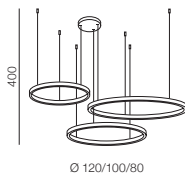

Conopy options!

**Halo 120+100+80
Pendant CCT**

+ REMOTE CONTROL LED

- ❶ **AZ5349** (black)
- ❷ **AZ5350** (gold)

LED 180W 10800lm CCT
3000K-6000K dimmable
aluminium / acrylic

❶ BLACK

❷ GOLD