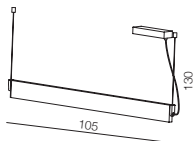

(white)

LED 23W, 1215 lm
aluminium
**Norman XL
Pendant** LED

AZ1686

(wood)

LED 29W, 1740 lm
aluminium

1 WOOD GRAIN

2 BRUSH COFFEE

3 SANDY WHITE