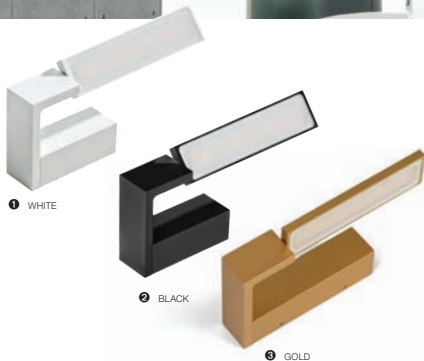

Dalen LED

- 1 AZ2960 3000K (white)
- 2 AZ2959 3000K (black)
- 1 AZ2962 4000K (white)
- 2 AZ2961 4000K (black)
- **new** 3 AZ5251 3000K (gold)
- **new** 3 AZ5252 4000K (gold)

LED integrated
LED 12W 840lm
3000K/4000k IP44
aluminium