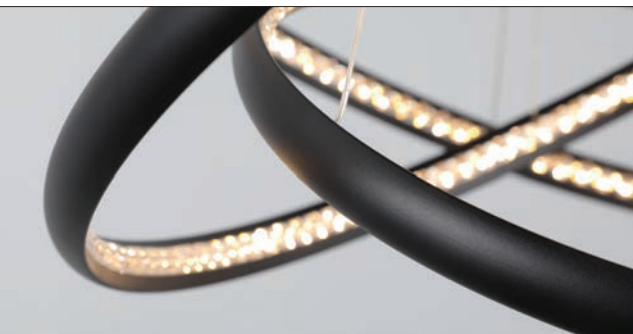

BRIGHTON

Brighton 3 LED

- 1 AZ1609 (chrome)
- 2 AZ4428 (black)
- 3 AZ4429 (gold)

LED 55W 3300lm
3000K
metal crystals