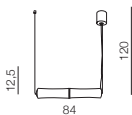

**Bamboo 2
pendant**

AZ1900

LED 48W 3000K 4080lm
acryl
dimmable