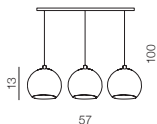

Gulia 3

- 1 AZ0637 (chrome)
- 2 AZ0638 (white)

3x GU10 MAX 50W
metal/chrome/
ballistic glass