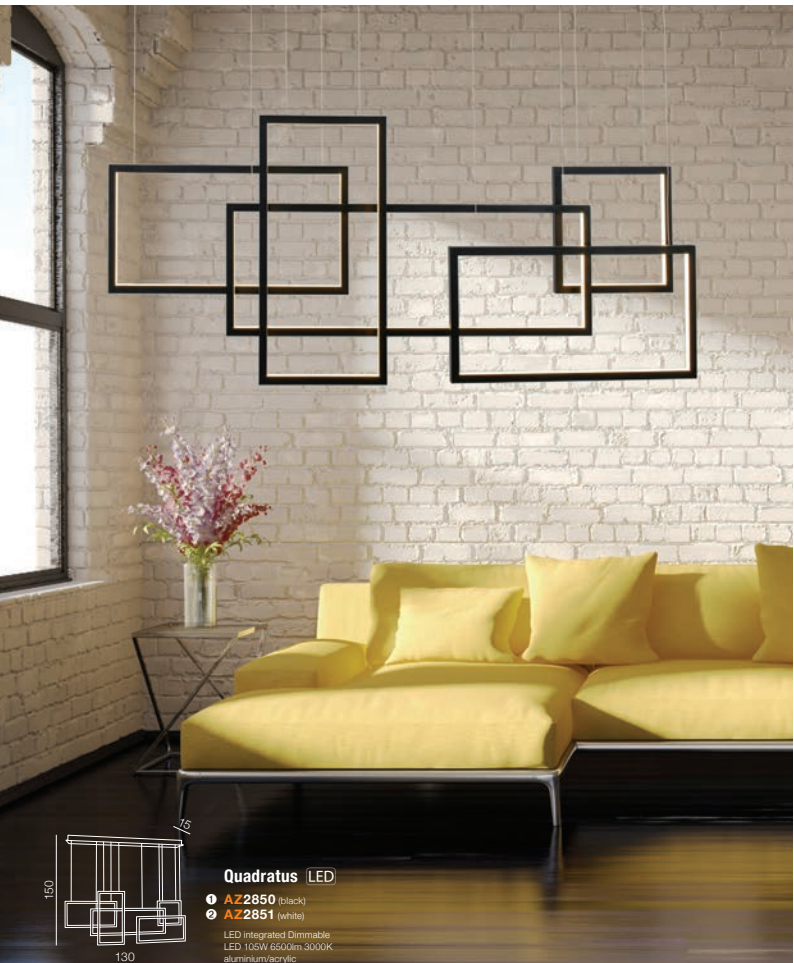

QUADRATUS DIMM

Quadratus LED

- ❶ **AZ2850** (black)
- ❷ **AZ2851** (white)

LED Integrated Dimmable
LED 105W 6500lm 3000K
aluminium/acrylic