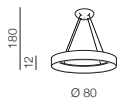

Solvent R Pendant CCT SMART 80
+ REMOTE CONTROL LED

- ❶ **AZ3974** (grey)
- ❷ **AZ3973** (white)
- ❸ **AZ3972** (black)

LED 92W 4700lm CCT
steel/acryl