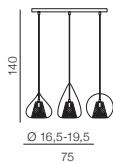

Gordon Mix Line

AZ2168

G9 3x MAX 33W
metal/glass