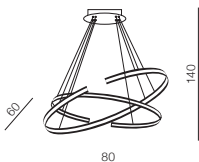

ALESSIA DIMM

Alessia dimm LED

AZ3355

(black)

LED 60W 5100lm 3000K dimmable
metal/plastic