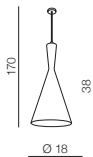

Mix

- ❶ AZ1339 WH/GO (white/gold)
- ❷ AZ1338 BK/GO (black/gold)

3x E27 MAX 60W
aluminium

❶ WHITE/GOLD

❷ BLACK/GOLD

1 WHITE/GOLD

2 BLACK/GOLD

Vita