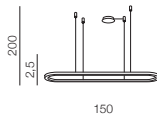

Elena 120 Pendant Dimm LED

- 1 **AZ5056** (brush gold)
- 2 **AZ5055** (sandy black)

LED 50W 2700lm 3000K dimmable
aluminium/acrylic

Elena 150 Pendant Dimm LED

- 1 **AZ5058** (brush gold)
- 2 **AZ5057** (sandy black)

LED 60W 3200lm 3000K dimmable
aluminium/acrylic

1 BRUSH GOLD

2 SANDY BLACK