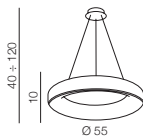

Sovana Pendant 55 CCT LED

- 1 AZ2727 (white)
- 2 AZ2729 (grey)
- 3 AZ2728 (black)

LED integrated LED 50W 2750lm
3000/6500k dimmpower dimmable
acry/aluminium