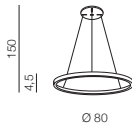

Andrea 80 Dimm LED

- 1 AZ5100 (sandy black)
- 2 AZ5101 (brush gold)

LED UP 20W, LED DOWN 50W 3800lm
3000K dimmable
aluminium/metal