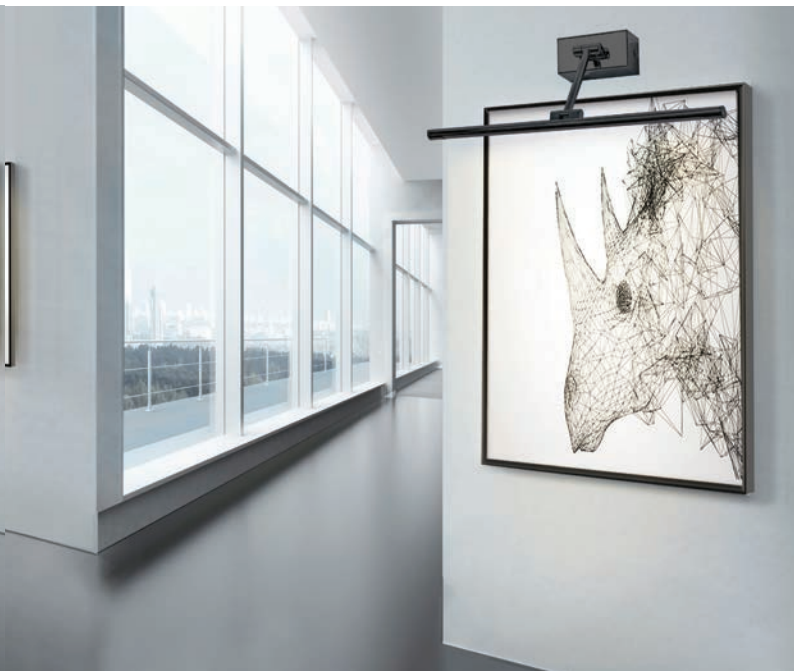

Davinci 70 LED

- ① AZ2656 (chrome)
- ② AZ2657 (sandy nickel)
- ③ AZ2658 (golden)

LED 12W 835lm 3000K RA>90
metal