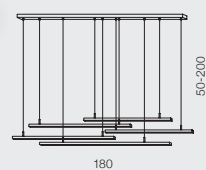

① BLACK

② WHITE

Merlo dimm LED

① AZ3184 (black)

② AZ3185 (white)