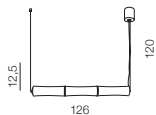

**Bamboo 3
pendant**

AZ1901

LED 72W 3000K 6120lm
acryl
dimmable