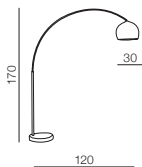

Gio eco

AZ2408

E27 1x MAX 60W
acrylic/metal