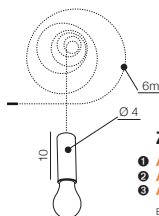

Ziko E27 3 meters

Ziko E27 6 meters

- ❶ AZ3116 (black)
- ❷ AZ3113 (white)
- ❸ AZ3456 (antique)

E27 Only Led Max 35W
aluminium