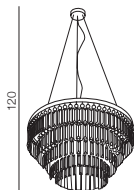

58

2
IN

ONE LAMP
PENDANT/TOP

Salerno

AZ2107

TOP/ PENDANT

E14 5x Max: 40W

metal/crystal