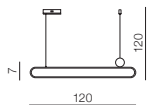

NICODEMO CCT + REMOTE CONTROL **new**

**Nicodemo Pendant
CCT DIMM**

+ REMOTE CONTROL LED

● **AZ5450** (black)

LED 39W 3250lm CCT
3000K-6000K dimmable
Metal / Aluminium