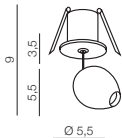

OVUM

Ovum 1 Spot

AZ3093

(black)

LED 4,5W 220lm 3000K
aluminium