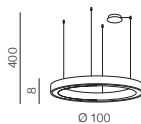

Marco Pendant 80 CCT
+ REMOTE CONTROL LED

- ① **AZ5046** (sandy white)
- ② **AZ5047** (sandy black)
- ③ **AZ5048** (brush gold)

Marco Pendant 100 CCT
+ REMOTE CONTROL LED

- ① **AZ5049** (sandy white)
- ② **AZ5050** (sandy black)
- ③ **AZ5051** (brush gold)

Marco Pendant 120 CCT
+ REMOTE CONTROL LED

- ① **AZ5052** (sandy white)
- ② **AZ5053** (sandy black)
- ③ **AZ5054** (brush gold)