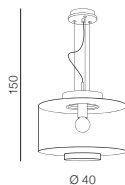

SOREL

Sorel

AZ3343

(clear)

E27 1xMax 40W only LED
metal/wood/glass/brass