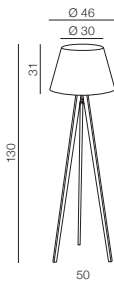

TRIPOD WOOD