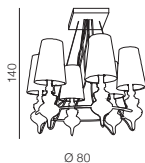

Baroco 6 pendant

AZ1379

BK (black)
E27 6x 50W
metal/fabric