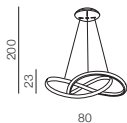

**Infinity 80 CCT
+ REMOTE CONTROL** LED

- 1 **AZ5097** (brush gold)
- 2 **AZ5096** (sandy black)

LED 80W 4300lm CCT
3000-4000K dimmable
aluminium/PC