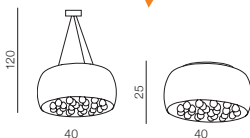

Quince 40

AZ0701

PENDANT/TOP
5x G9 Only LED
opal glass/metal/
chrome/acryl