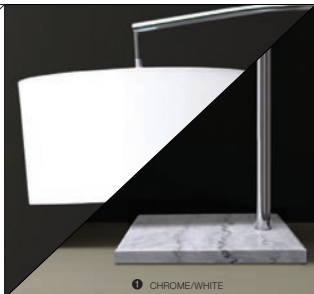

BIANCA

Bianca

- ① AZ0005 (chrome/white)
- ② AZ0006 (chrome/black)

E27 1x 60W
metal/marble/fabric