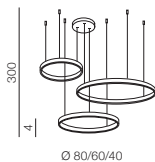

HALO PENDANT CCT + REMOTE CONTROL new

Halo 80+60+40 Pendant CCT
+ REMOTE CONTROL **LED**

- 1 AZ4971 (white)
- 2 AZ4972 (black)
- 3 AZ4973 (gold)

LED 90W 8760lm CCT
3000K-6000K dimmable
aluminium/acryl