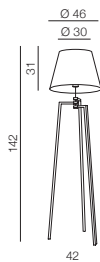

TRISTAN

Tristan

LAMP BODY + SHADES

(black)

E27 1xMax 60W only LED
metal