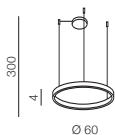

Conopy options!

Halo 60 Pendant LED

- **1** AZ4967 (white)
- **2** AZ4968 (black)
- **3** AZ4970 (gold)

LED 42W 3066lm 3000K
aluminium/acryl