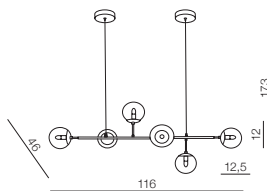

Helios 6

- 1 AZ4698 (black)
- 2 AZ4699 (gold)

G9 6x Max 30W
metal/glass