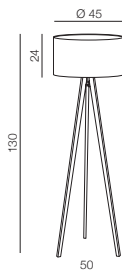

Tripod Wood

LAMP BODY + SHADE

E27 1x60W
natural oak wood fabric