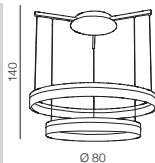

Zola 80/60 LED

AZ1295

(white)

1x LED 32W + 24W 5600LM

acryl/metal