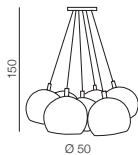

Noa multicolor

AZ1324

7x E14 MAX 40W
metal/aluminium