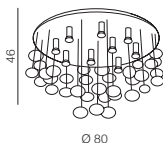

LUVIA 80 CLEAR

Ø 80

Luvia 80

AZ2571

(clear)

GU10 10x Max 40W only LED
metal/chrome/glass