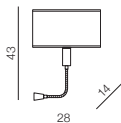

- 1 AZ1526 (white)
- 2 AZ1558 (black)

E27 1x Max 60W / LED
1x Max 1W 84 LM
bulb integrated - metal/ fabric

1 WHITE

2 BLACK

**Trapezio Wall****AZ1542**

(white/chrome)
E27 1x Max 60W
metal/ fabric

**Amadeo Square**LAMP BODY + SQUARE
SHADEE27 1x MAX 40W
metal/fabric**Amadeo Oval**LAMP BODY + OVAL
SHADEE27 1x MAX 40W
metal/fabric**Amadeo Square Led**LAMP BODY LED + SQUARE
SHADEE27 1x MAX 40W + LED 3W
metal/fabric**Amadeo Oval Led**LAMP BODY LED + OVAL
SHADEE27 1x MAX 40W + LED 3W
metal/fabric