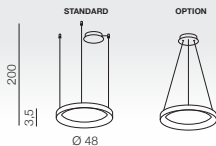

Conopy options!

Agnes Pendant 48

DIMM CCT SWITCH LED

1. 1 AZ5015 (sandy white)
2. 2 AZ5016 (sandy black)
3. 3 AZ5017 (brush gold)

LED 38W 2100lm CCT Switch 3000-6500K dimmable
aluminium/metal/acrylic