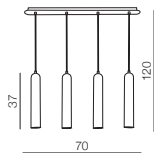

Tubo 1

1. 1 AZ1236 (black/chrome)
   2 AZ1237 (white)

1x GU10 MAX 50W *
aluminium

Tubo 4

1. 2 AZ1239 (white)
   4x GU10 MAX 50W *
   aluminium