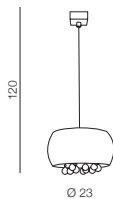

Quince 1

AZ3080

6x G9 Only LED
metal/glass/chrome/acryl