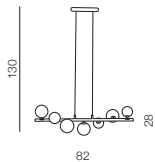

Sybilla 7 pendant

- ❶ **AZ2102** (chrome)
- ❷ **AZ4406** (black)
- ❸ **AZ4409** (gold)

G9 7x Max 42W
metal/glass