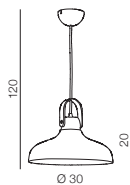

Tessio 30

AZ1289

(white)
1x E27 60W
metal/leather