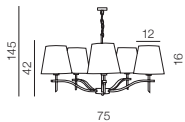

Princessa 5

AZ0724
E14 5x 40W
metal/chrome/fabric