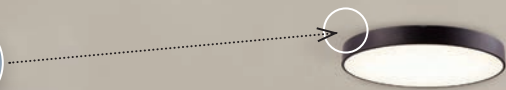

MARCELLO TOP CCT SWITCH new

CCT SWITCH

❶ SANDY WHITE

**Marcello Top 60 CCT
SWITCH LED**

- ❶ **AZ5081** (sandy white)
- ❷ **AZ5082** (sandy black)
- ❸ **AZ5083** (brush gold)

LED 60W 3600lm CCT Switch
3000-6500K dimmable
aluminium/metal/acrylic