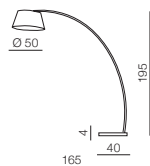

Olav

- ❶ AZ1035 (white)
- ❷ AZ1034 (black)

1x E27 60W
metal/fabric/acryl

❶ WHITE

❷ BLACK