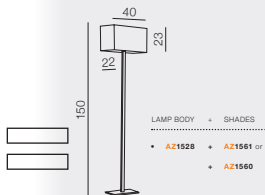

Lamp bodies

+

Shades

=

Bodies + Shades

+

=

Martens Floor Shade

AZ1561..... (black)

+

=

Martens Floor Shade

AZ1560..... (white)