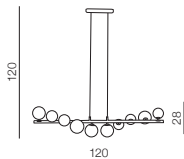

Sybilla 10 pendant

- ❶ AZ2100 (chrome)
- ❷ AZ4404 (black)
- ❸ AZ4407 (gold)

G9 10x Max 60W
metal/glass