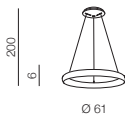

Antonio Pendant 41 CCT
+ REMOTE CONTROL LED

- ❶ **AZ5059** (brush coffee)
- ❷ **AZ5060** (sandy black)
- ❸ **AZ5061** (brush gold)

LED 32W 1650lm CCT 3000-6500K dimmable metal/acrylic