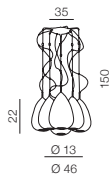

MIRAGE

Mirage 6

AZ0157

E14 6x 40W
metal/glass
chrome/white