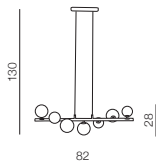

Sybilla 7 pendant

AZ2102

G9 7x Max 42W
metal/opal glass