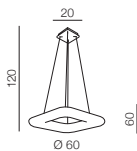

CCT = 2700+6000K Dimmable Remote Control

DONUT CCT

**Donut Square
Pendant CCT 46** LED
AZ2666

LED integrated
LED 80W 6800lm
CCT 2700-6000K dimm
power dimmable
acryl

**Donut Square
Pendant CCT 60** LED
AZ2667