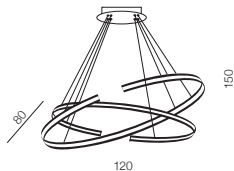

Alessia XL dimm LED

AZ3356

(black)

LED 100W 8500lm 3000K dimmable
metal/plastic