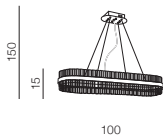

Francesca 100 LED

AZ5263 (clear)

LED 64W 4800lm 3000K
metal/glass