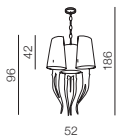

Diablo 3 big

- 1 AZ1232 (white)
- 2 AZ1344 (black)

6x E14 Only LED 11W
metal/fabric