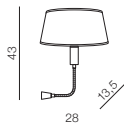

- 1 AZ1526 (white)
- 2 AZ1558 (black)

E27 1x Max 60W / LED
1x Max 1W 84 LM
bulb integrated - metal/ fabric

1 WHITE

2 BLACK

**Trapezio Wall****AZ1542**

(white/chrome)
E27 1x Max 60W
metal/ fabric

**Amadeo Square**LAMP BODY + SQUARE
SHADEE27 1x MAX 40W
metal/fabric**Amadeo Oval**LAMP BODY + OVAL
SHADEE27 1x MAX 40W
metal/fabric**Amadeo Square Led**LAMP BODY LED + SQUARE
SHADEE27 1x MAX 40W + LED 3W
metal/fabric**Amadeo Oval Led**LAMP BODY LED + OVAL
SHADEE27 1x MAX 40W + LED 3W
metal/fabric