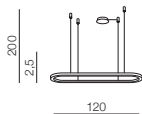

Elena 120 Pendant Dimm LED

- 1 **AZ5056** (brush gold)
- 2 **AZ5055** (sandy black)

LED 50W 2700lm 3000K dimmable
aluminium/acrylic