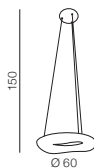

**Donut Pendant
CCT 60** LED

AZ2673

LED integrated
LED 64W 5440lm
CCT 2700-6000K dimm
power dimmable
acryl