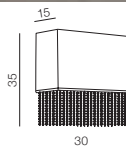

Glamour wall

- ❶ AZ1587 (black)
- ❷ AZ1590 (white)

2x E14 MAX 40W
metal/ crystal/ fabric