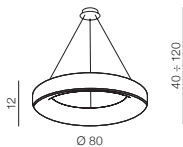

Sovana Pendant 80 CCT LED

- ① AZ3448 (white)
- ② AZ3450 (grey)
- ③ AZ3449 (black)

LED 80W 2700-6500K 4000lm dimmable aluminium/acryl

① WHITE

② GREY

③ BLACK