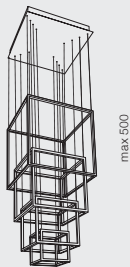

33; 44; 55; 65

Opera XL
dimm LED

- ① AZ3139 (black)
- ② AZ3140 (gold)

LED 329W 19740lm 3000K
aluminium/acrylic