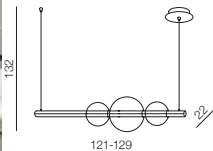

Sandra 3 dimm LED

1 AZ3352 (black)

2 AZ4426 (white)

3 AZ4427 (gold)

LED 48W 3120lm DIMM 3000K
metal/glass