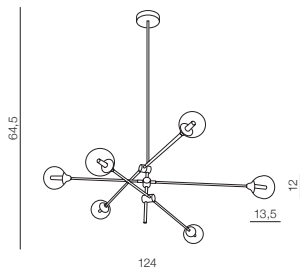

SOLEN 6

Solen 6

AZ4700
(black/gold)
G9 6x Max 36W
metal/glass