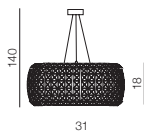

Sophia 3

AZ0520

E14 3x 40W

Crystal/Metal/Chrome

Sophia wall

AZ2520

G9 2x 40W

Crystal/Metal/Chrome