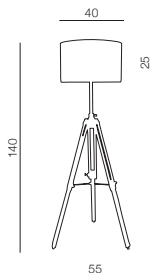

Cinema

AZ0009

E27 1x 60W
metal/chrome
wood/fabric/black