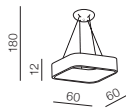

Solvent S Pendant CCT SMART 60
+ REMOTE CONTROL LED

- 1 AZ3983 (grey)
- 2 AZ3982 (white)
- 3 AZ3981 (black)

LED 42W 3300lm CCT
steel/acryl