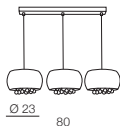

Quince 1

AZ3080

6x G9 Only LED
metal/glass/chrome/acryl

Quince 3 line

AZ2455

3x G9 Only LED
metal/crystal/glass

Quince wall

AZ0912

1x G9 Only LED
opal glass/metal/
chrome/acryl