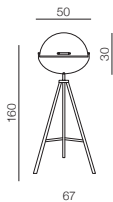

Toma floor

- 1 AZ2378 (white)
- 2 AZ2379 (black)

E27 1x MAX 60W
metal