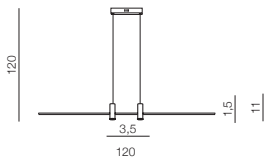

**Gerardo Pendant CCT DIMM
+ REMOTE CONTROL LED**

① **AZ5447** (black)