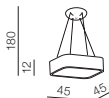

Solvent S Pendant CCT SMART 45
+ REMOTE CONTROL LED

- 1 AZ3980 (grey)
- 2 AZ3979 (white)
- 3 AZ3978 (black)

LED 32W 2700lm CCT
steel/acryl