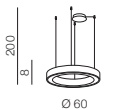

STANDARD

OPTION

Marco Pendant 60 CCT
+ REMOTE CONTROL **LED**

- **1** AZ5043 (sandy white)
- **2** AZ5044 (sandy black)
- **3** AZ5045 (brush gold)

LED 50W 2750lm CCT
3000-6500K dimmable
aluminium/acrylic