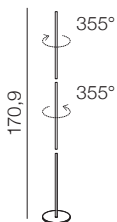

Ø 28

Teta

AZ3205

(black)

LED 33W 2805lm 3000K
metal/acrylic