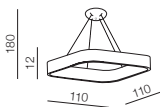

Solvent S Pendant CCT SMART 110
+ REMOTE CONTROL **LED**

- 1 **AZ3989** (grey)
- 2 **AZ3988** (white)
- 3 **AZ3987** (black)

LED 120W 7700lm CCT
steel/acryl