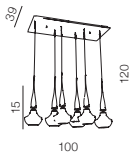

(black)

E14 3xMax 60W only LED
metal/glass

1 WHITE

2 BLACK

**Tasos 6**

- 1 AZ1883 (white)
- 2 AZ0262 (black)

E14 6x 25W
metal/chrome
glass/black/white

**Tasos 4**