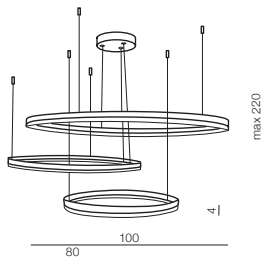

HALO PENDANT DIMM

Canopy options!

STANDARD

OPTIONS

Halo Pendant
100+80+60 LED

- 1 AZ4707 (black)
- 2 AZ4708 (gold)

LED 130W 11100lm 3000K dimmable
aluminium/acrylic