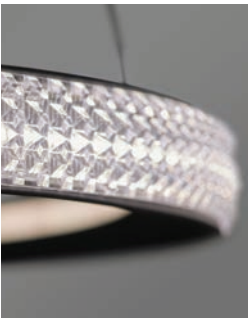

Diego 60+40 LED

AZ5111 (sandy black)

LED 70W (50W+20W) 3700lm
3000K dimmable
aluminium