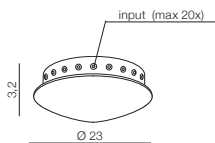

for more details
look on
Facebook

Ziko Base 20

AZ3410 (black)

Max 20x input for Ziko meters
aluminium