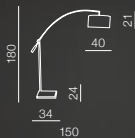

BIANCA

Bianca

- ① AZ0005 (chrome/white)
- ② AZ0006 (chrome/black)

E27 1x 60W
metal/marble/fabric