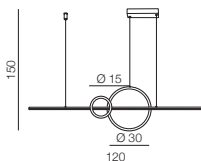

Sara 3-step DIMM LED

- 1 AZ5260 (pearl gold)
- 2 AZ5259 (black)

LED 35W 2600lm
3000K dimmable
PVC

3-Step diming system