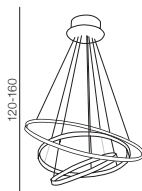

Wheel 3 dimm LED

- **1** AZ2918 (gold)
- **2** AZ2920 (black)
- **3** AZ2989 (chrome)

LED 80W 4800lm dimm
chrome/metal

Ø 45, Ø 60, Ø 75