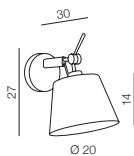

Zyta Wall XS

- 1 AZ1533 (white)
- 2 AZ1565 (black)
- 3 AZ2491 (grey)

1x E27 MAX 60W
fabric/ metal