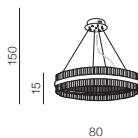

Francesca 80 LED

1 AZ5262 (clear)

LED 50W 3750lm 3000K
metal/glass