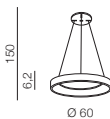

Santana Pendant 60 CCT
+ REMOTE CONTROL LED

- **1** AZ5007 (brush coffee)
- **2** AZ5008 (sandy black)
- **3** AZ5009 (brush gold)
- **4** AZ5010 (wood)

LED 50W 2800lm CCT 3000-6500K dimmable
aluminium/acrylic