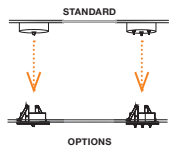

Conopy options!

**Halo 120+100+80
Pendant CCT**

+ REMOTE CONTROL LED

- ❶ **AZ5349** (black)
- ❷ **AZ5350** (gold)

LED 180W 10800lm CCT
3000K-6000K dimmable
aluminium / acrylic

❶ BLACK

❷ GOLD