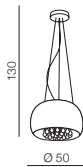

BURN

AZ3082

1x G9 Only LED
metal/chrome/glass/acryl

AZ2454

3x G9 Only LED
metal/glass

AZ0700

PENDANT/TOP
6x G9 Only LED
metal/glass/crystal
chrome/chrome/clear