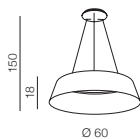

EMMA CCT + REMOTE CONTROL

new

257