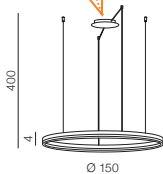

HALO PENDANT 150 CCT + REMOTE CONTROL **new**

ceiling base

Halo Pendant 150 CCT + REMOTE CONTROL **LED**

- 1 AZ5347 (black)
- 2 AZ5348 (gold)

LED 90W 5400lm CCT
3000K-6000K dimmable
aluminium / acrylic