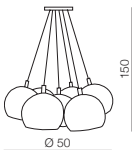

Noa 1

- 1 AZ1033 (black/gold)
- 2 AZ1045 (chrome/white)

1x E14 40W
metal/chrome/aluminum