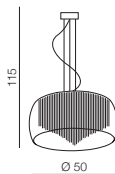

2 IN 1

ONE LAMP
PENDANT/TOP

Rego 50