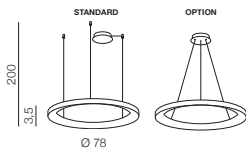

Agnes Pendant 78

DIMM CCT SWITCH LED

1. 1 AZ5021 (sandy white)
2. 2 AZ5022 (sandy black)
3. 3 AZ5023 (brush gold)

LED 60W 3300lm CCT Switch 3000-6500K dimmable
aluminium/metal/acrylic