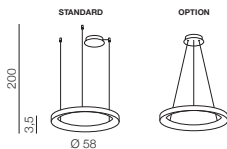

Agnes Pendant 58

DIMM CCT SWITCH LED

1. 1 AZ5018 (sandy white)
2. 2 AZ5019 (sandy black)
3. 3 AZ5020 (brush gold)

LED 48W 2640lm CCT Switch 3000-6500K dimmable
aluminium/metal/acrylic