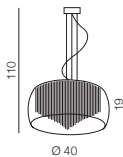

REGO

AZ1001

AZ2453

(metal/chrome)
3x G9 Only LED
metal/glass

2 IN 1

ONE LAMP
PENDANT/TOP

Rego 40

AZ0999

(metal/chrome)
PENDANT/TOP
5x G9 Only LED
aluminium/glass

2 IN 1

ONE LAMP
PENDANT/TOP

AZ1000

(metal/chrome)
PENDANT/TOP
8x G9 Only LED
aluminium/glass