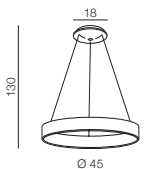

SILVAM

Ø 45

Silvam 45 top LED**AZ2697**

(natural exotic wood+wh)
LED 30W 1950lm 3000K
rubber wood/metal

Ø 65

Silvam 65 top LED**AZ2698**

(natural exotic wood+wh)
LED 50W 3250lm 3000K
rubber wood/acrylic

Ø 45