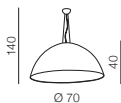

MAGMA

Magma 70

AZ1403
(black/white)
3x E27 MAX 60W
metal