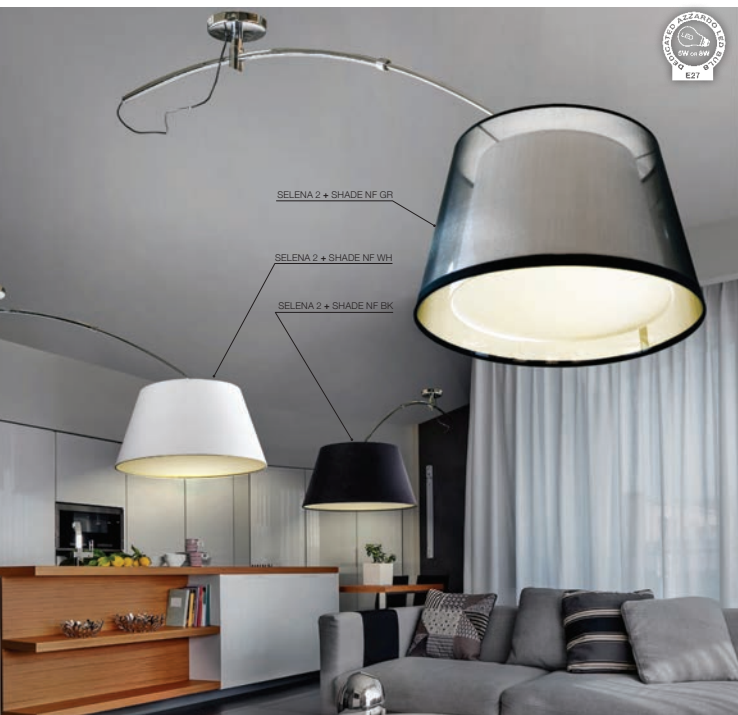

SELENA 2

SELENA 2 + SHADE NF GR

SELENA 2 + SHADE NF WH

SELENA 2 + SHADE NF BK