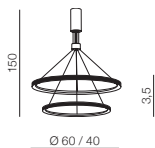

Diego 60+40 LED

AZ5111 (sandy black)

LED 70W (50W+20W) 3700lm
3000K dimmable
aluminium