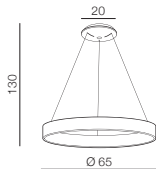

Ø 65

Silvam 65 pendant LED

AZ2699

(natural exotic wood+wh)
LED 50W 3250lm 3000K
rubber wood/acrylic