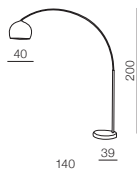

GIO

Gio

AZ0016

E27 1x Max 60W

white

metal/plastic/marble