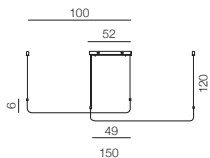

Mario Pendant 2 CCT DIMM
+ REMOTE CONTROL **LED**

1 **AZ5446** (black)

LED 39W 2535lm CCT 3000K-6000K dimmable
Aluminium / Metal / Silicon