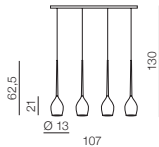

Izza 4

- ① **AZ0101** (shiny white)
- ② **AZ0100** (shiny black)
- ③ **AZ1227** (amber)
- ④ **AZ1228** (olive)
- ⑤ **AZ2938** (smoky)

E14 4x 50W
metal/glass