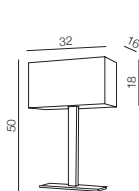

MARTENS

Martens Table

- 1 AZ1527 (white)
- 2 AZ1559 (black)

E27 1x Max 60W
metal/ fabric