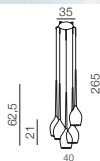

Izza 5

- ① **AZ0311** (shiny white)
- ② **AZ0312** (shiny black)
- ③ **AZ1231** (amber)
- ④ **AZ1222** (olive)
- ⑤ **AZ2939** (smoky)

E14 5x 50W
metal/glass