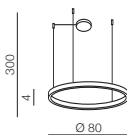

Halo 80 Pendant LED

- **1** AZ4959 (white)
- **2** AZ4960 (black)
- **3** AZ4961 (gold)

LED 55W 3490lm 3000K
aluminium/acryl