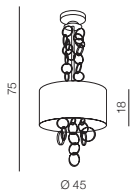

1 BLACK/GOLD

2 WHITE/GOLD

Chink

- 1 **AZ1407** (black/gold)
 - 2 **AZ1342** (white/gold)
- 1x E27 40W
metal/fabric

KATE

Ø 45

Kate**AZ2678**

(black)