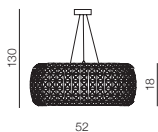

Sophia 6

AZ0697

E14 6x 40W

Crystal/Metal/Chrome