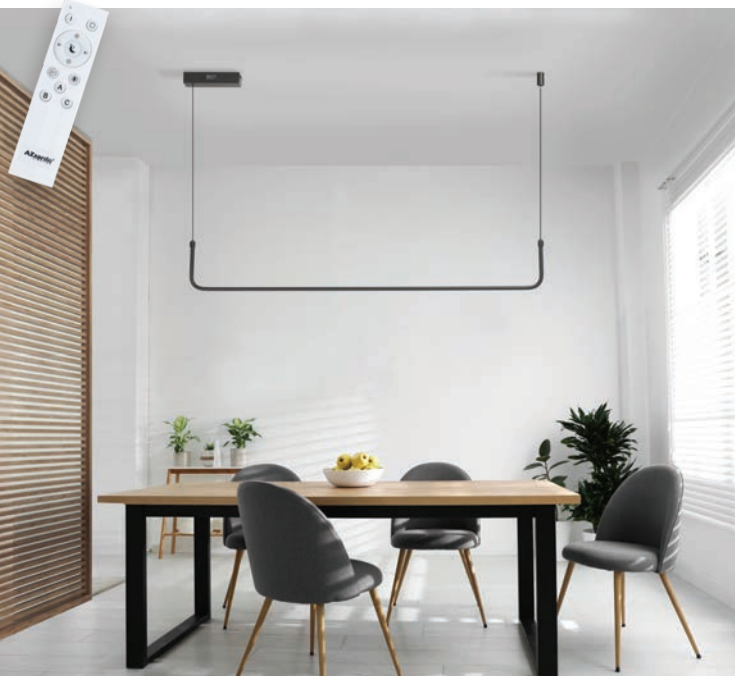

MARIO CCT + REMOTE CONTROL new

**Mario Pendant 1 CCT DIMM
+ REMOTE CONTROL** LED

❶ AZ5445 (black)

LED 24W 1885lm CCT 3000K-6000K dimmable
Aluminium / Metal / Silicon