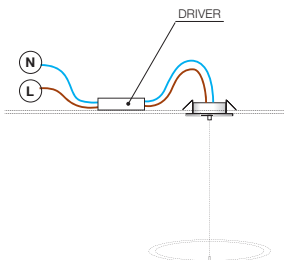

Canopy Gips 15cm Single

- **1** AZ5417 (white)
- **2** AZ5418 (black)

metal