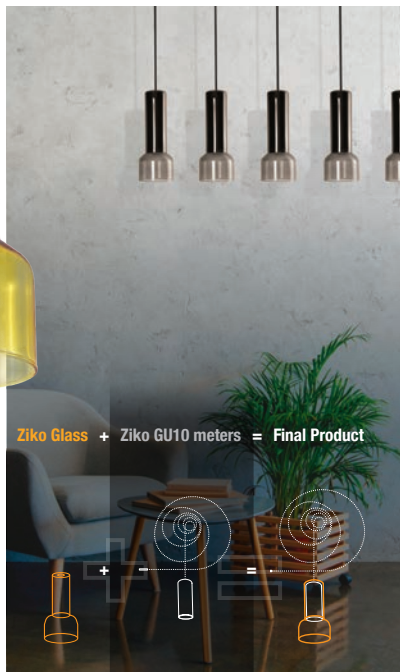

1 YELLOW

2 BLUE

3 SMOKY

4 CLEAR

Ziko Glass

- 1 AZ3413 (yellow)
 - 2 AZ3414 (blue)
 - 3 AZ3415 (smoky)
 - 4 AZ3416 (clear)
- glass

Ziko Glass + Ziko GU10 meters = Final Product

Ziko GU10 3 meters