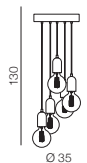

Volta 5

AZ2386
E27 5x MAX 40W
concrete