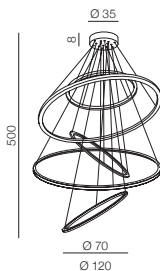

1 BLACK

2 GOLD

3 CHROME

Wheel XXL LED

- 1 AZ3137 (black)
- 2 AZ3138 (gold)
- 3 AZ3417 (chrome)

LED 190W 11400lm 3000K dimmable
metal/acrylic