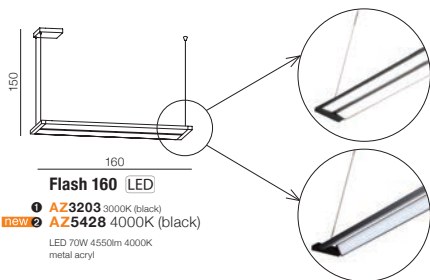

Flash 160 LED

- 1 AZ3203 3000K (black)
- new 2 AZ5428 4000K (black)

LED 70W 4550lm 4000K
metal acryl