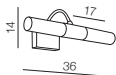

Liliane

AZ1297

(chrome/white)

2x G9 MAX 33W

opal glass/metal chrome