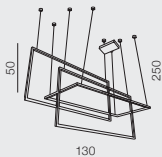

Metric LED

- 1 AZ2914 (black)
- 2 AZ2915 (white)

LED integrated Dimmable
LED 135W 6880lm 3000K
aluminium/acrylic

READY DIMM POWER