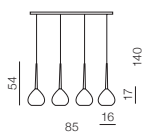

Aga 4

- ① **AZ1068** (WH/BK)
- ② **AZ1067** (BK/BK)
- ③ **AZ1069** (RD/BK)

E14 4x 40W
metal/glass