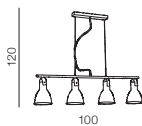

Tessio 4

AZ1282

(white)
4x E14 60W
metal/leather