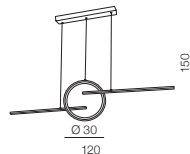

Lauren 3-step DIMM LED

- **1** AZ5258 (pearl gold)
- **2** AZ5257 (black)

LED 38W 2800lm
3000K dimmable
PVC