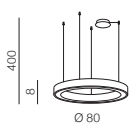

Marco Pendant 80 CCT
+ REMOTE CONTROL LED

- ① **AZ5046** (sandy white)
- ② **AZ5047** (sandy black)
- ③ **AZ5048** (brush gold)

Marco Pendant 100 CCT
+ REMOTE CONTROL LED

- ① **AZ5049** (sandy white)
- ② **AZ5050** (sandy black)
- ③ **AZ5051** (brush gold)

Marco Pendant 120 CCT
+ REMOTE CONTROL LED

- ① **AZ5052** (sandy white)
- ② **AZ5053** (sandy black)
- ③ **AZ5054** (brush gold)