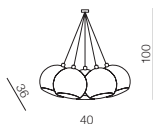

Gulia 7

- 2 AZ0635 (black)

7x GU10 MAX 50W
metal/chrome/
ballistic glass

- 1 AZ1346 (chrome)
- 3 AZ1235 (black)

1x GU10 MAX 50W
sand black/chrome/
sand white