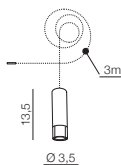

**Ziko Base 10**

- ❶ AZ2905 (black)
- ❷ AZ3409 (white)
- ❸ AZ3460 (antique)

Max 10x input for Ziko meters
aluminium

for more details
look on
Facebook

Ziko Base 20

AZ3410 (black)

Max 20x input for Ziko meters
aluminium