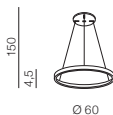

Andrea 60 Dimm LED

- 1 AZ5098 (sandy black)
- 2 AZ5099 (brush gold)

LED UP 10W, LED DOWN 40W 2900lm
3000K dimmable
aluminium/metal