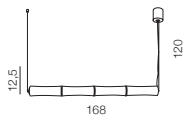

**Bamboo 4
pendant**

AZ1902

LED 96W 3000K 8160lm
acryl
dimmable