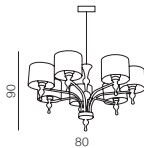

Impress 7

- 1 AZ1106 WH (white)
- 2 AZ0500 BK (black)
- 3 AZ2902 BK (brown)

E27 7x 50W
metal/chrome/acryl/fabric