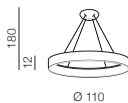

Solvent R Pendant CCT SMART 110
+ REMOTE CONTROL LED

- ❶ **AZ3977** (grey)
- ❷ **AZ3976** (white)
- ❸ **AZ3975** (black)

LED 120W 7700lm CCT
steel/acryl