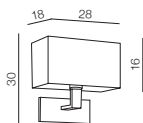

MARTENS WALL

Martens Wall

- 1 AZ1525 (white)
- 2 AZ1556 (black)

E27 1x Max 60W
metal/ fabric