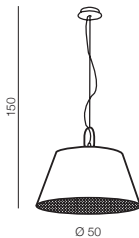

Alicante

- 1 AZ2293 (white)
- 2 AZ2292 (black)
- 3 AZ2294 (grey)

E27 1x MAX 60W
metal/fabric/acryl