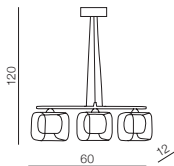

HAPPY

AZ0483

G9 1x 40W
metal/chrome/glass
clear/glass white

Happy 3

AZ0484

G9 3x 40W
metal/chrome/glass
clear/glass white