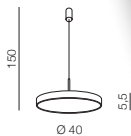

Marcello Pendant 40 CCT + REMOTE CONTROL LED

- ① **AZ5087** (sandy white)
- ② **AZ5088** (sandy black)
- ③ **AZ5089** (brush gold)

Marcello Pendant 60 CCT + REMOTE CONTROL LED

- ① **AZ5090** (sandy white)
- ② **AZ5091** (sandy black)
- ③ **AZ5092** (brush gold)

LED 60W 3600lm CCT Switch
3000-6500K dimmable
aluminium/metal/acrylic