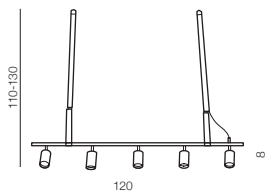

Biram

AZ2638 (black/chrome)
5x GU10 Max 33W
metal