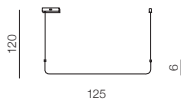

MARIO CCT + REMOTE CONTROL new

**Mario Pendant 1 CCT DIMM
+ REMOTE CONTROL** LED

❶ AZ5445 (black)

LED 24W 1885lm CCT 3000K-6000K dimmable
Aluminium / Metal / Silicon