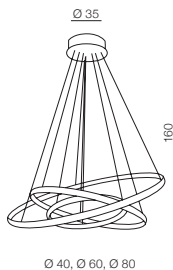

OLIMP

**Olimp****AZ2450**

LED 80W 6720lm 3000K
aluminium/crystal

diameters of Circles:

- 3 x Ø 21cm

- 2 x Ø 25cm

- 1 x Ø 36cm

Satellite LED