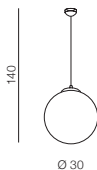

White Ball 30

AZ2516

(white)

E27 1x MAX 40W
glass/metal chrome