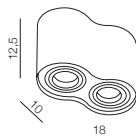

Bross 2

- 1 AZ0783 (aluminium)
- 2 AZ0782 (black/aluminium)
- 3 AZ2136 (black/black)
- 4 AZ1787 (bright grey)
- 5 AZ0941 (chrome)
- 6 AZ0859 (white)
- 7 AZ0784 (white/aluminium)
- 8 AZ1753 (white/black)
- 9 AZ2956 (black/gold)