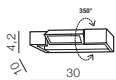

Dali 30 LED

- 1 **AZ2788** 3000K (white)
- 2 **AZ2883** 3000K (black)
- 1 **AZ2789** 4000K (white)
- 2 **AZ2885** 4000K (black)
- **new** 3 **AZ5241** 3000K (gold)
- **new** 3 **AZ5242** 4000K (gold)

LED 9W 1080lm
3000K/4000K IP44
aluminium