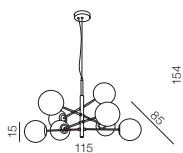

OVIEDO

1 BLACK / BLACK

2 GOLD / BLACK

Oviedo 6

- 1 AZ4420 (black/black)
- 2 AZ4421 (gold/black)

G9 6x Max 36W
metal glass

Oviedo 8

- 1 AZ4422 (black/black)
- 2 AZ4423 (gold/black)

G9 8x Max 48W
metal glass