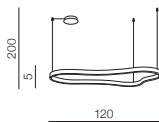

400
315

Ø 38 / 58 / 78

CCT SWITCH

AMANDA **new**
Amanda Pendant
45+65+85 (LED)

● **AZ5027** (sandy black)

LED 150W 7600lm 3000K
 aluminium/metal/acrylic

**Mirabella 120**  **AZ5093** (black)LED 60W 3150lm 3000K dimmable
aluminium