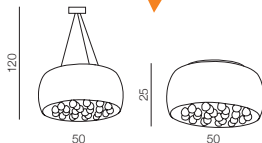

Quince 50

AZ0702

PENDANT/TOP
6x G9 Only LED
opal glass/metal/
chrome/acryl