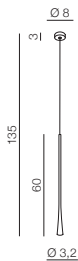

KALIA

Kalia LED

- 1 AZ3090 (white)
- 2 AZ3091 (brown)
- 3 AZ3092 (black)

LED 7W 325lm 3000K
aluminium