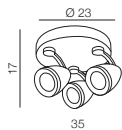

Albico 2

AZ1241

(sand white)

2x GU10 MAX 50W *

aluminium

Albico 3 round

AZ1243

(sand white)

3x GU10 MAX 50W *

aluminium