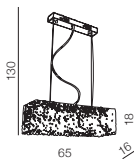

Roma wall

AZ1511

230V G9 2x 33W
metal/crystal
chrome/transparent