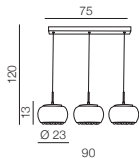

Burn 3 line

AZ2454

3x G9 Only LED
metal/glass