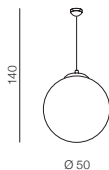

White Ball 50

AZ1329

(white)

E27 1x MAX 40W
glass/metal chrome