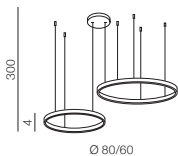

**Halo 80+60 Pendant CCT
+ REMOTE CONTROL LED**

- **1** AZ4977 (white)
- **2** AZ4978 (black)
- **3** AZ4979 (gold)

LED 60W 6060lm CCT 3000K-6000K
dimmable
aluminium/acryl