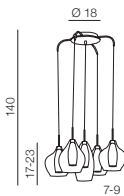

Amber milano 5

- 1 AZ0722 (chrome)
- 2 AZ3076 (clear)
- 3 AZ3172 (copper)

G9 5x 40W only LED
metal/chrome/glass