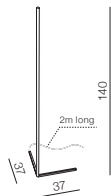

**Johnny Digital
LED RGB RGB
+ Remote Control**

- 1 AZ4754 (black)
- 2 AZ4755 (white)

LED 20W 85-269 lm RGB
aluminium/PC