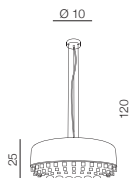

Ø 35

Tarant 35**AZ3163**

(black)

E27 3x Max 60W only LED
metal/crystal

Ø 48

Tarant 48**AZ3162**

(black)

E27 3x Max 60W only LED
metal/crystal