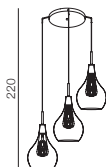

41

Elektra 3

AZ1688

(chrome)

G9 3x MAX 40W
glass/aluminium