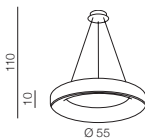

- 1 AZ3444 (grey)
- 2 AZ3442 (white)
- 3 AZ3443 (black)

LED 40W 2200lm CCT
aluminium/acryl

Sovana Pendant 55 CCT SMART LED

- 1 AZ3553 (grey)
- 2 AZ3551 (white)
- 3 AZ3552 (black)

LED 50W 2750lm CCT
aluminium/acryl