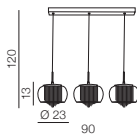

Rego 3 line

AZ2453

(metal/chrome)
3x G9 Only LED
metal/glass

2 IN 1

ONE LAMP
PENDANT/TOP