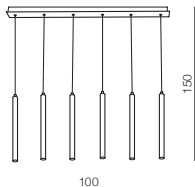

Izolda 1 LED

AZ3339

(black)

LED 5W 425lm 3000K
metal/rubber wood

Izolda 6 LED

AZ3340

(black)

LED 30W 2550lm 3000K
metal/rubber wood