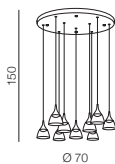

Dalmatia 9 LED

- **1** AZ3143 (black)
- **2** AZ3144 (white)

LED 45W 3880lm 3000K
aluminium/acrylic