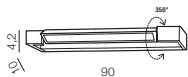

Dali 90 LED

- ❶ **AZ2794** 3000K (white)
- ❷ **AZ2896** 3000K (black)
- ❶ **AZ2795** 4000K (white)
- ❷ **AZ2897** 4000K (black)
- new ❸ **AZ5247** 3000K (gold)
- new ❸ **AZ5248** 4000K (gold)

LED 24W 2880lm
3000K/4000K IP44
aluminium