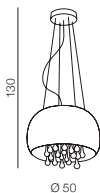

Astral

AZ1647

(gold)

TOP/PENDANT
5x G9 Only LED
glass/crystal/metal

2 IN 1
ONE LAMP
PENDANT / TOP