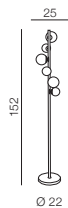

Sybilla 6 floor

- ❶ **AZ2101** (chrome)
- ❷ **AZ4405** (black)
- ❸ **AZ4408** (gold)

G9 6x Max 36W
metal/glass