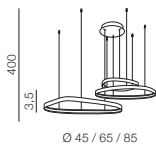

400
315

Ø 38 / 58 / 78

CCT SWITCH

AMANDA **new**
Amanda Pendant
45+65+85 (LED)

● **AZ5027** (sandy black)

LED 150W 7600lm 3000K
 aluminium/metal/acrylic

**Mirabella 120**  **AZ5093** (black)LED 60W 3150lm 3000K dimmable
aluminium