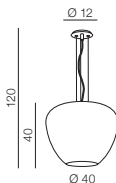

Baloro L

- 1 AZ3175 (white)
- 2 AZ3177 (smoky)
- 3 AZ3179 (gold)

E27 1x Max 60W only LED
metal/glass