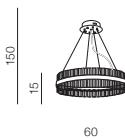

FRANCESCA new

Francesca 60 LED

1 AZ5261 (clear)

LED 37W 2770lm 3000K
metal/glass