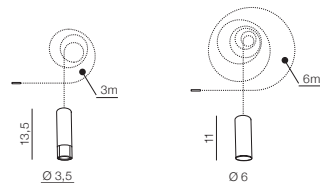

1 YELLOW

2 BLUE

3 SMOKY

4 CLEAR

Ziko Glass

- 1 AZ3413 (yellow)
 - 2 AZ3414 (blue)
 - 3 AZ3415 (smoky)
 - 4 AZ3416 (clear)
- glass

Ziko Glass + Ziko GU10 meters = Final Product

Ziko GU10 3 meters