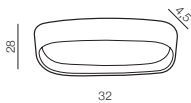

Pienza 3000K **LED**

- **1** AZ2719 (white)
- **2** AZ2721 (grey)

LED integrated Dimmable
LED 24W 1900lm 3000K
acry/aluminium