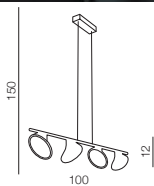

CLAMOR

Clamor LED

AZ2696

(black matt)

LED integrated

LED 40W 2800lm 3000K
metal/acryl