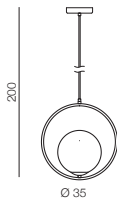

JUMBO 1 **new**

Jumbo 1

● AZ4983 (gold)

1xG9 MAX 50W
metal + glass