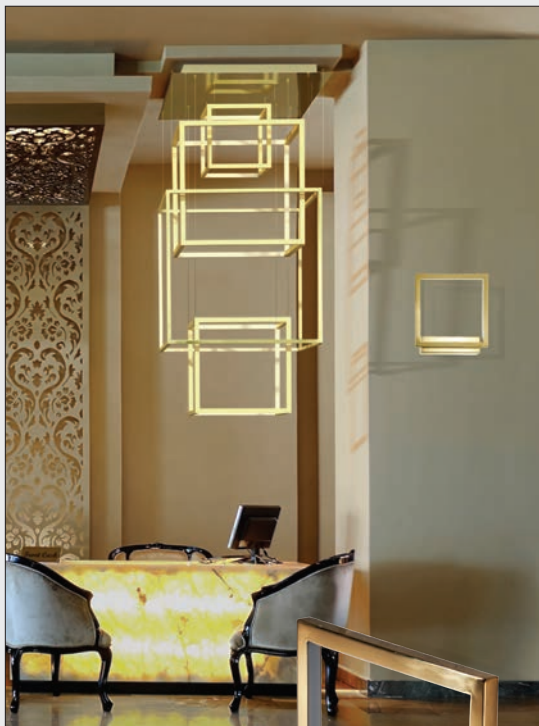

33; 44; 55; 65

Opera XL
dimm LED

- ① AZ3139 (black)
- ② AZ3140 (gold)

LED 329W 19740lm 3000K
aluminium/acrylic

25

Opera Wall LED

- ① AZ3141 (black)
- ② AZ4321 (gold)
- ③ AZ3142 (white)

LED 18W 1000lm 3000K
aluminium/acryl