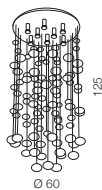

LUVIA 125 XL

Luvia 125 XL

AZ2573 (clear)
AZ2574 (chrome)

GU10 9x Max 40W
only LED
metal/chrome/glass