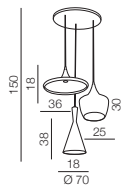

E27 1x 60W
iron/glass

**Soul 3**

- ❶ **AZ1655** (chrome)
- ❷ **AZ0275** (white)
- ❸ **AZ0276** (black)

E27 3x 40W
iron/glass

❶ CHROME

❷ WHITE

❸ BLACK

MIX