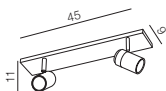

Noemie 2

- ① **AZ4137** (black)
- ② **AZ2555** (chrome)

GU10 2x Max 35W IP44
metal / frosted glass