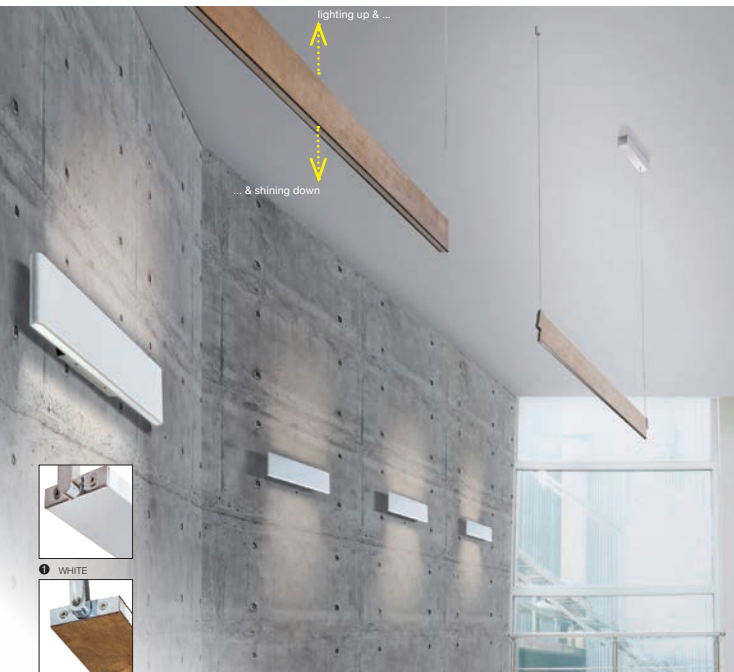

NORMAN

2 WOOD

**Norman
White Wall M** LED

AZ1683

(white)

LED 13W, 780 lm
aluminium

**Norman
White Wall L** LED

AZ1684

(white)

LED 17W, 1020 lm
aluminium

AZ1888

(white)

LED 23W, 1215 lm
aluminium